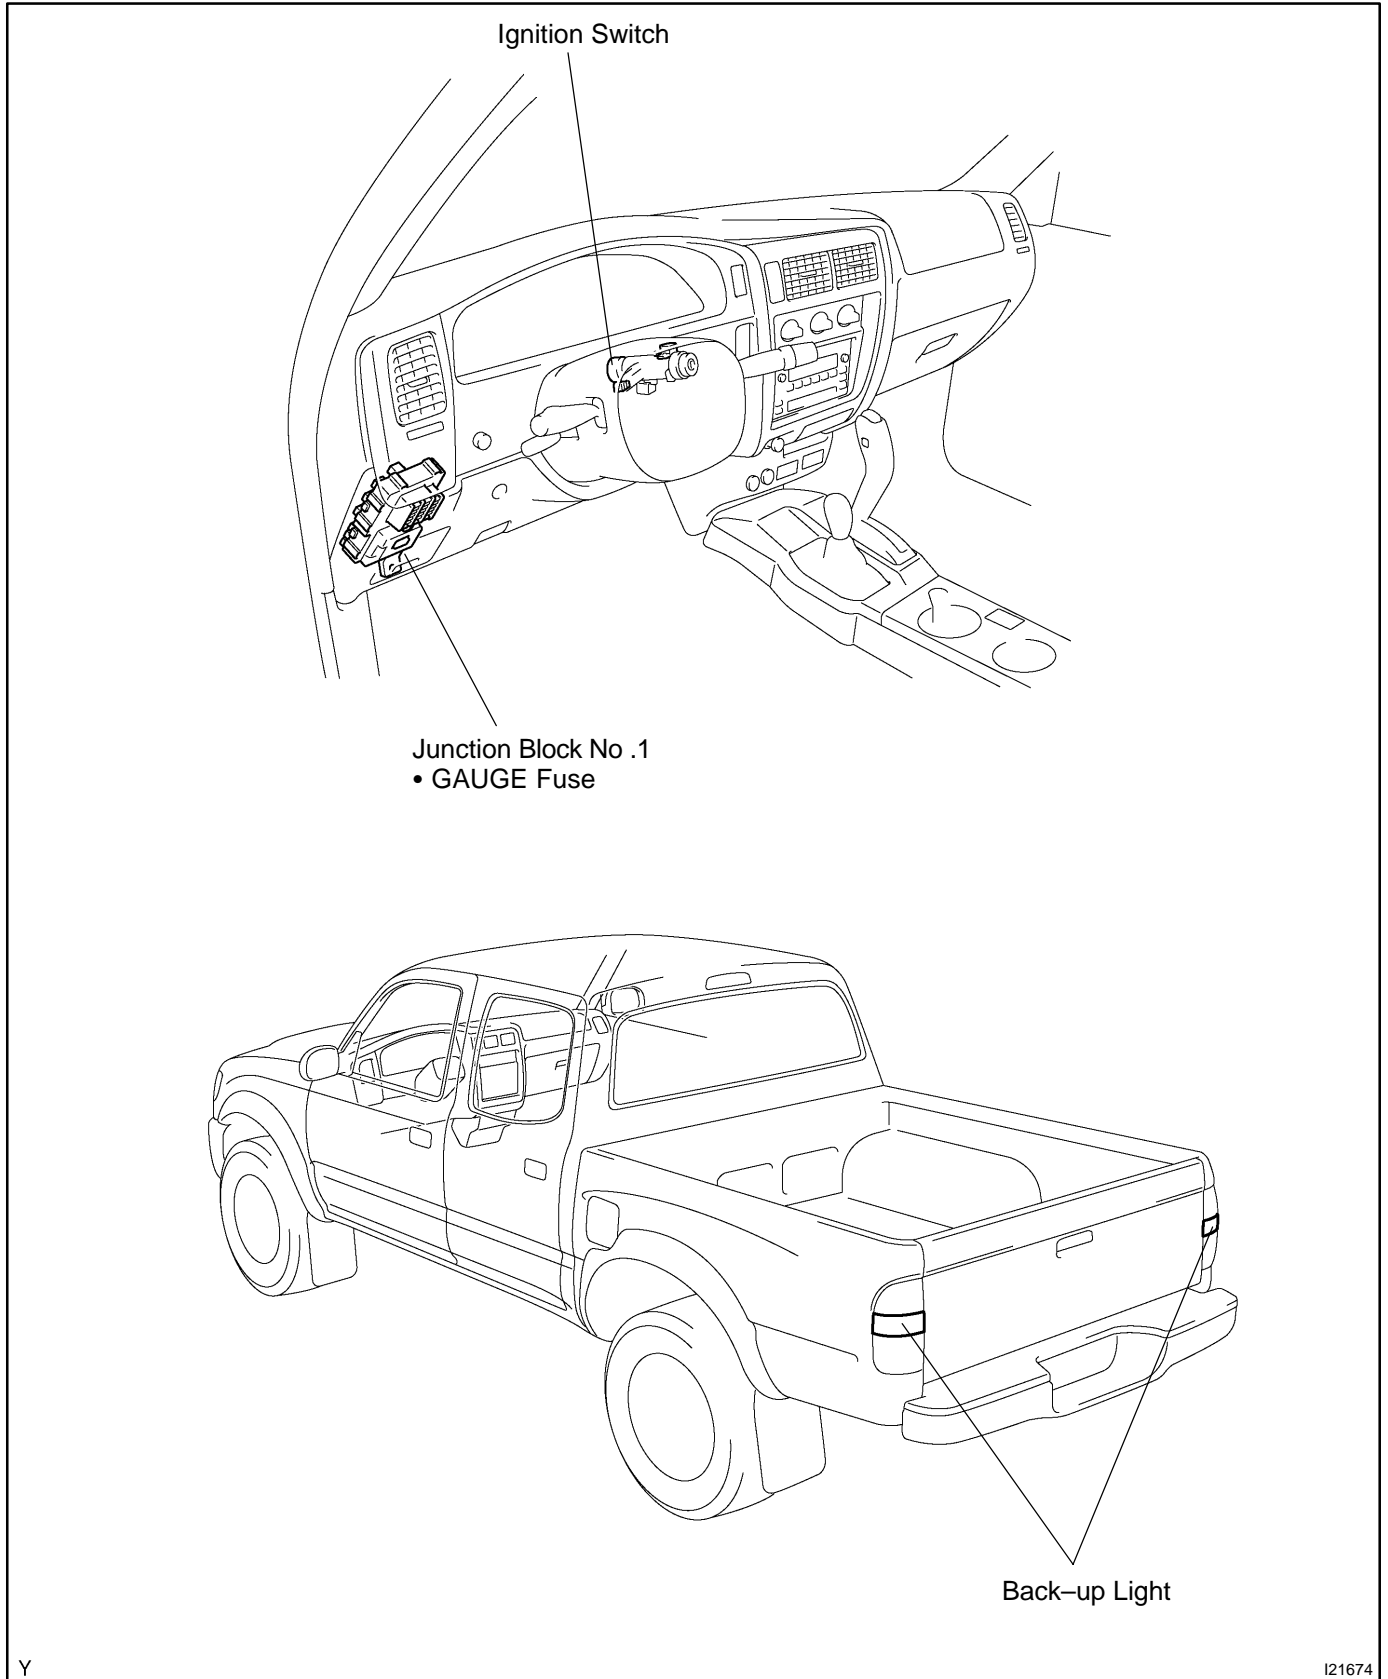

BACK-UP LIGHT SYSTEM LOCATION

BE044-03

Y

I21674

RZN Series

Back-Up Light Switch (M/T Vehicle)

VZN Series

Back-Up Light Switch (M/T Vehicle)