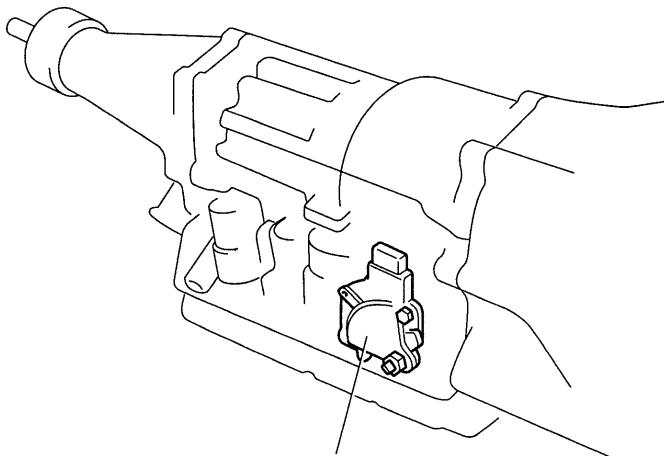

BACK-UP LIGHT SYSTEM LOCATION

BE044-03

Y

I21674

RZN Series

Back-Up Light Switch (M/T Vehicle)

VZN Series

Back-Up Light Switch (M/T Vehicle)