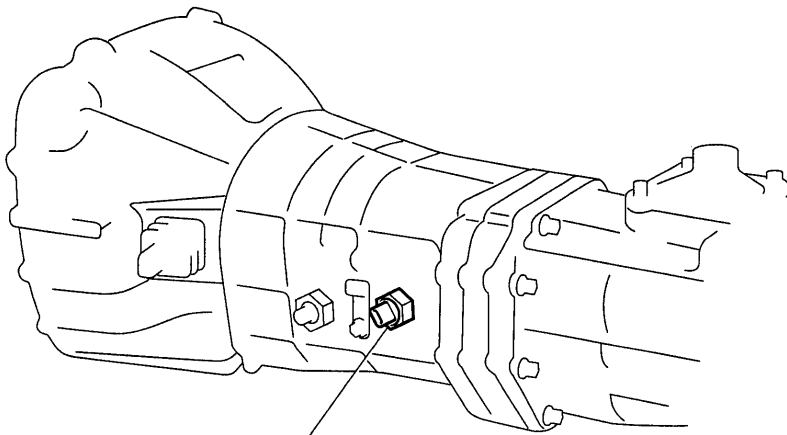

BACK-UP LIGHT SYSTEM LOCATION

BE044-03

Y

I21674

RZN Series

Back-Up Light Switch (M/T Vehicle)

VZN Series

Back-Up Light Switch (M/T Vehicle)