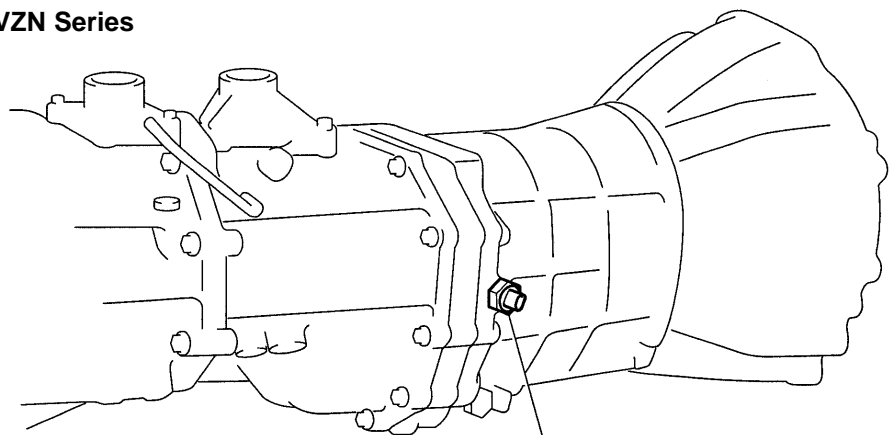

BACK-UP LIGHT SYSTEM LOCATION

BE044-03

Y

I21674

RZN Series

Back-Up Light Switch (M/T Vehicle)

VZN Series

Back-Up Light Switch (M/T Vehicle)