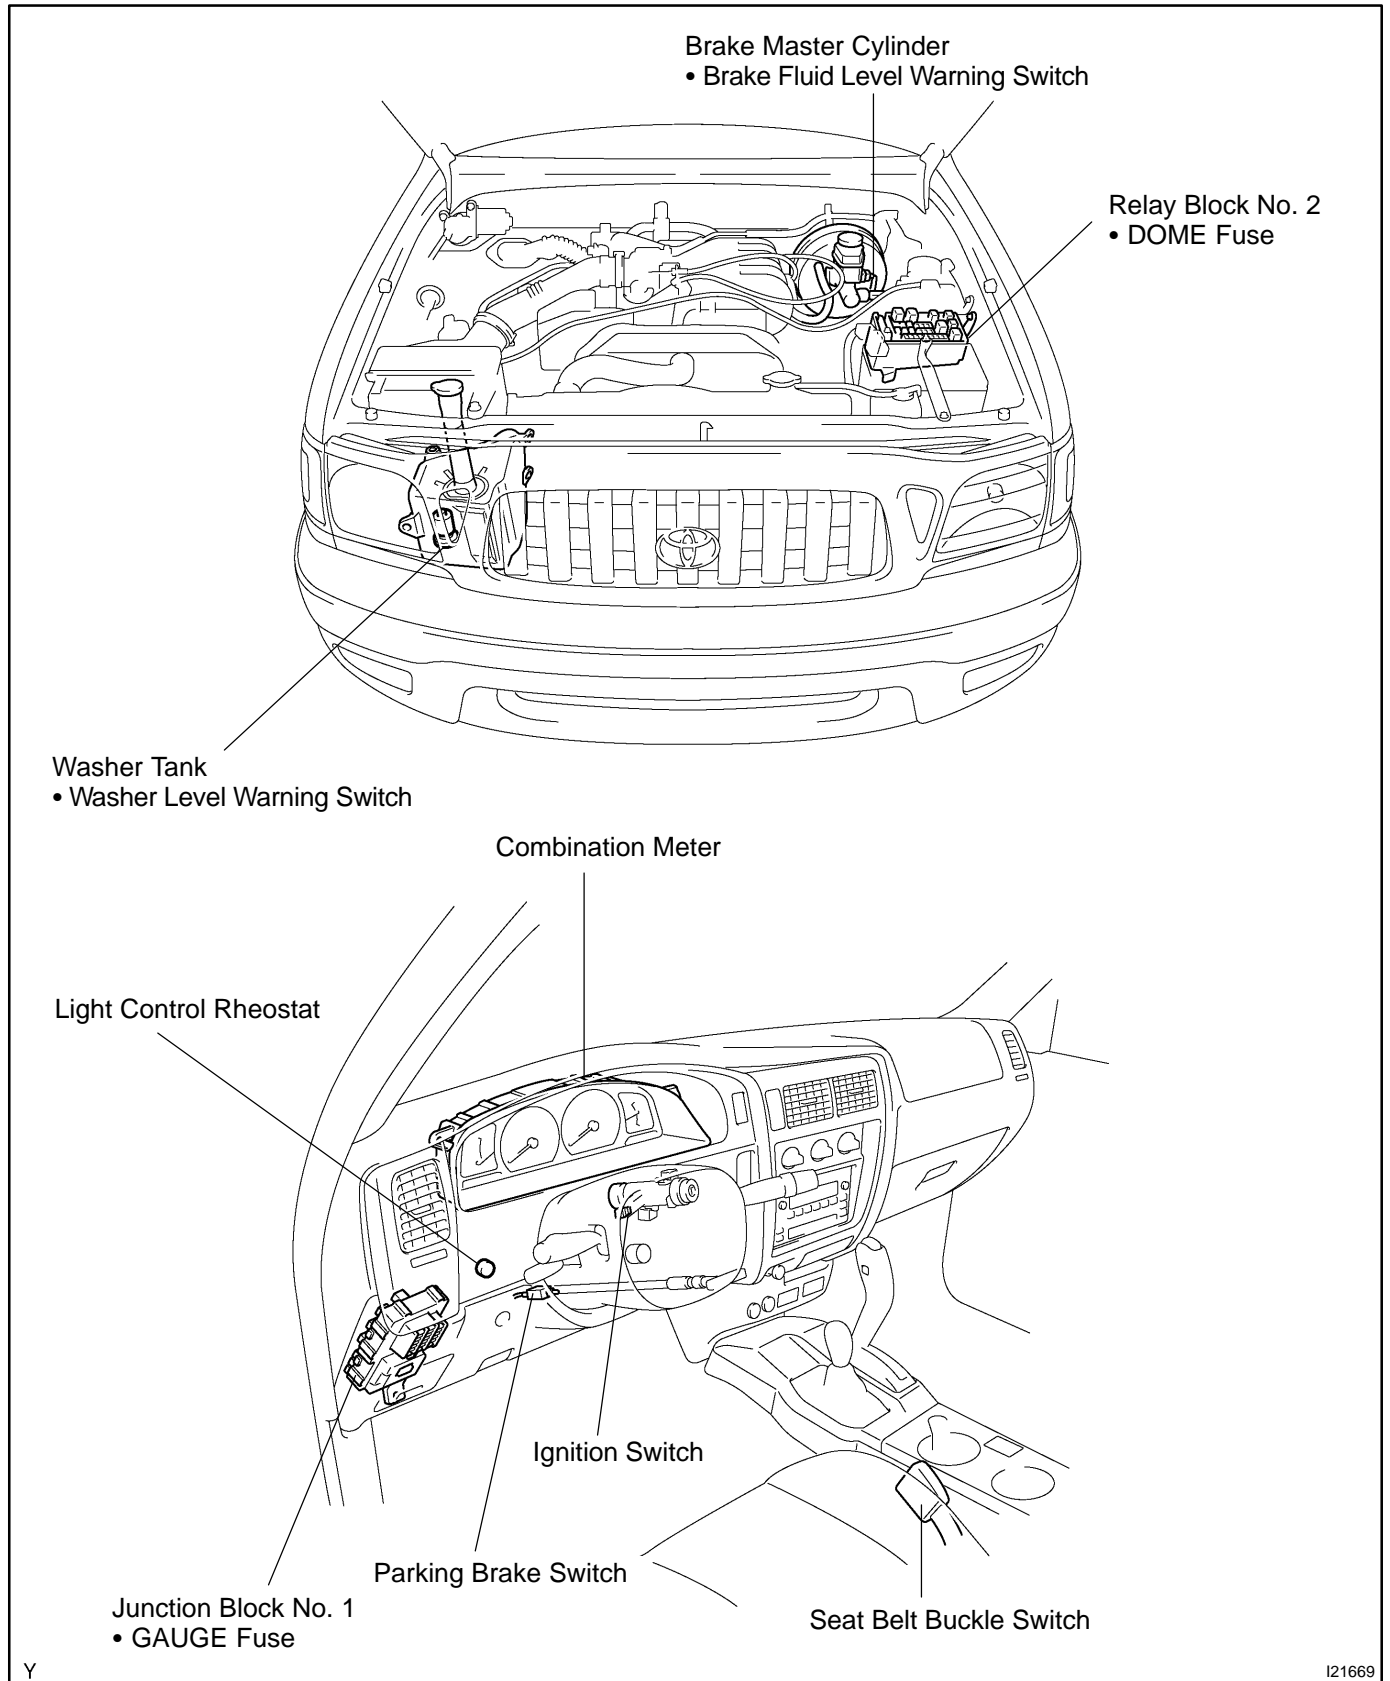

# COMBINATION METER LOCATION

BE24I-01

RZN Series

VZN Series

N14496

Fuel Tank  
• Fuel Sender Gauge