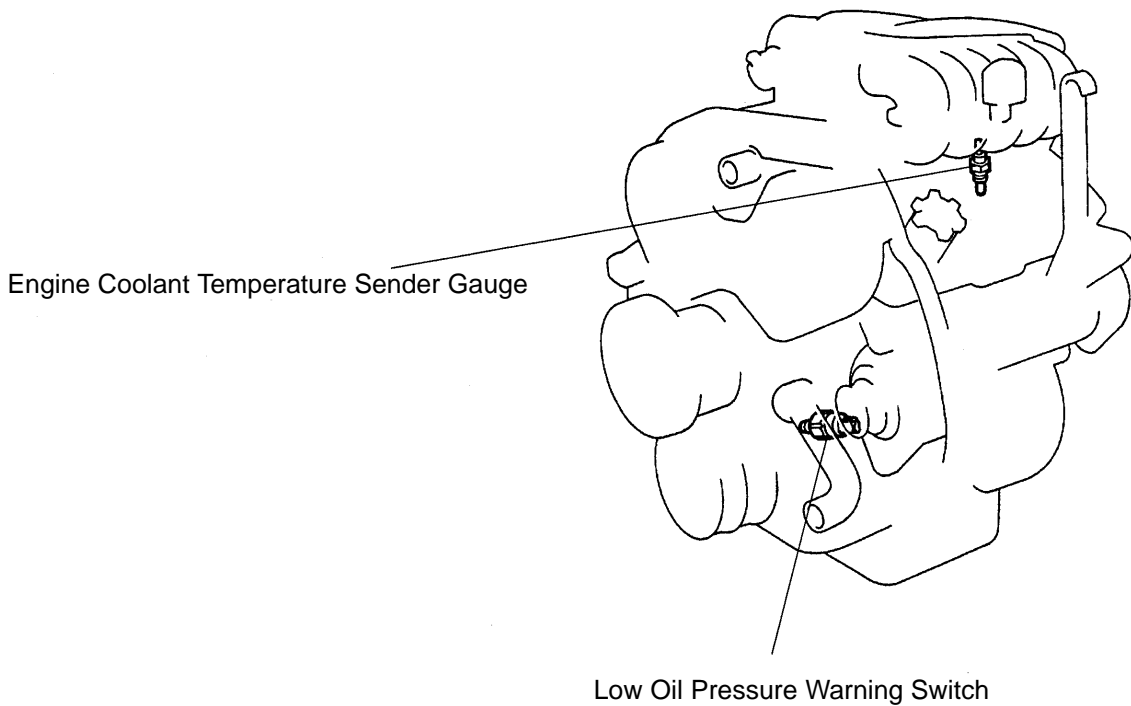

# COMBINATION METER LOCATION

BE24I-01

RZN Series

VZN Series

N14496

Fuel Tank  
• Fuel Sender Gauge