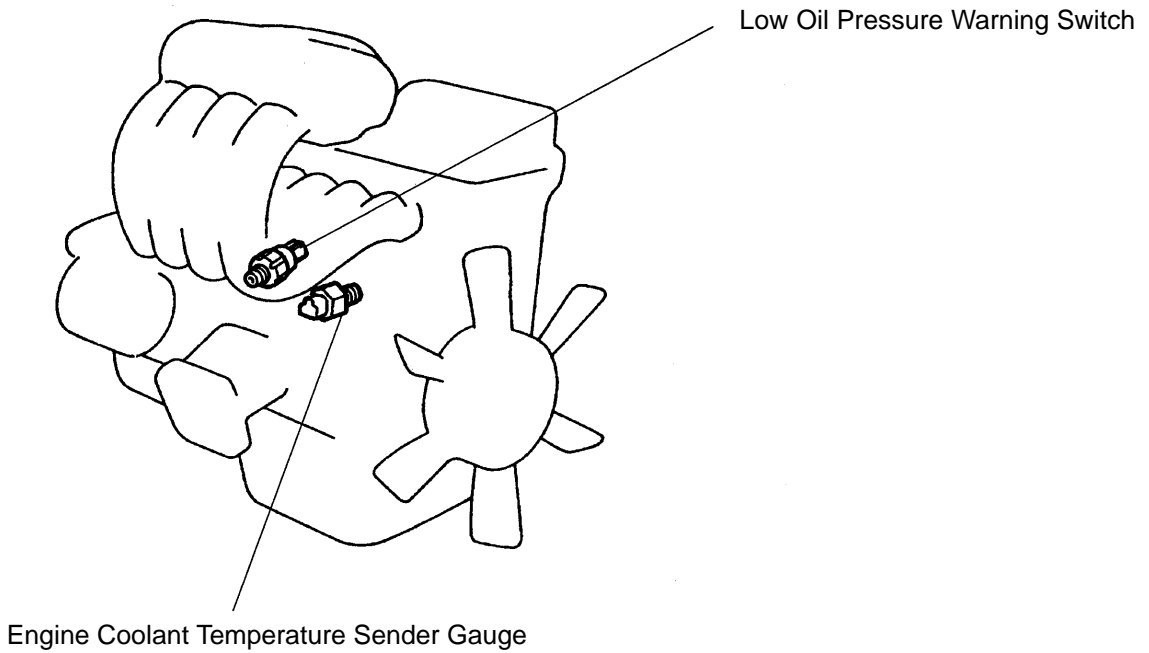

# COMBINATION METER LOCATION

BE24I-01

RZN Series

VZN Series

N14496

Fuel Tank  
• Fuel Sender Gauge