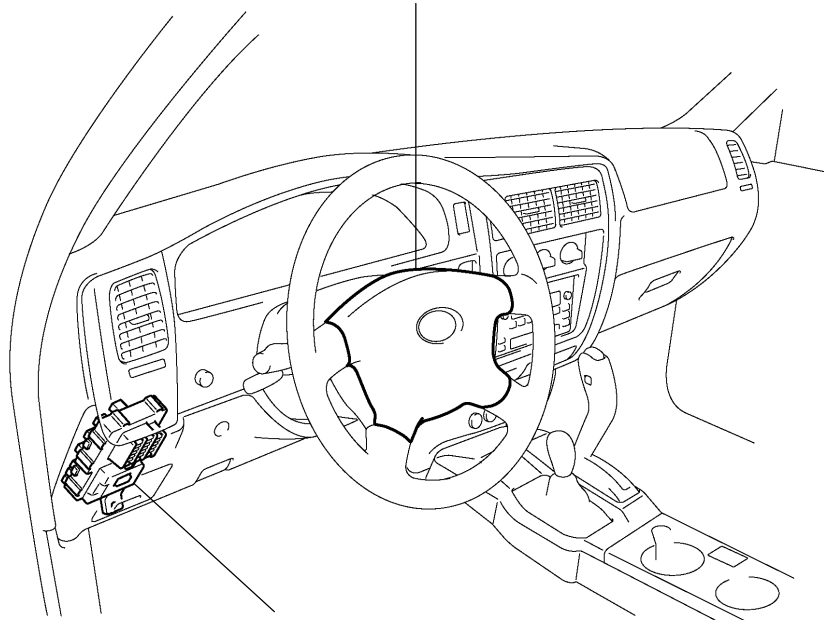

HORN SYSTEM LOCATION

BE24Q-01

Horn

Steering Wheel Pad
● Horn Switch

Junction Block No. 1
● Horn. HAZ Fuse
● Body ECU

Y

I21667