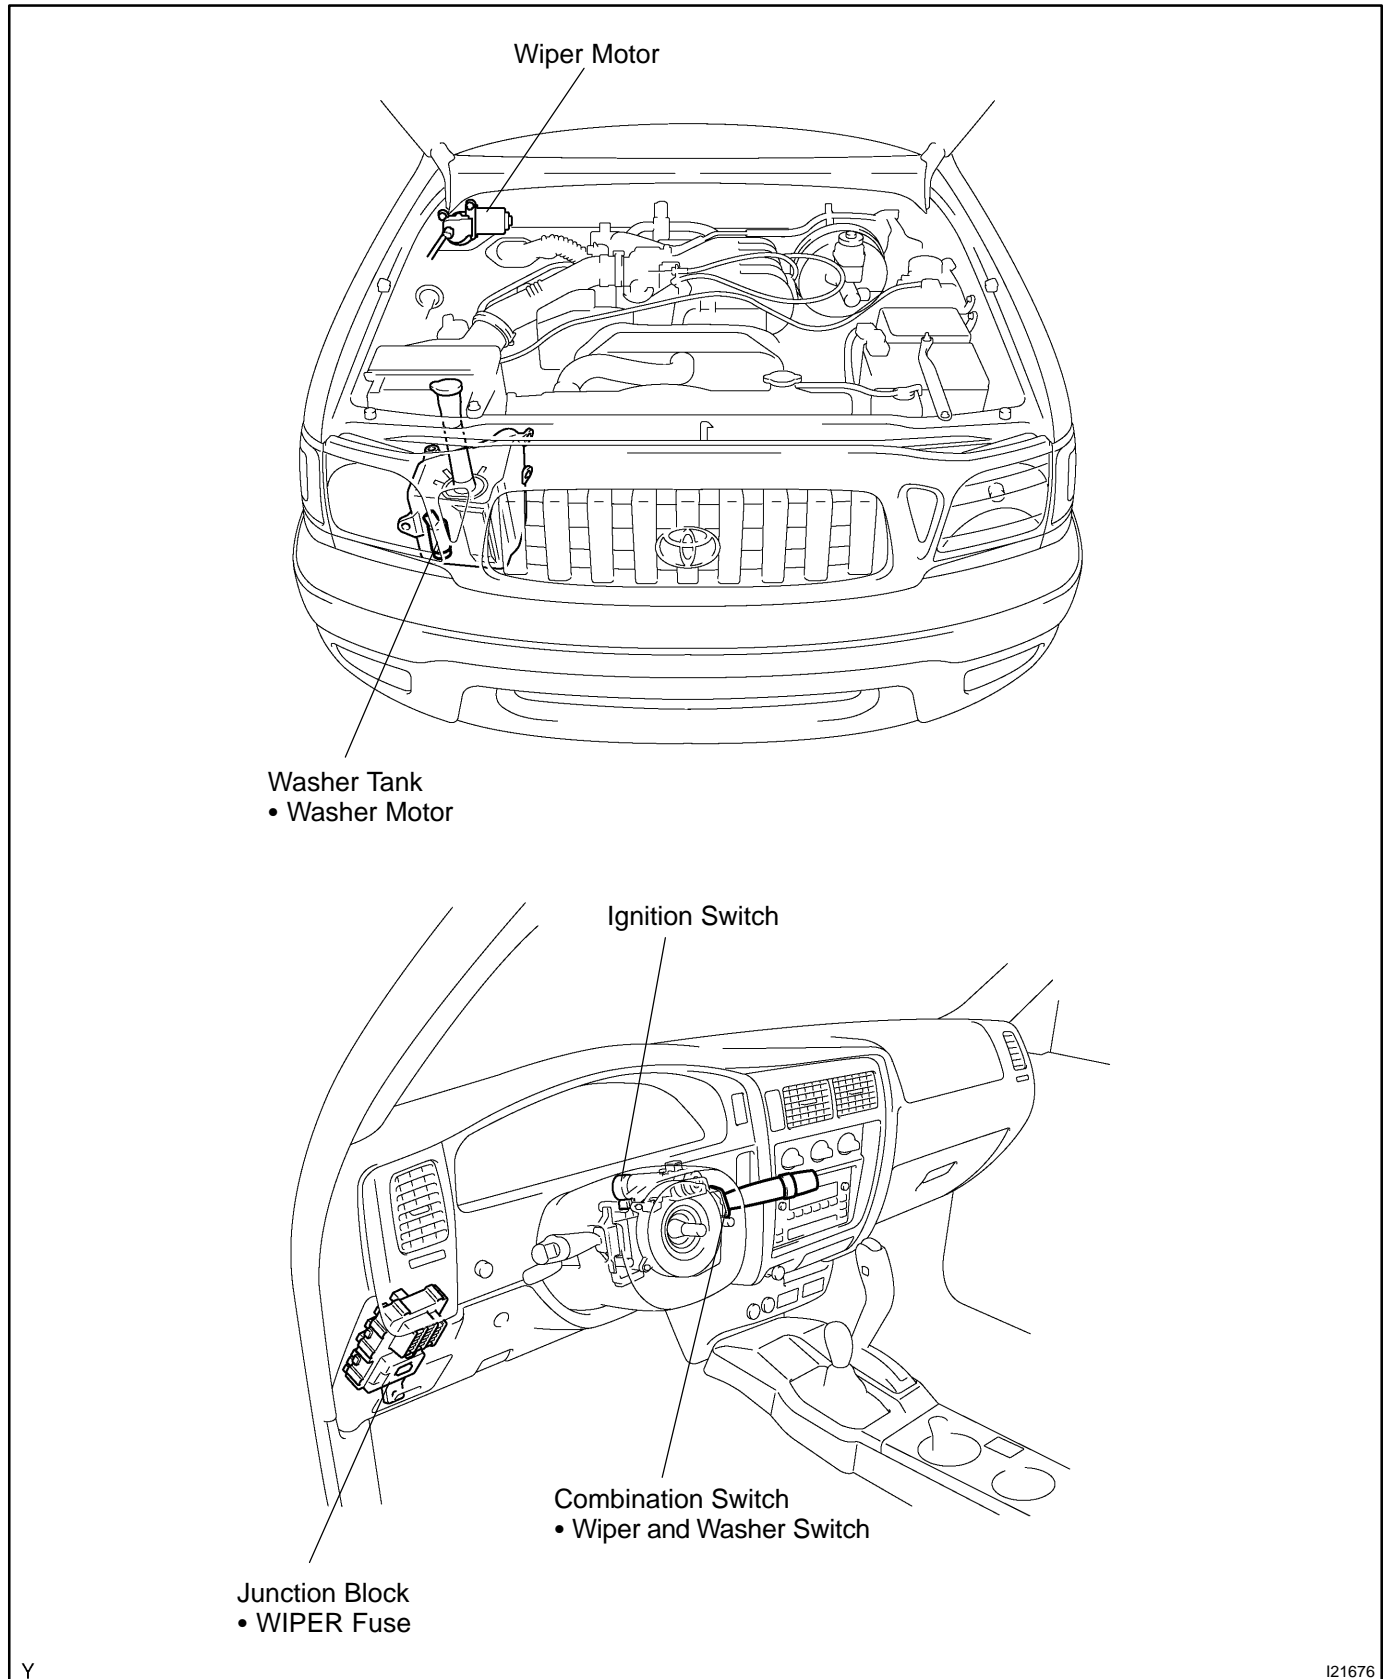

WIPER AND WASHER SYSTEM LOCATION

BE048-03

Y

I21676