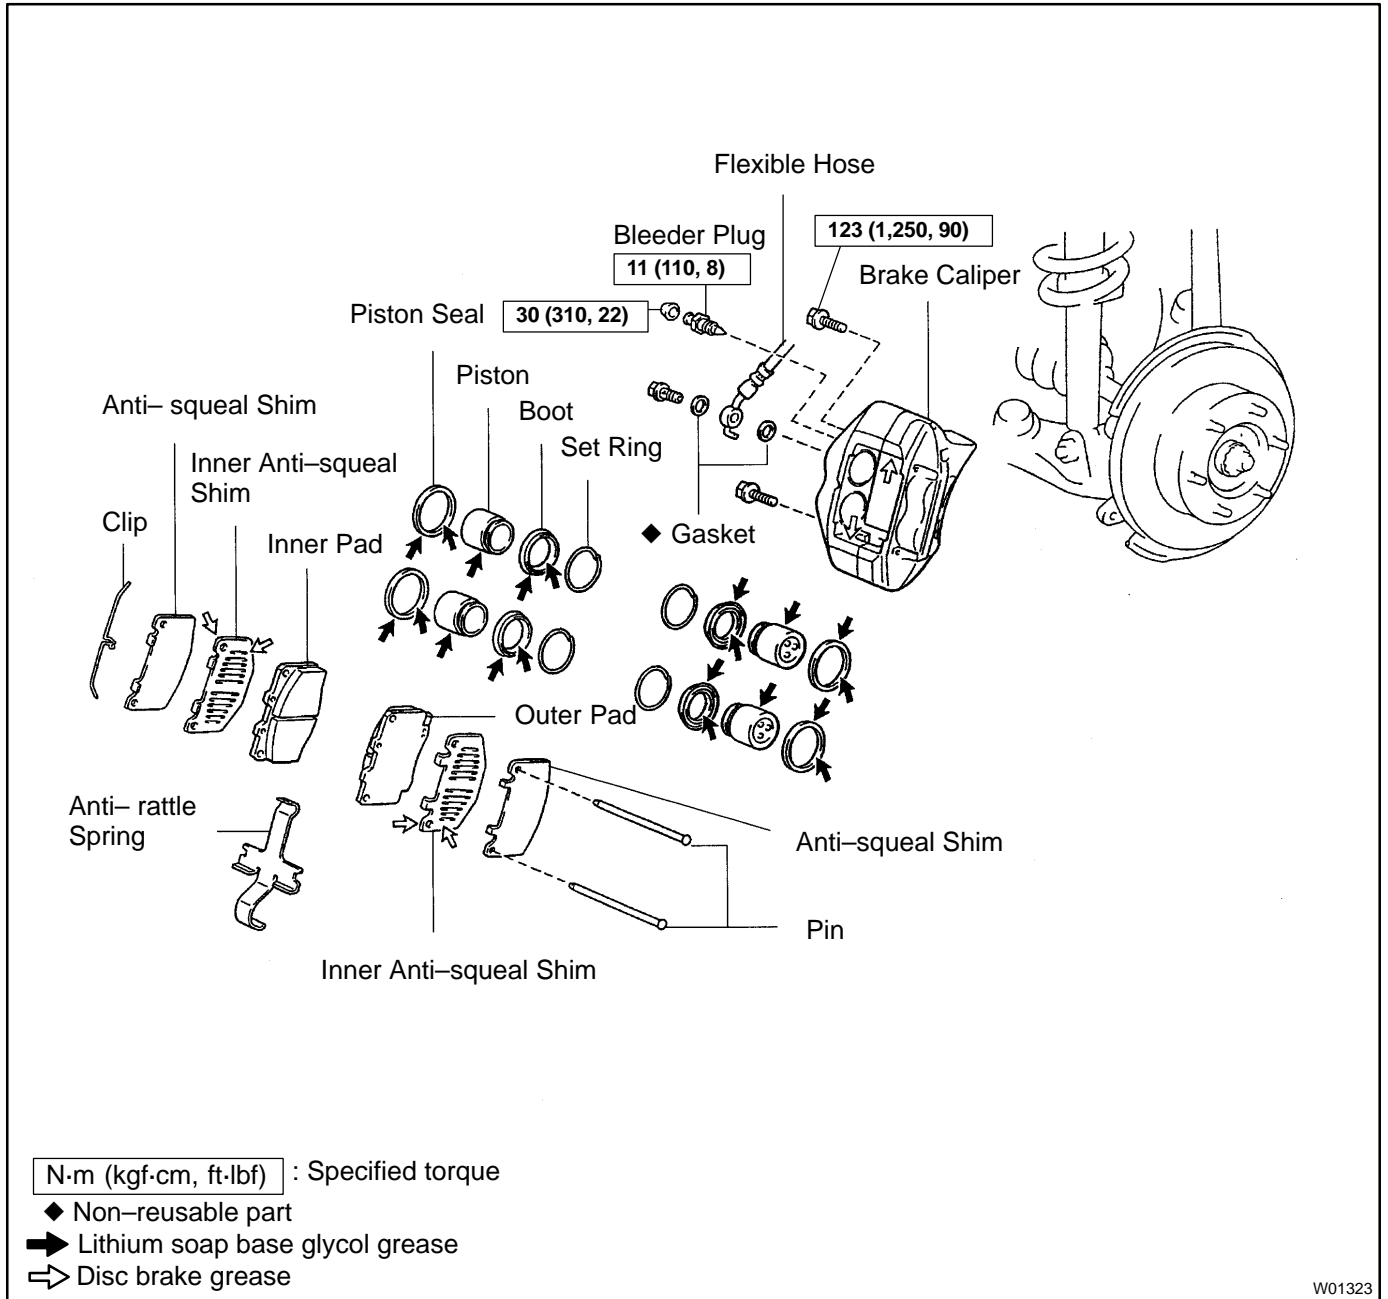

# FRONT BRAKE CALIPER (4WD and PRE RUNNER)

## COMPONENTS

BR054-05

**HINT:**

Pre runner is the described below.

RZN191L-TRPKAB, RZN196L-CRPKAB, RZN196L-PRPKAB, VZN195L-CRPKAB, VZN195L-PRPKAB

W01323