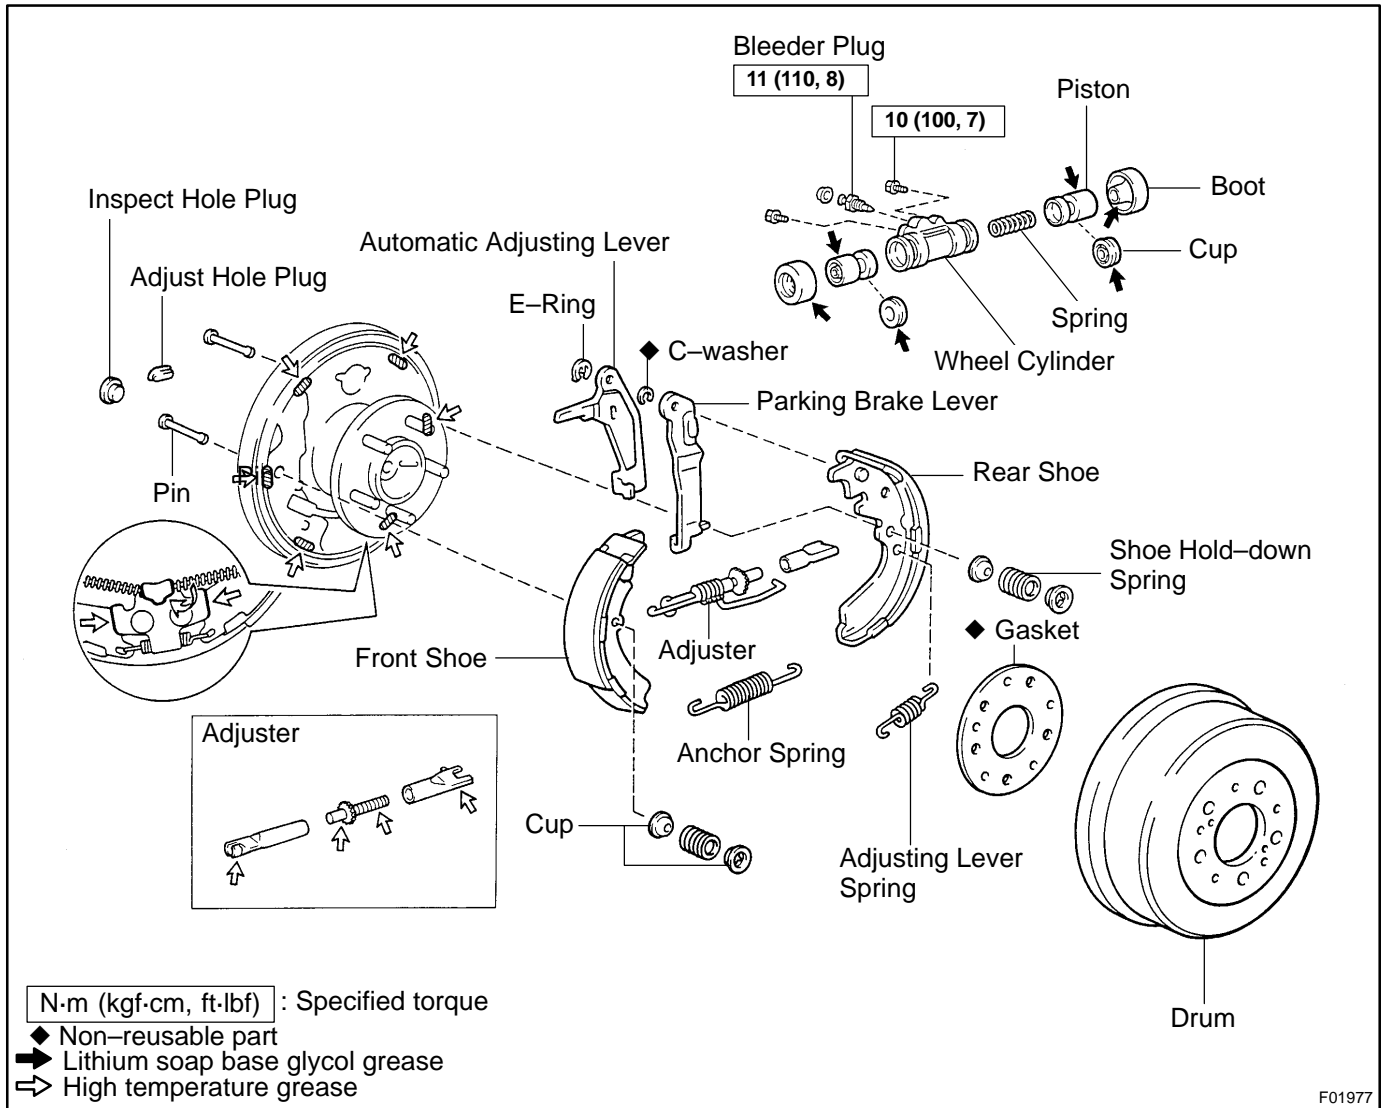

REAR DRUM BRAKE (2WD) COMPONENTS

BR05A-02

F01977