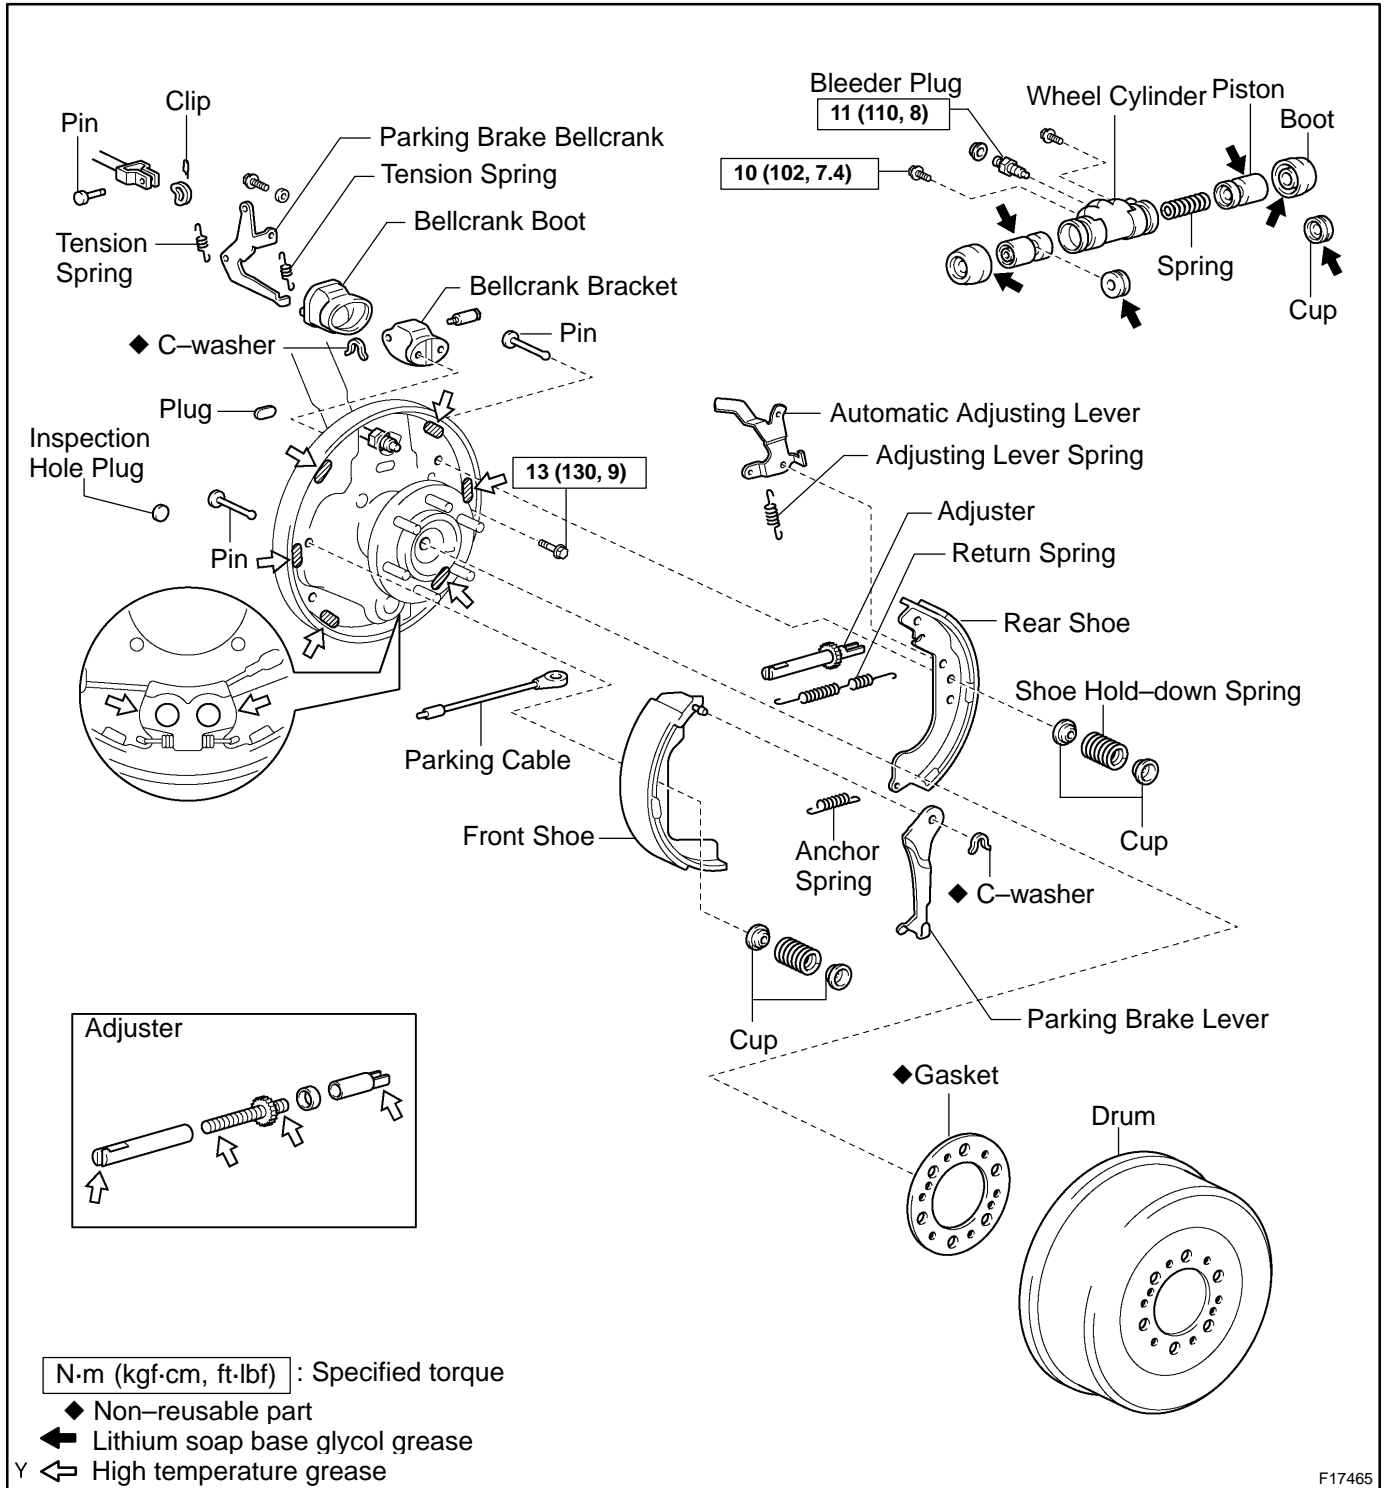

# REAR DRUM BRAKE (4WD and PRE RUNNER)

BR05E-05

## COMPONENTS

**HINT:**

Pre runner is the described below.

RZN191L-TRPKAB, RZN196L-CRPKAB, RZN196L-PRPKAB, VZN195L-CRPKAB, VZN195L-PRPKAB

F17465