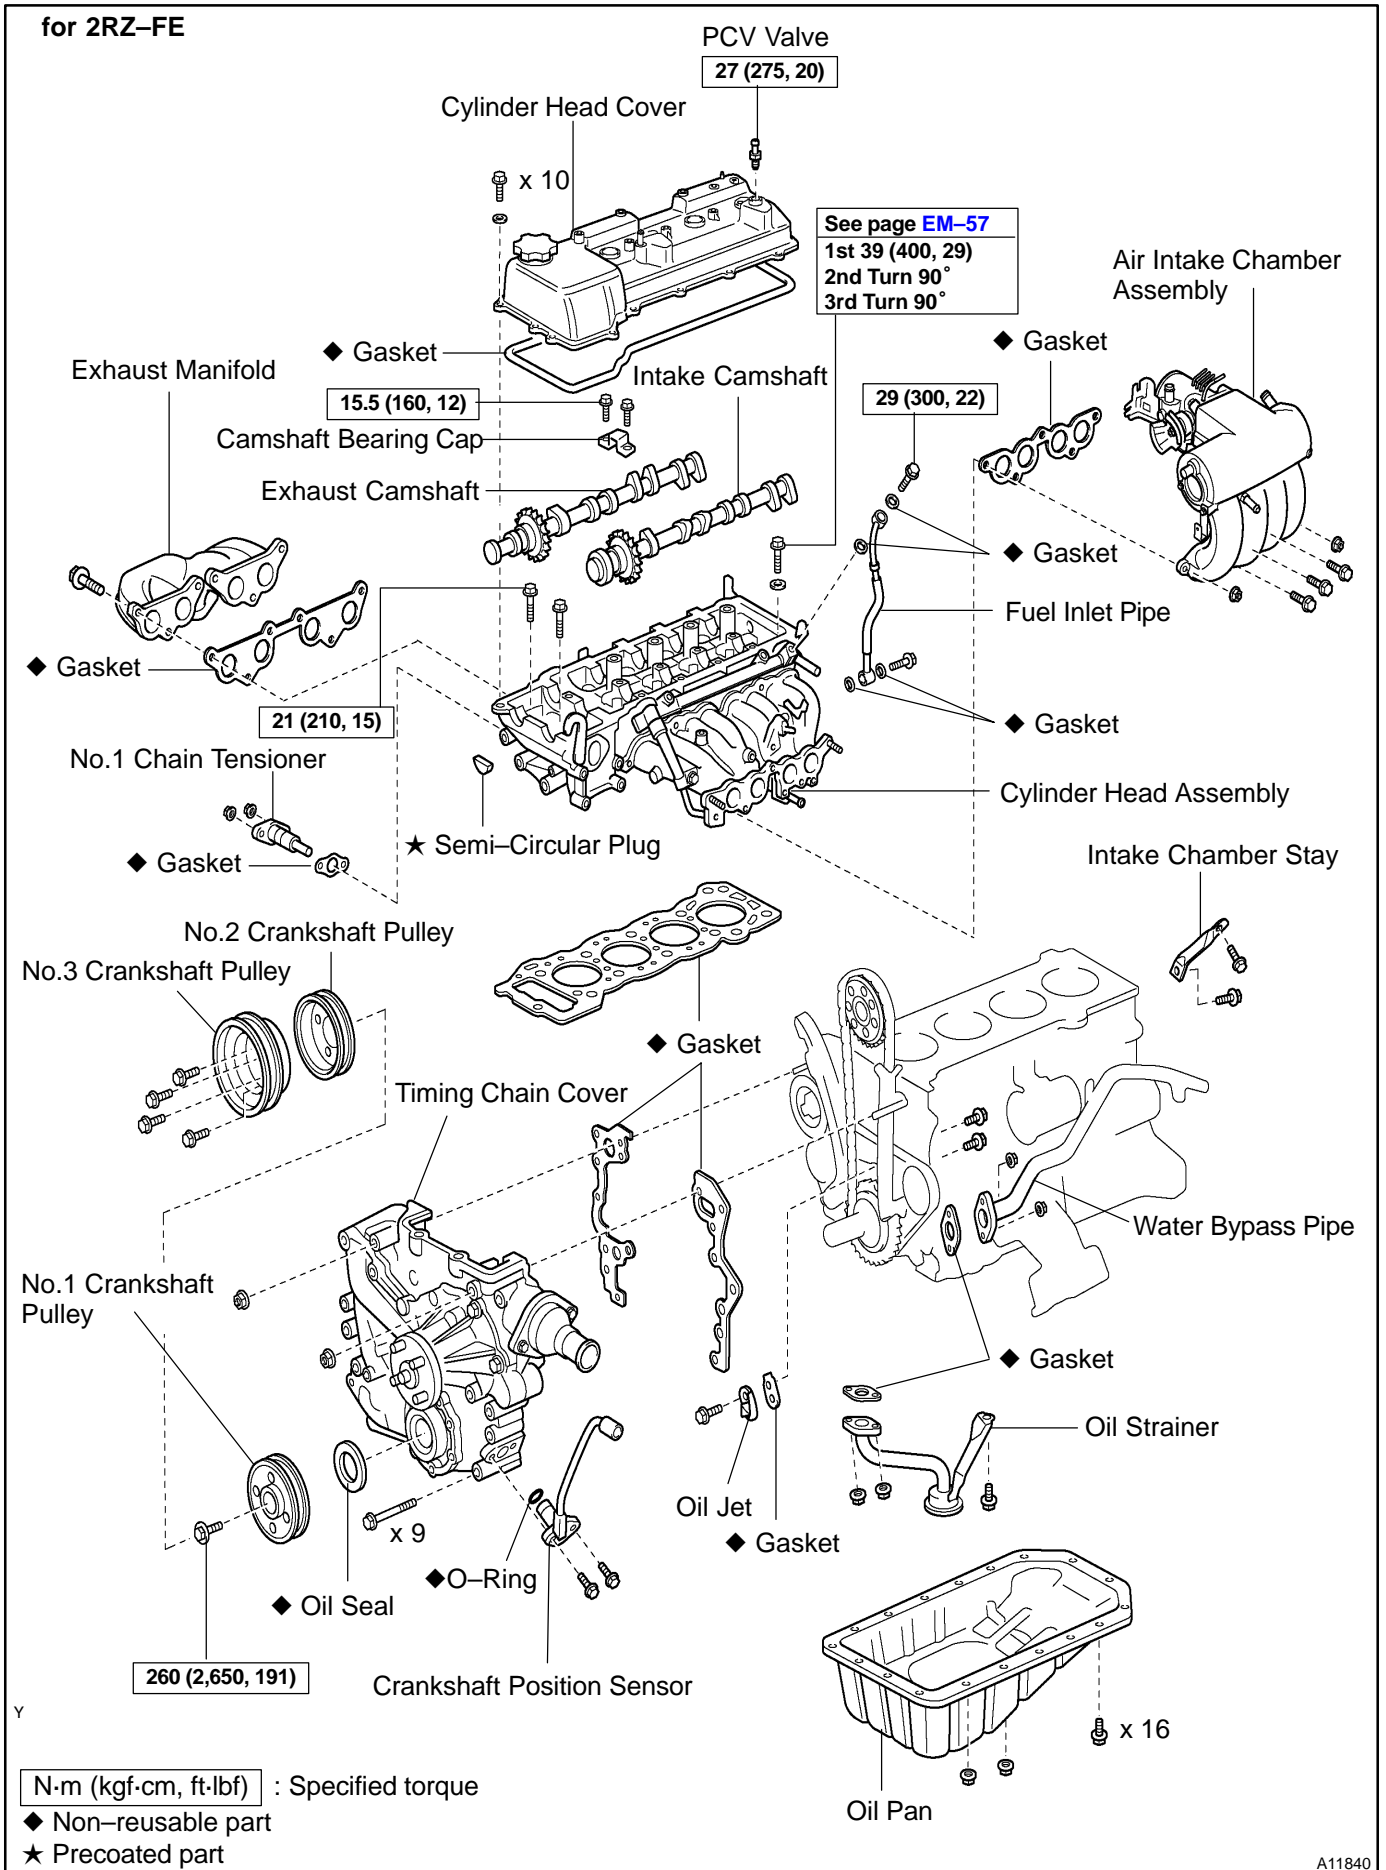

TIMING CHAIN COMPONENTS

EM1MW-02

B13552

A11840

for 3RZ-FE

^P N·m (kgf·cm,ft·lbf) : Specified torque

◆ Non-reusable part

★ Precoated part