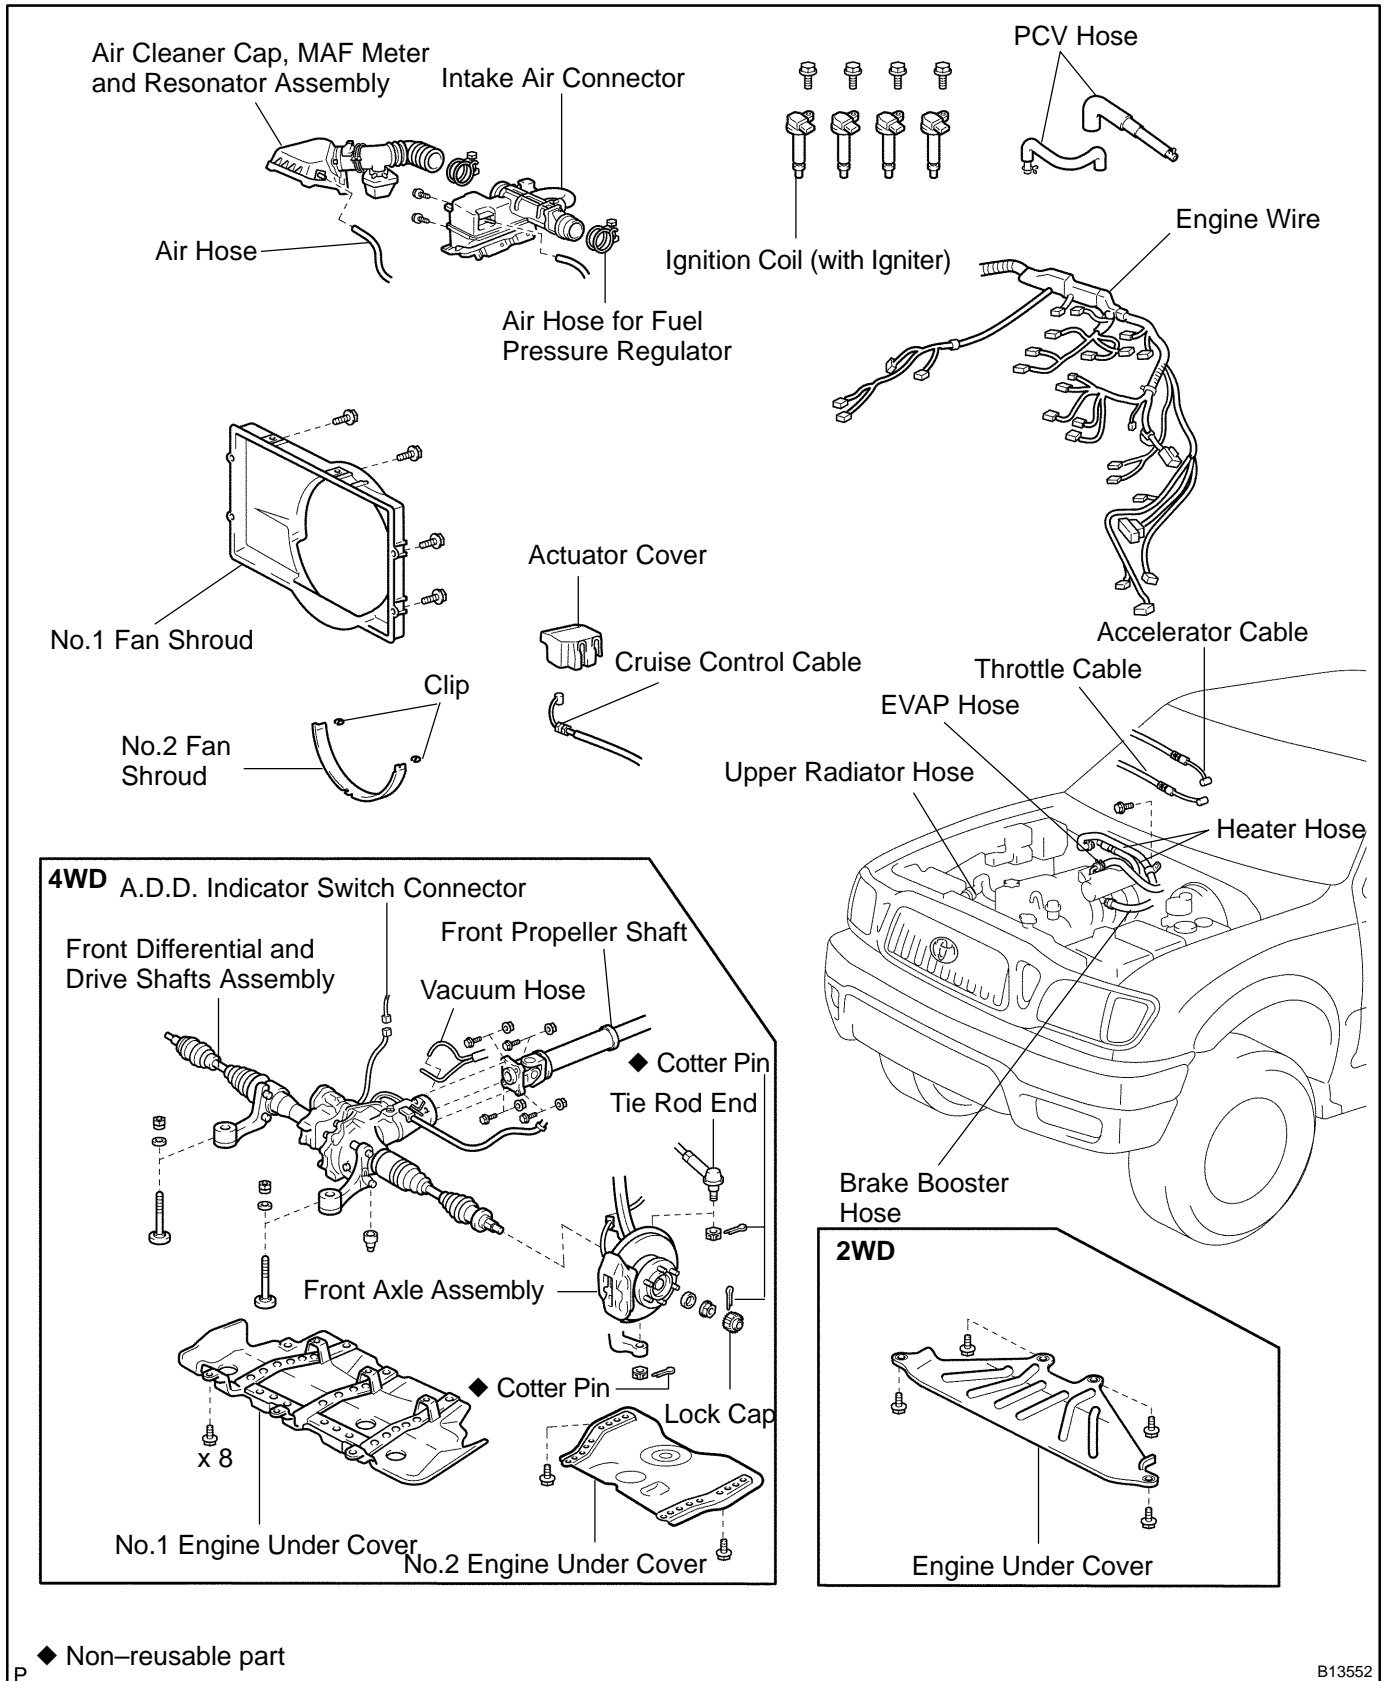

TIMING CHAIN COMPONENTS

EM1MW-02

B13552

A11840

for 3RZ-FE

^P N·m (kgf·cm,ft·lbf) : Specified torque

◆ Non-reusable part

★ Precoated part