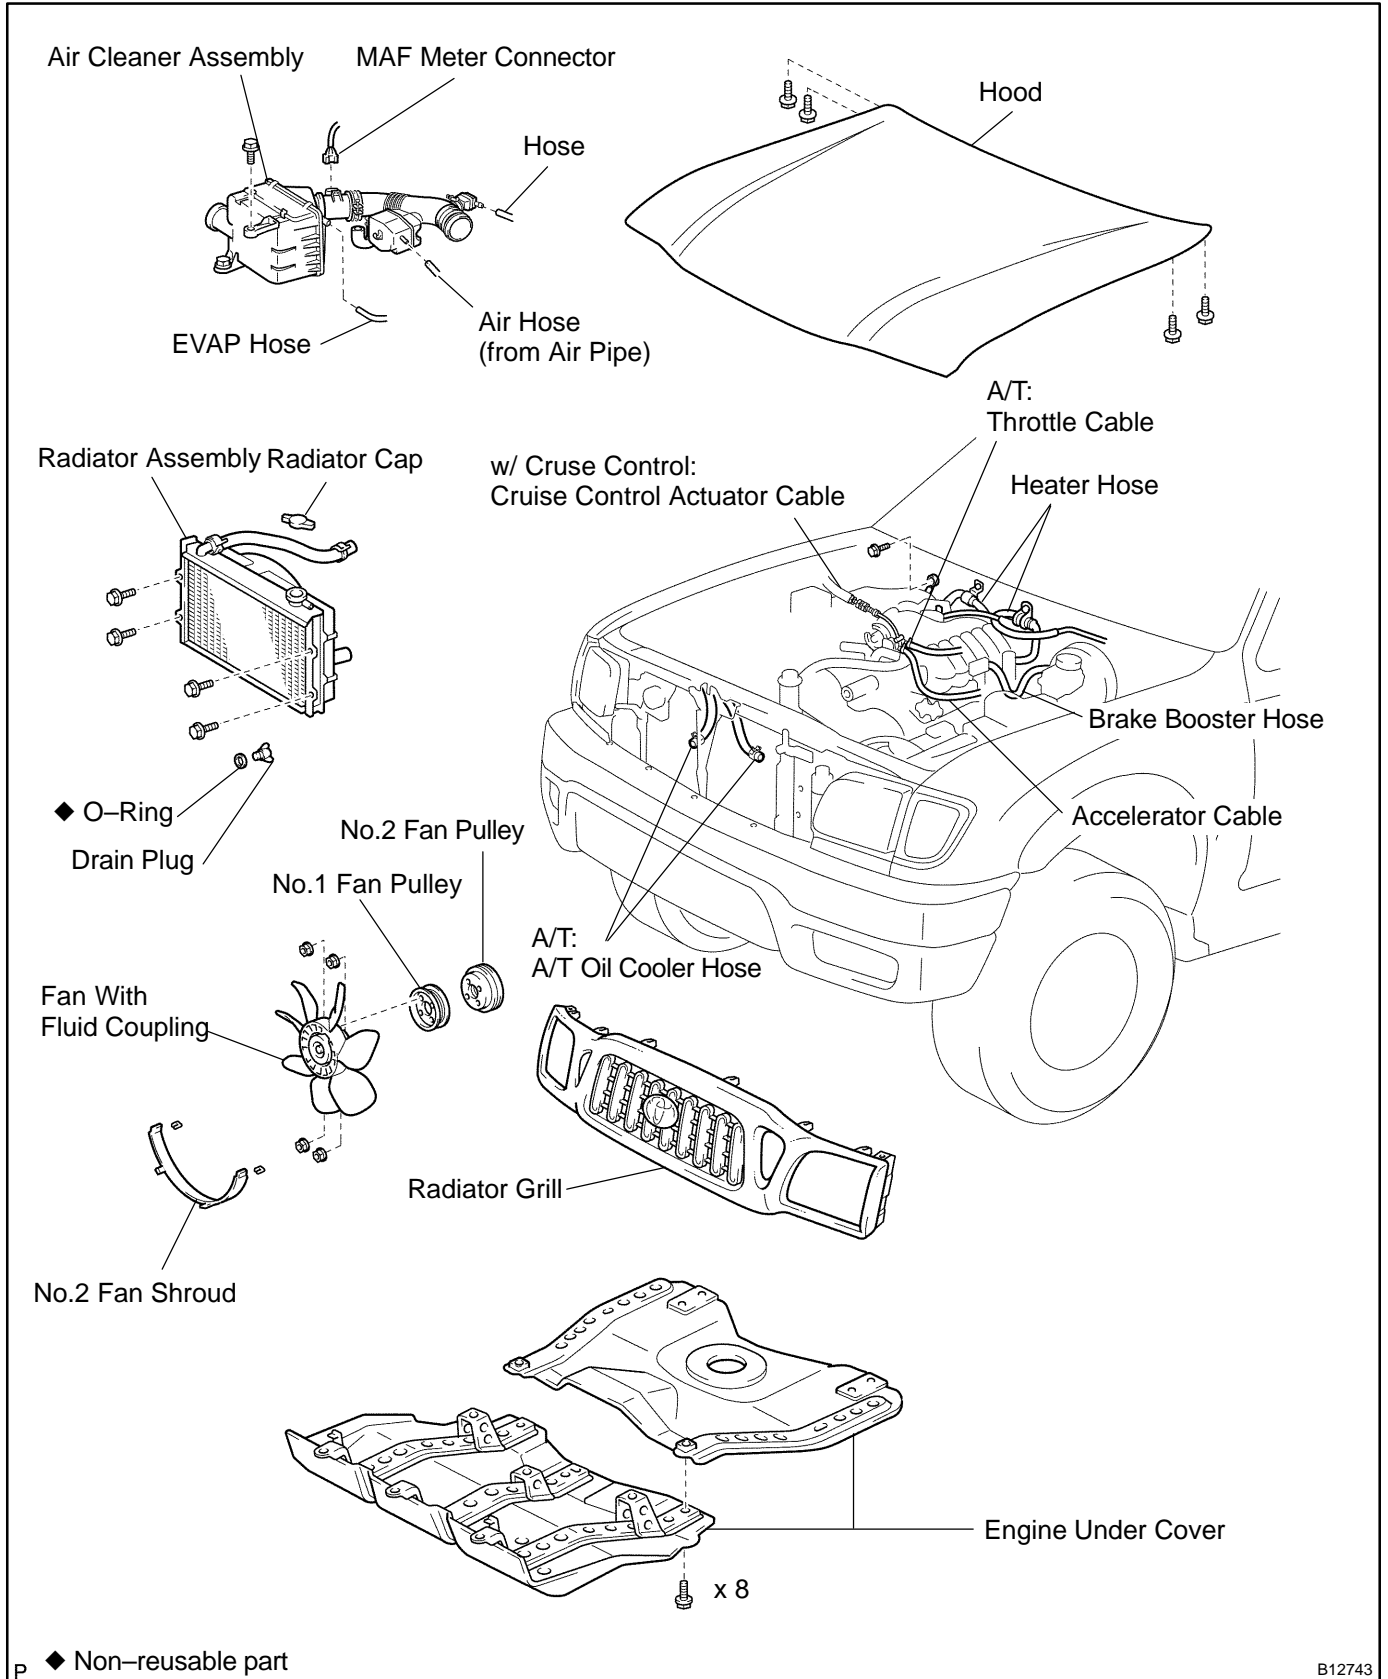

ENGINE UNIT (4WD) COMPONENTS

EM01U-10

B12743