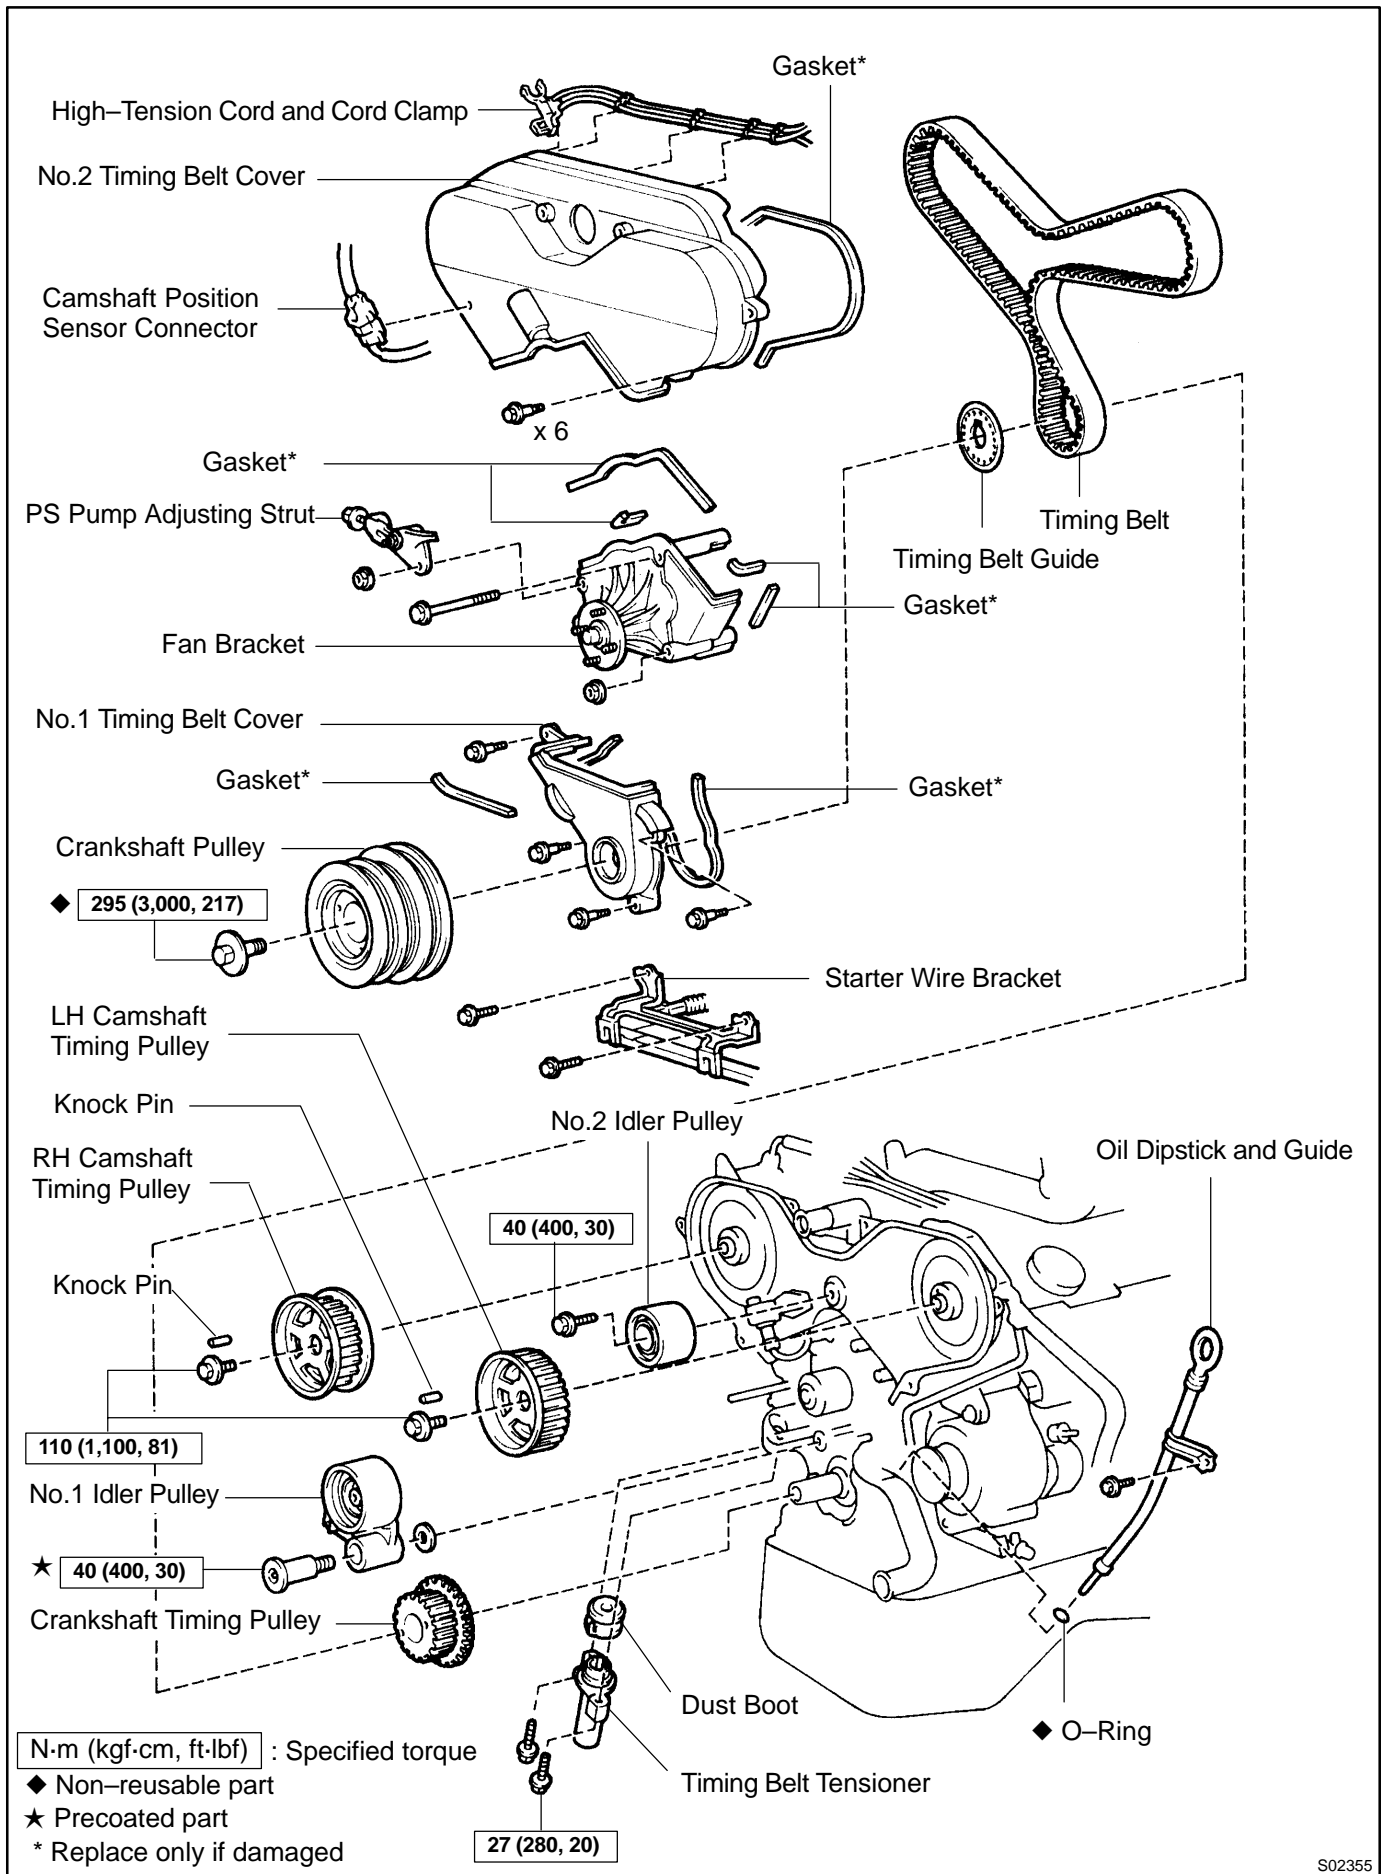

TIMING BELT COMPONENTS

EM01H-13

P

B13562

S02355