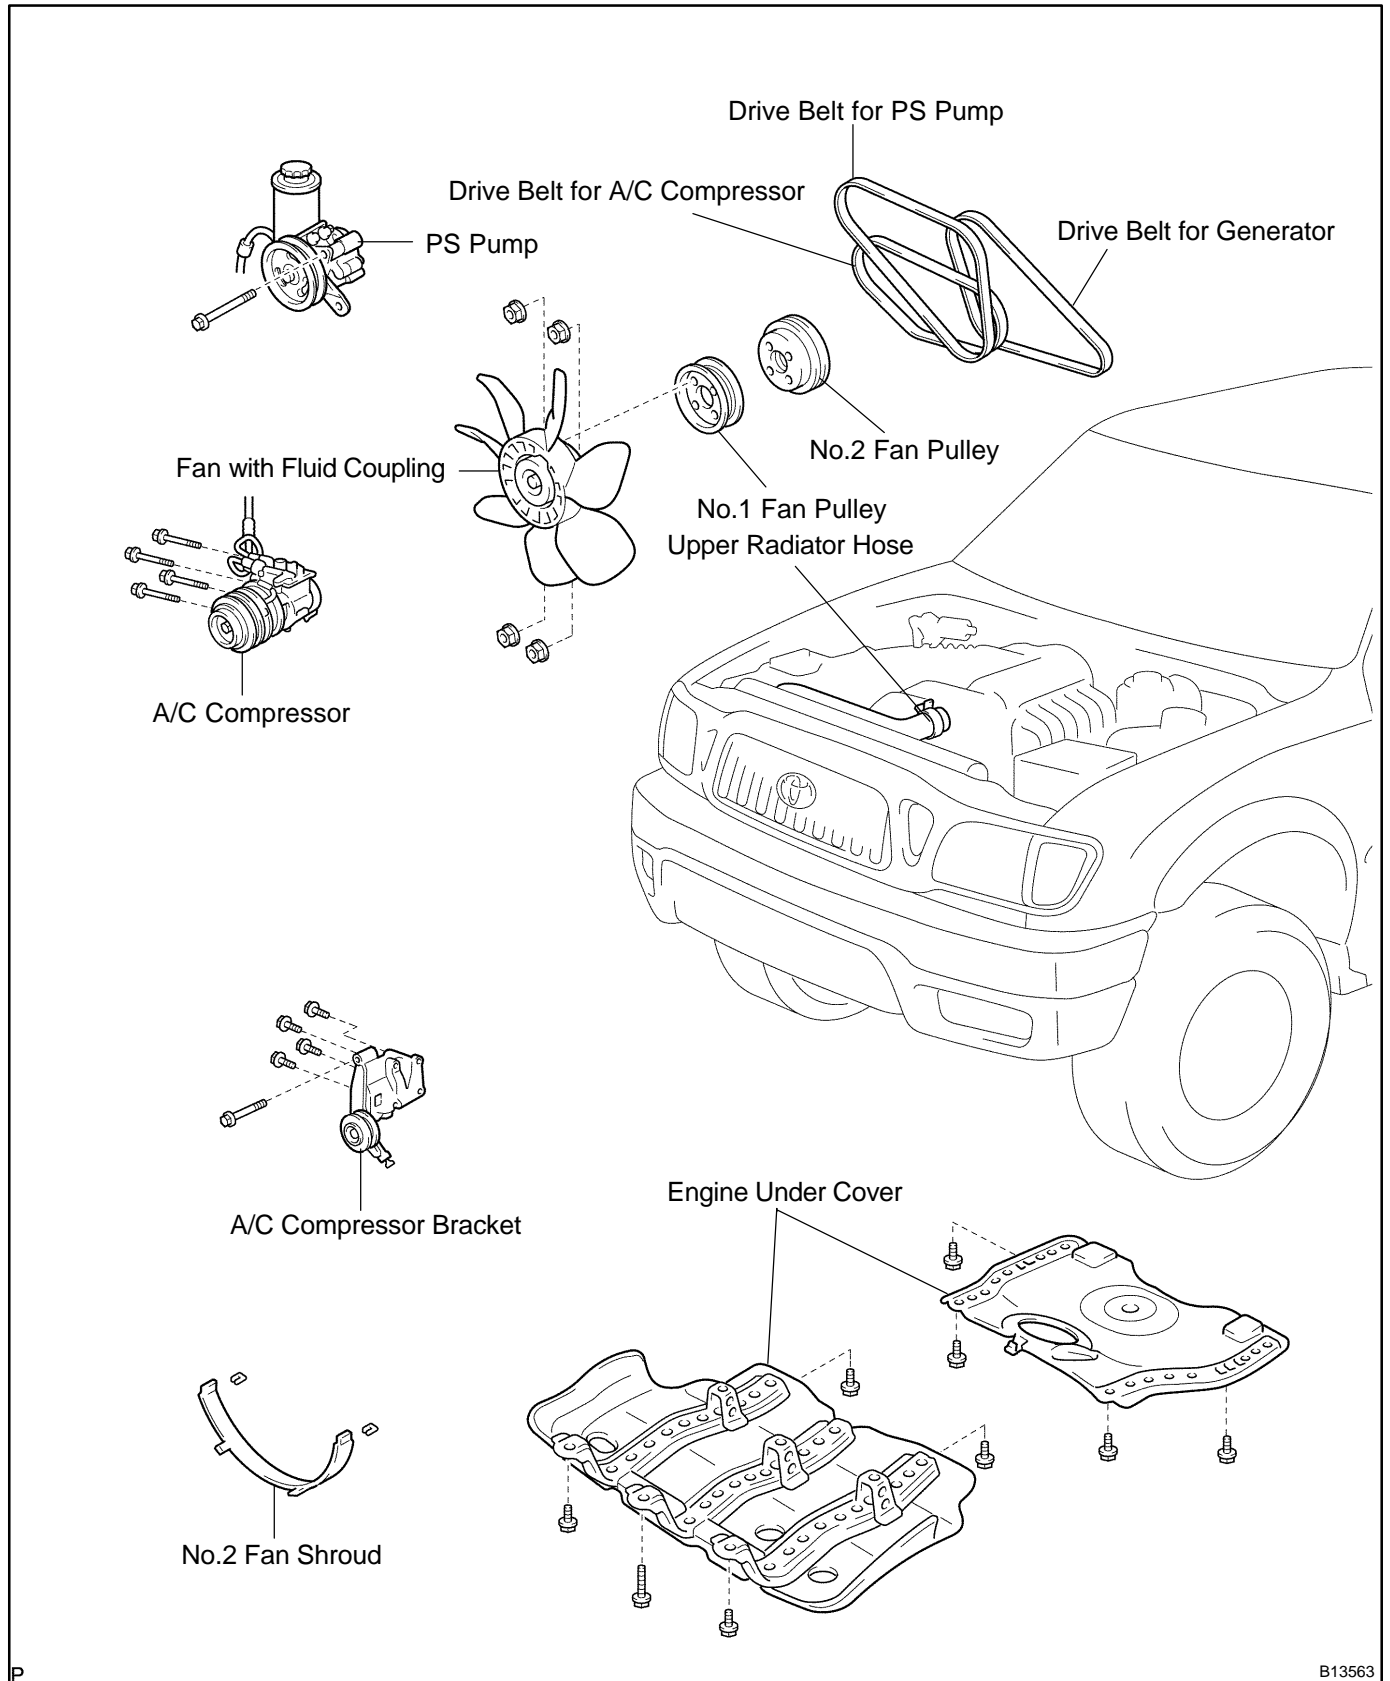

OIL PUMP COMPONENTS

LU021-06

P

B13563

LUBRICATION (5VZ-FE) - OIL PUMP

S02355

LUBRICATION (5VZ-FE) - OIL PUMP