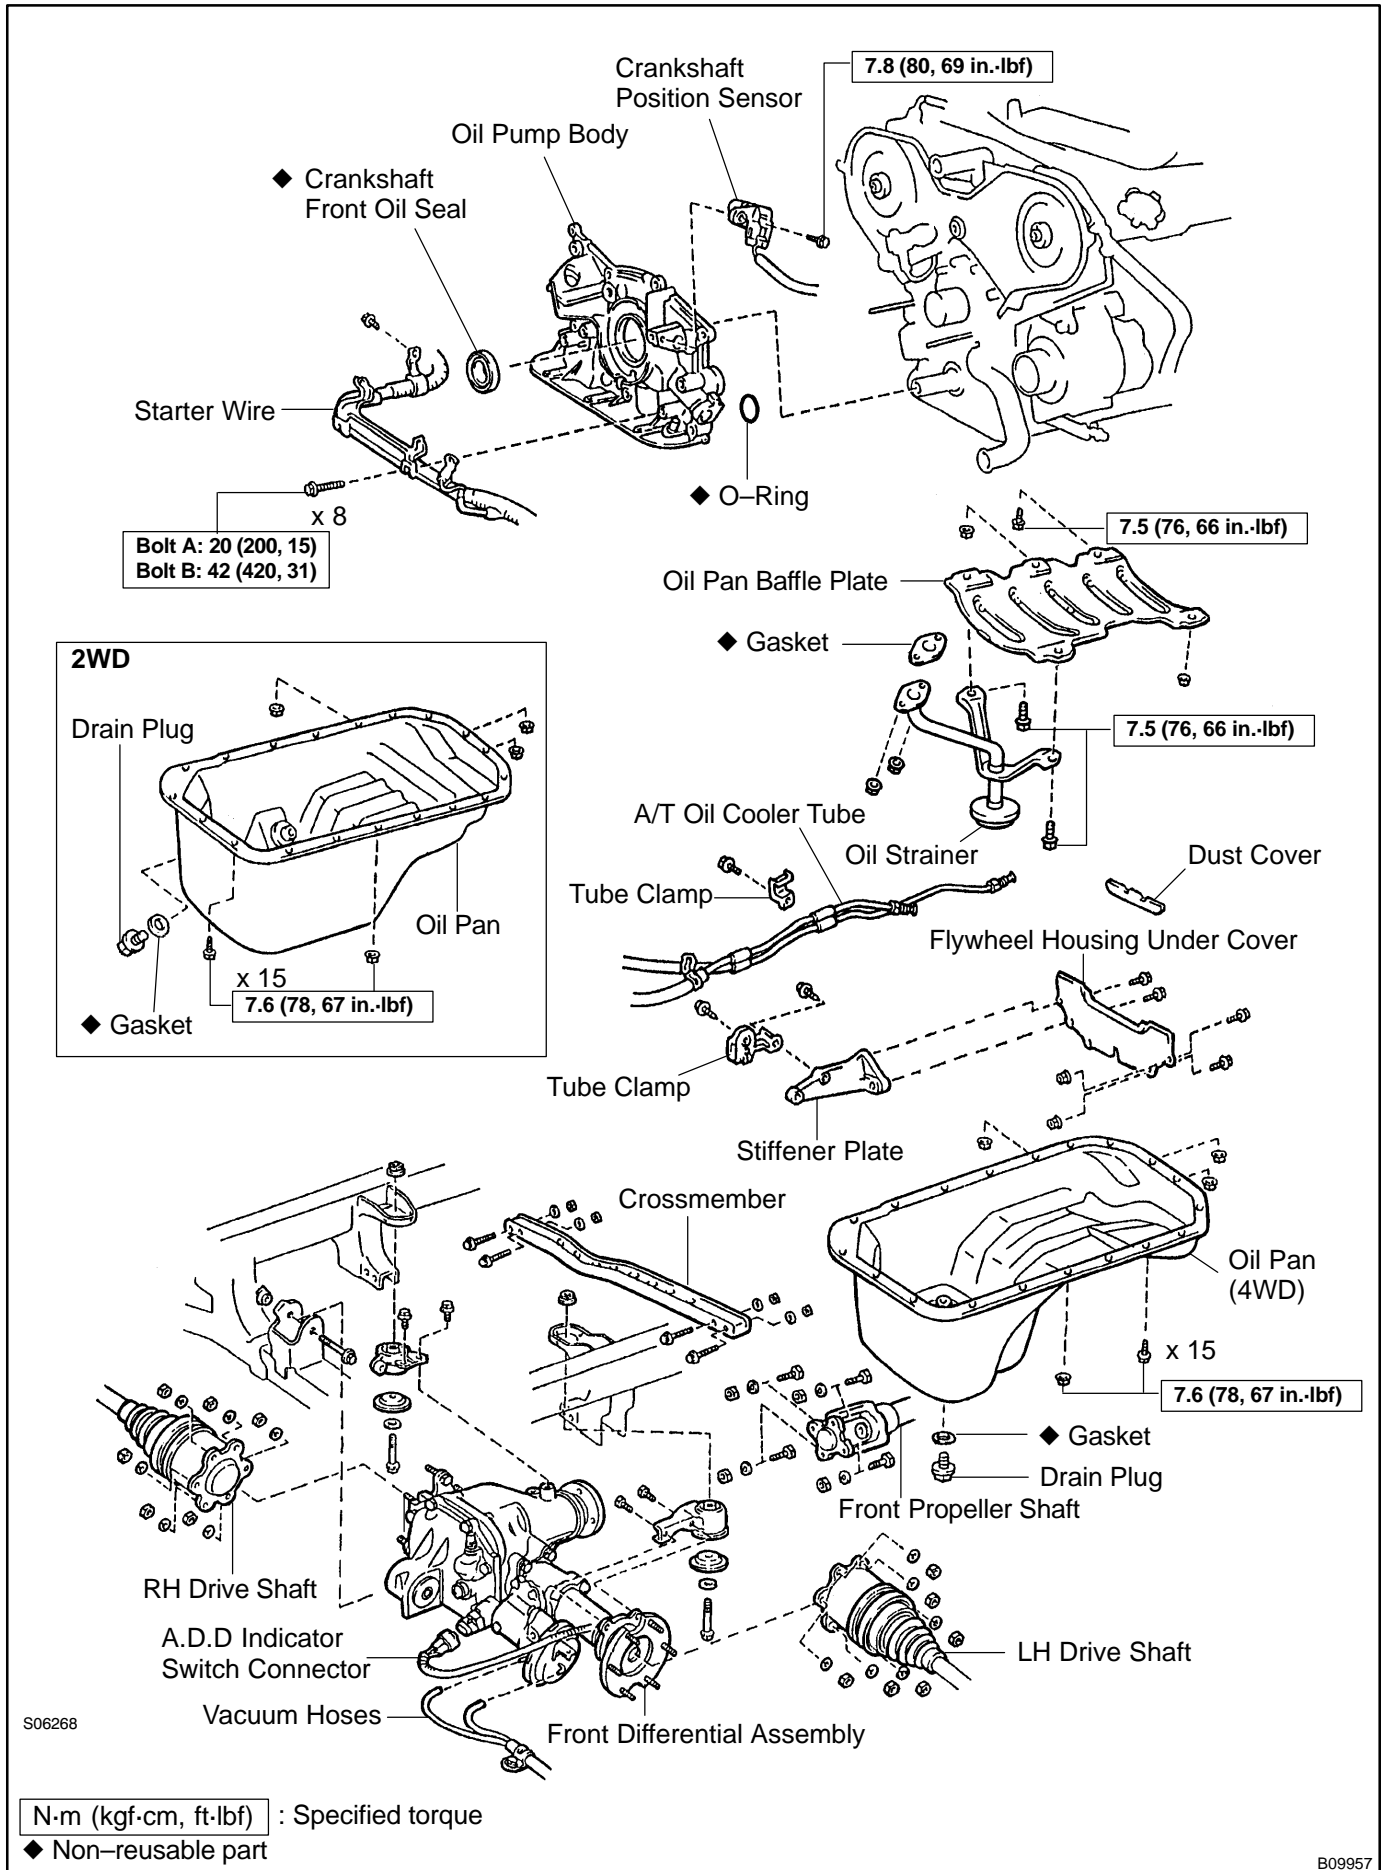

OIL PUMP COMPONENTS

LU021-06

P

B13563

LUBRICATION (5VZ-FE) - OIL PUMP

S02355

LUBRICATION (5VZ-FE) - OIL PUMP