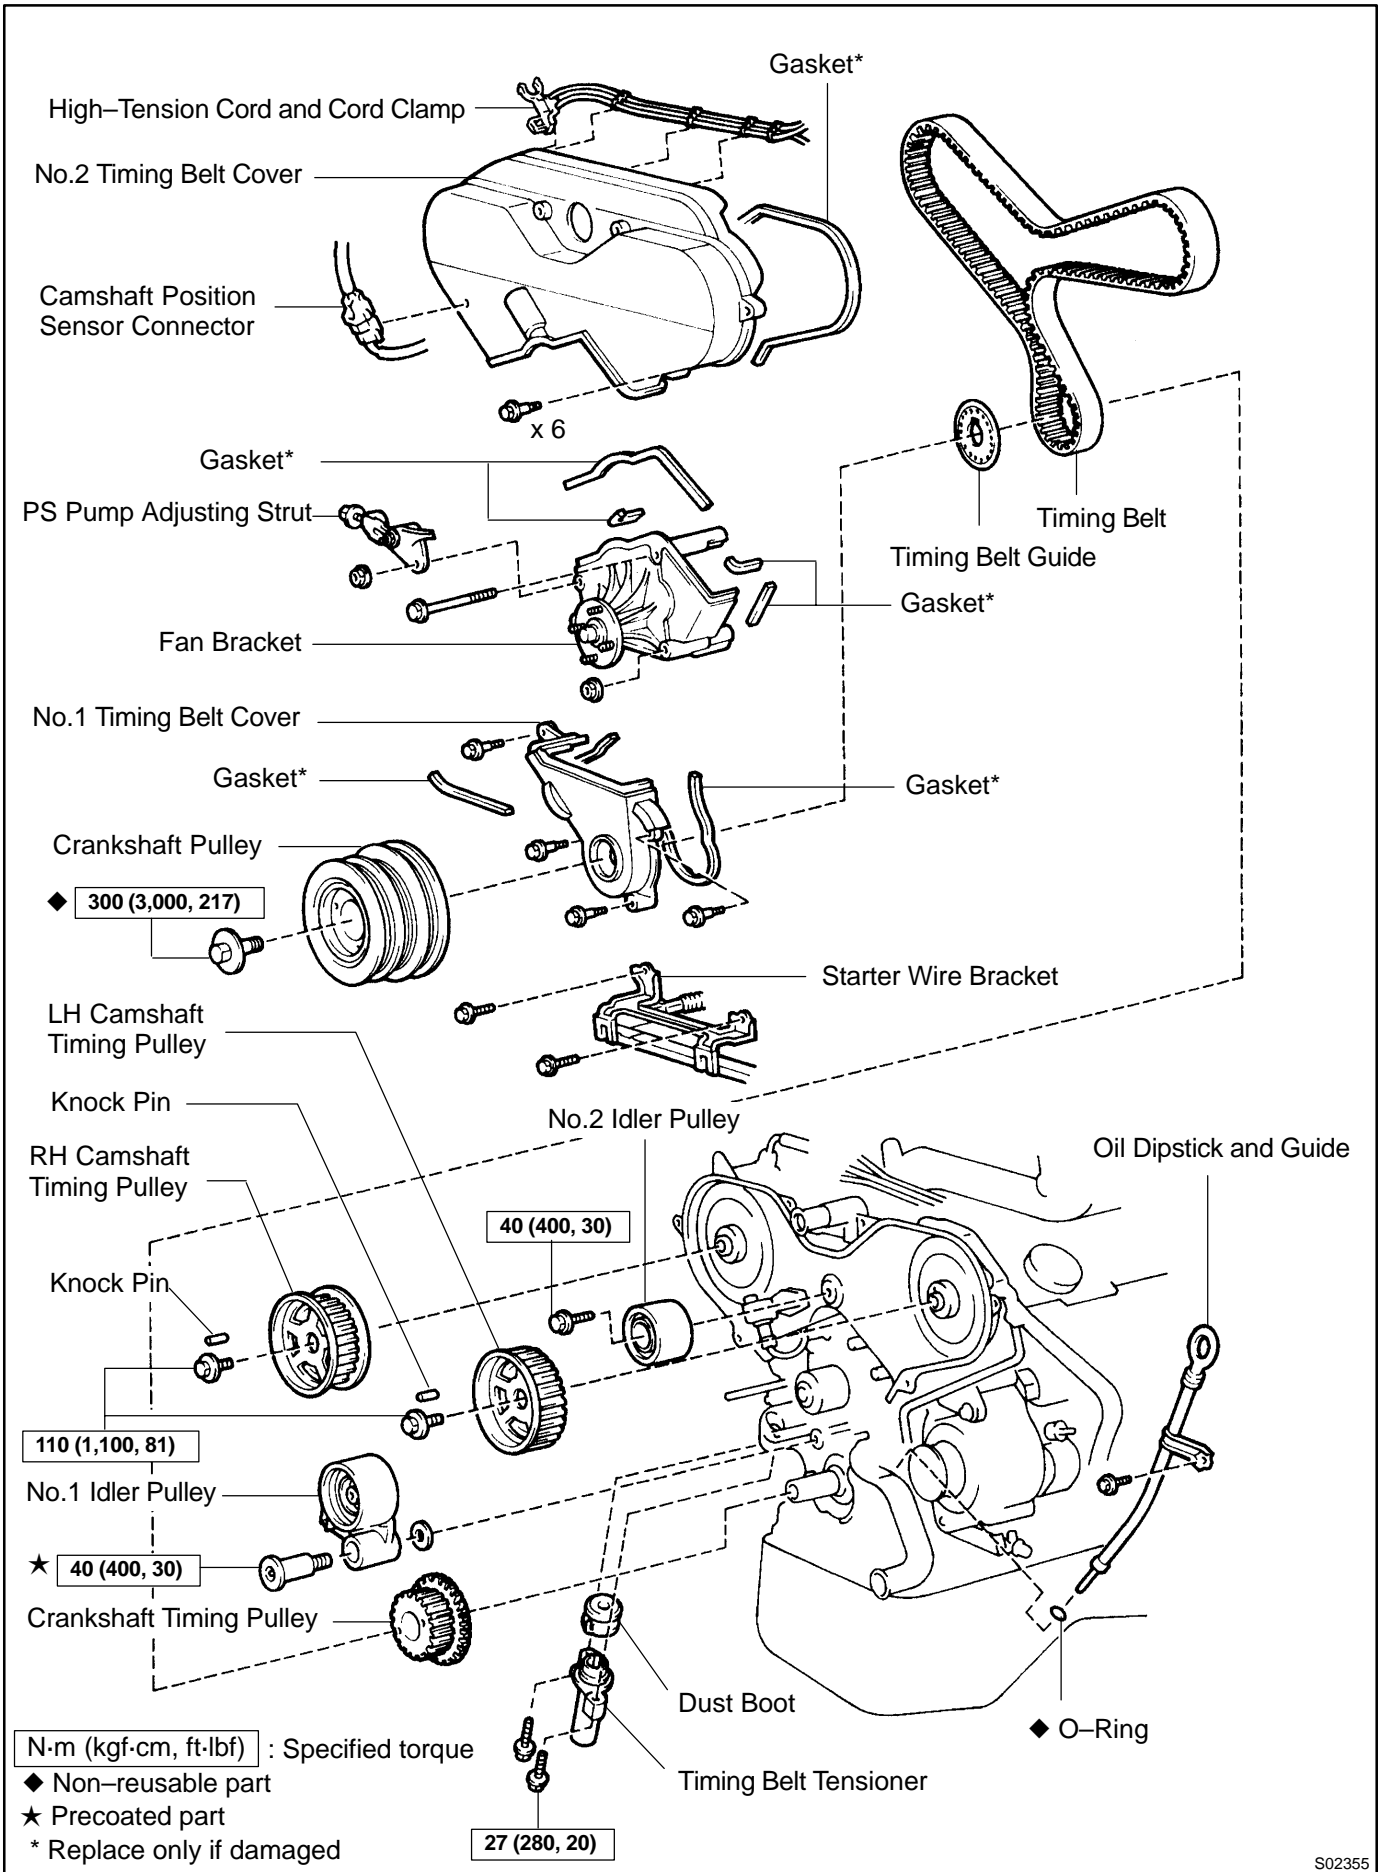

OIL PUMP COMPONENTS

LU021-06

P

B13563

LUBRICATION (5VZ-FE) - OIL PUMP

S02355

LUBRICATION (5VZ-FE) - OIL PUMP