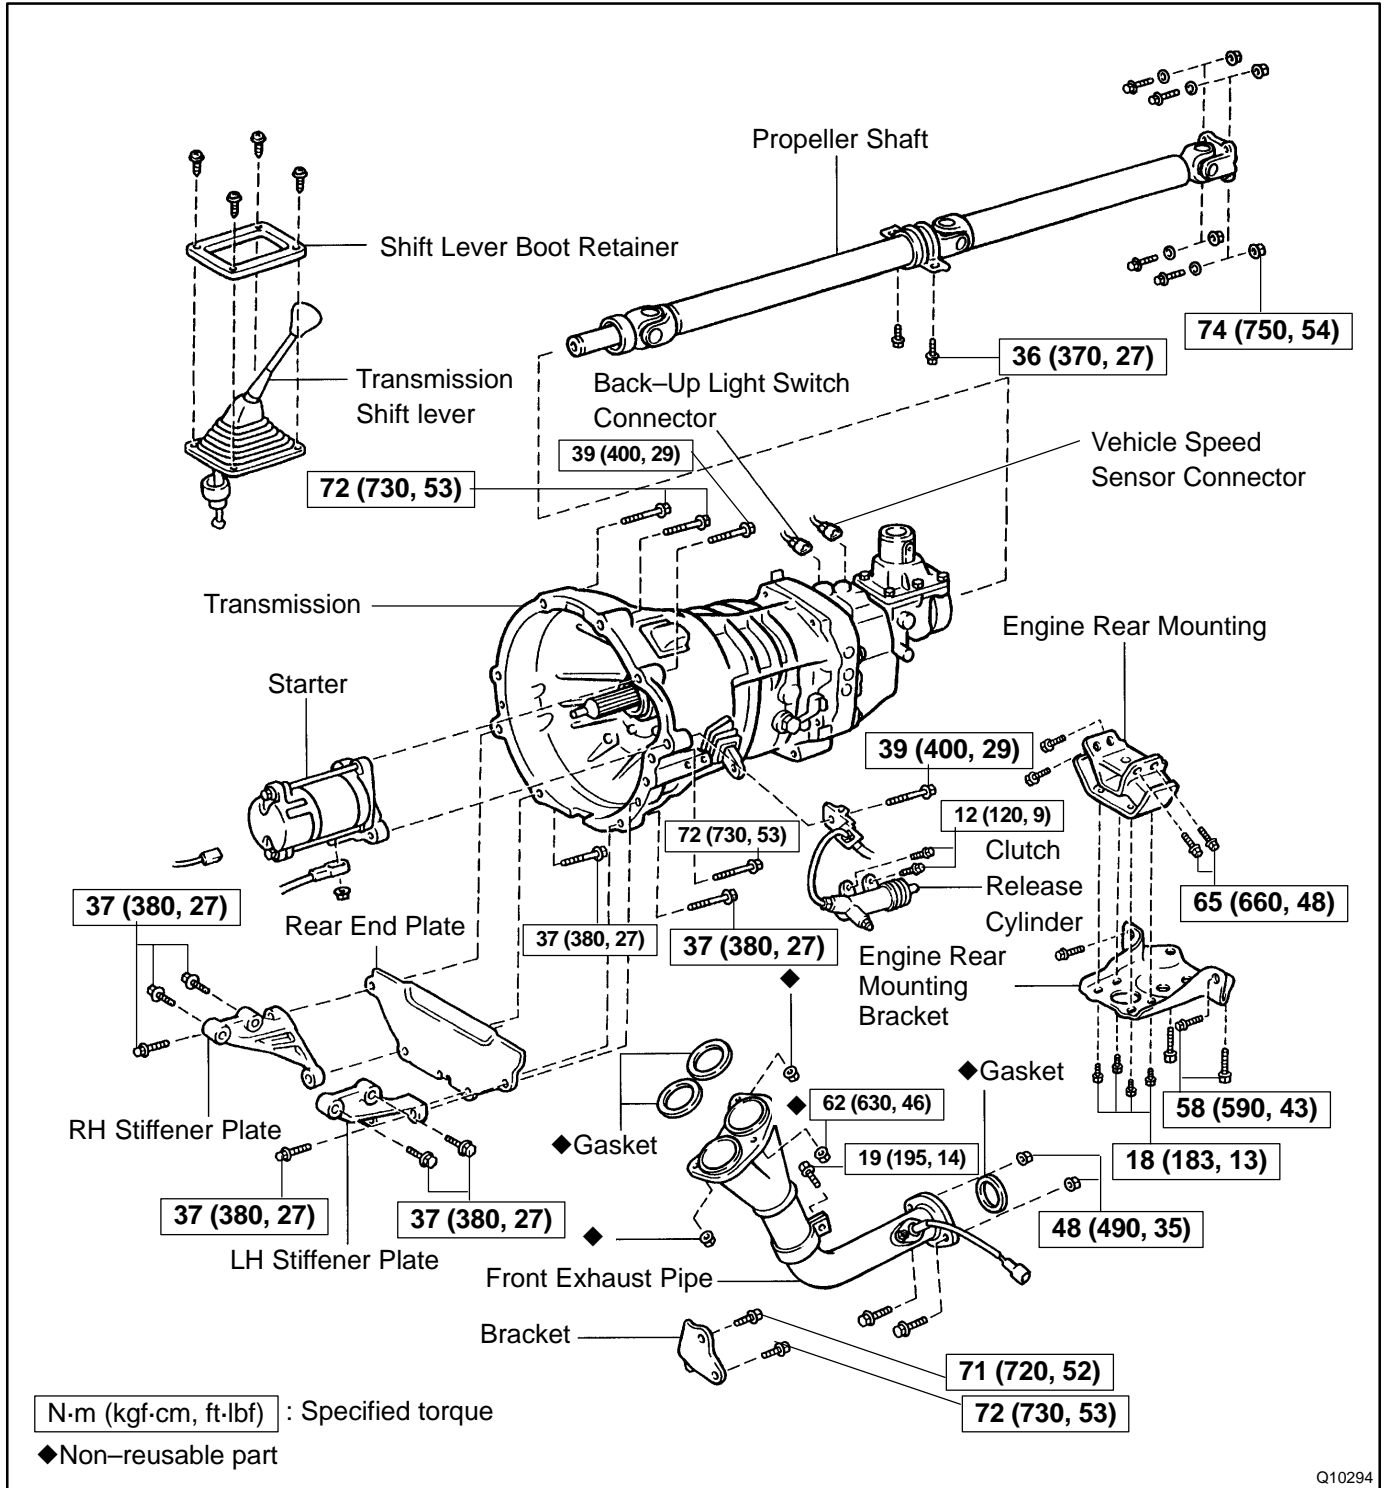

MANUAL TRANSMISSION UNIT (2WD) COMPONENTS

MT01Z-01

Q10294