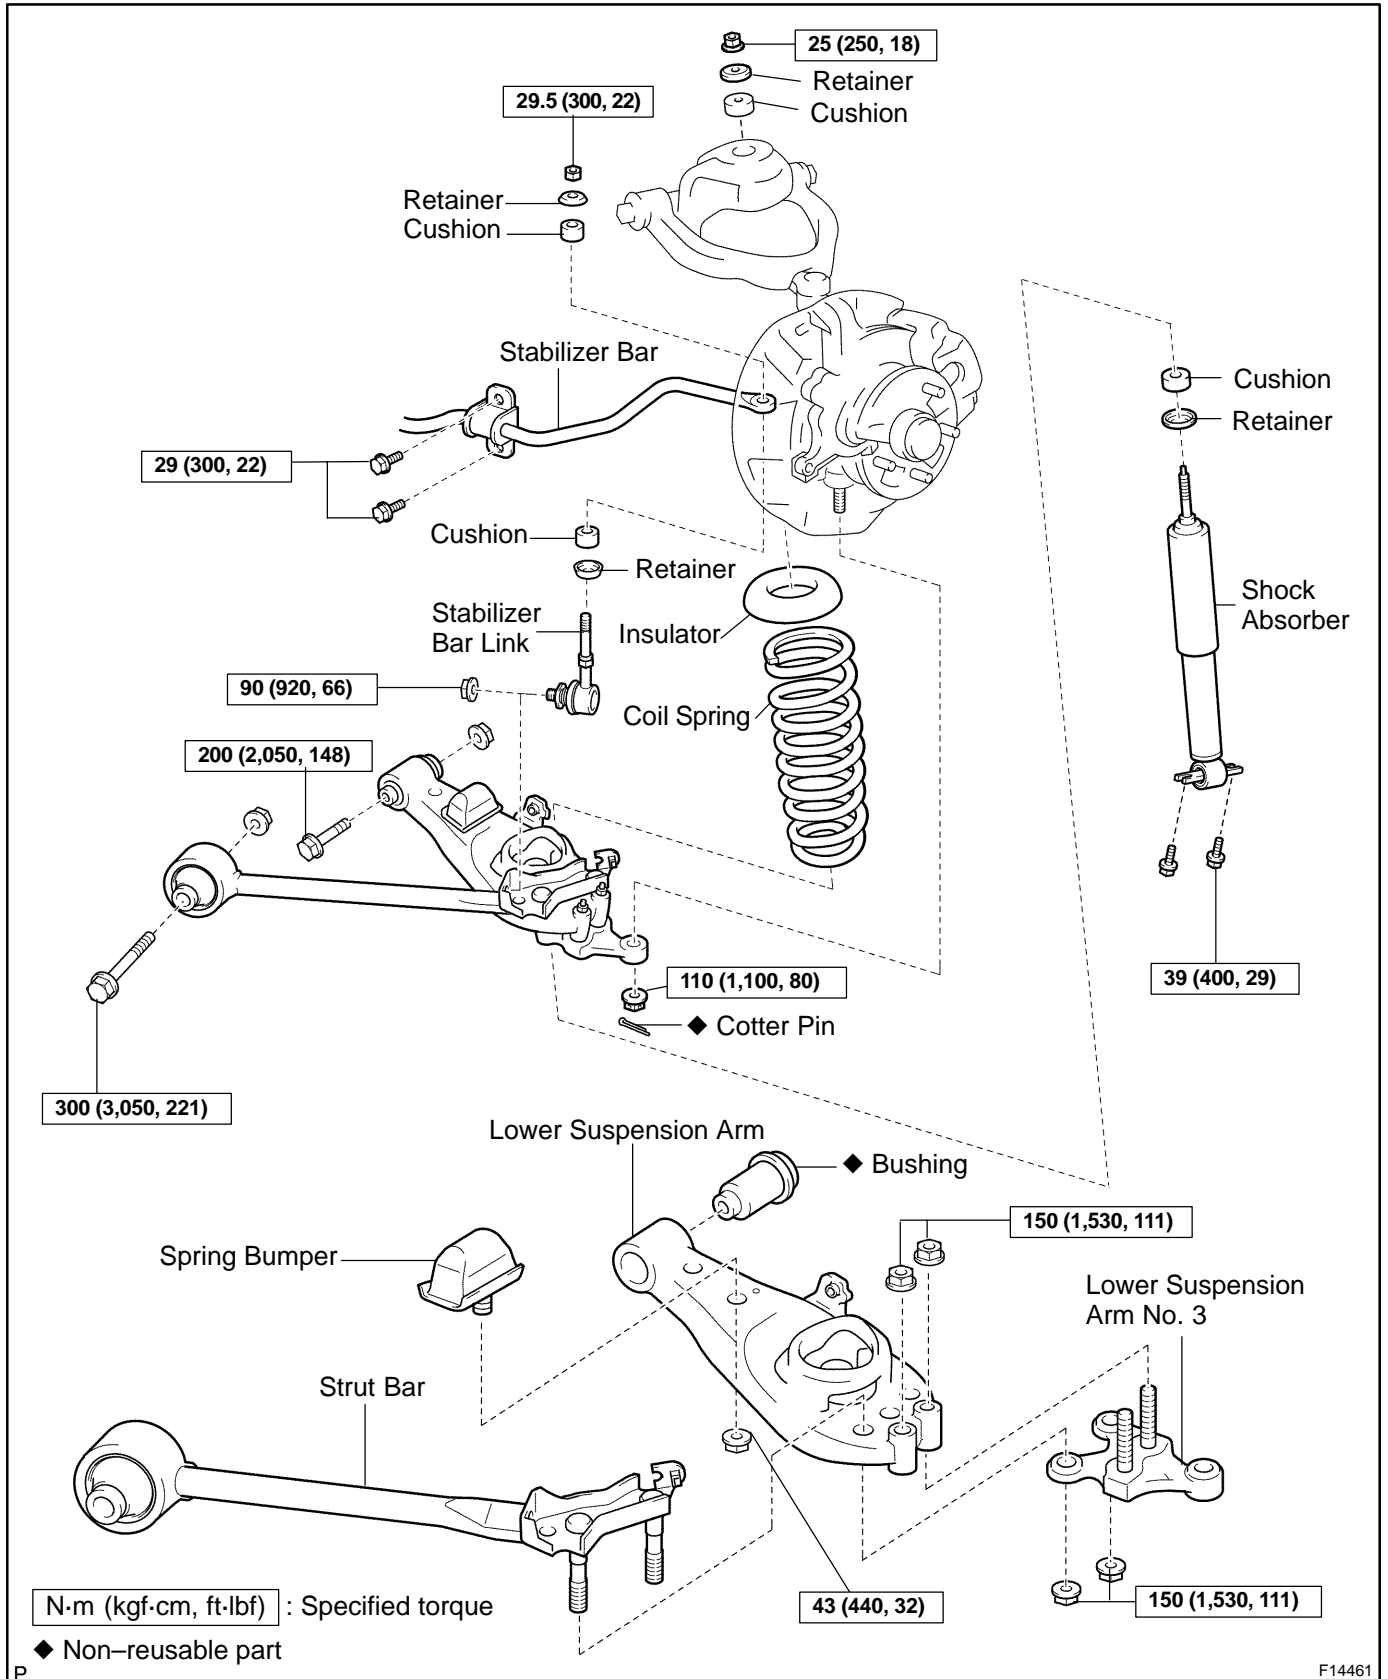

FRONT LOWER SUSPENSION ARM AND COIL SPRING (2WD) COMPONENTS

SA0AF-03

F14461