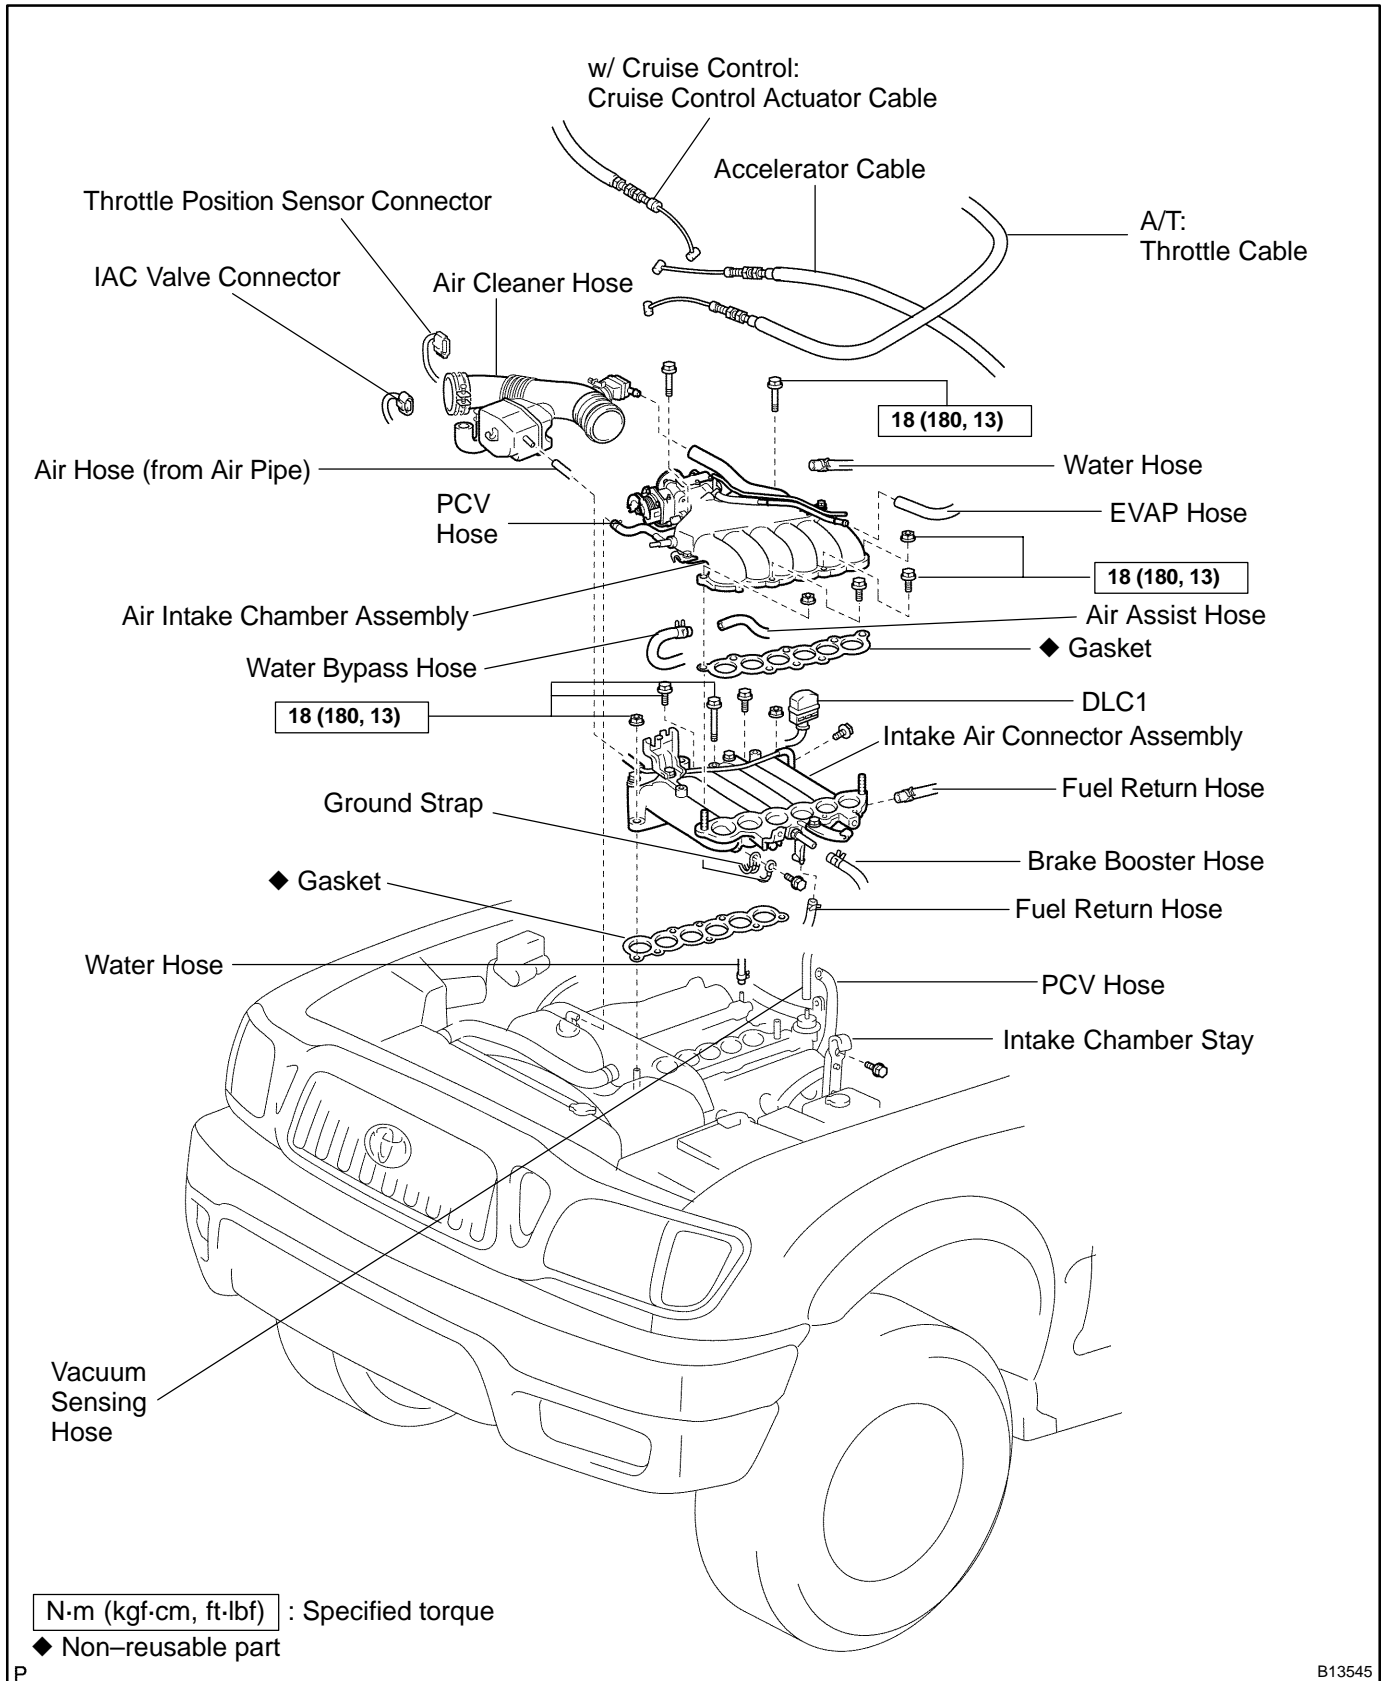

FUEL PRESSURE REGULATOR COMPONENTS

SF04H-08

P

B13545

SFI (5VZ-FE) - FUEL PRESSURE REGULATOR

N·m (kgf·cm, ft·lbf) : Specified torque

◆ Non-reusable part

P21128