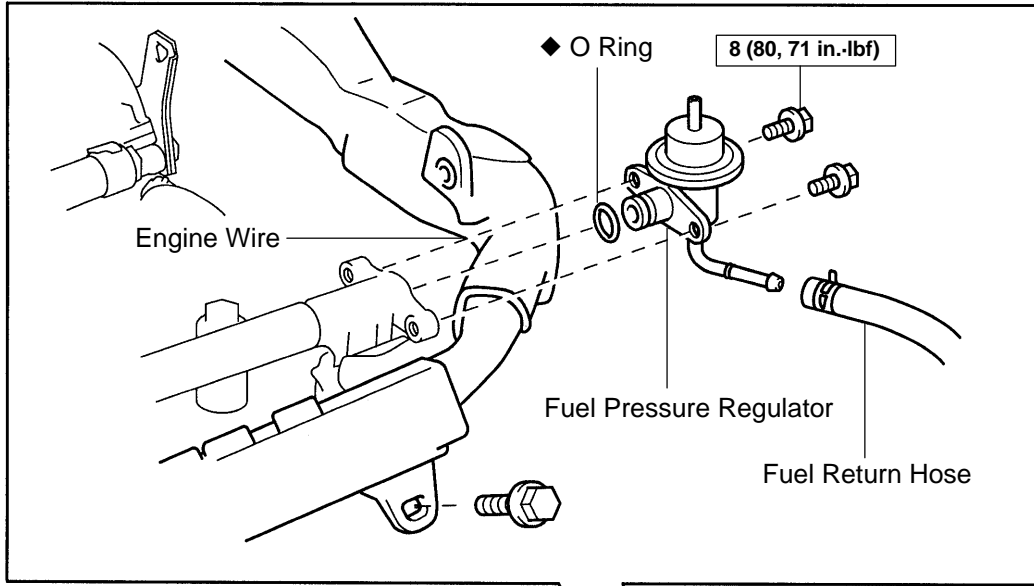

FUEL PRESSURE REGULATOR COMPONENTS

SF04H-08

P

B13545

SFI (5VZ-FE) - FUEL PRESSURE REGULATOR

N·m (kgf·cm, ft·lbf) : Specified torque

◆ Non-reusable part

P21128