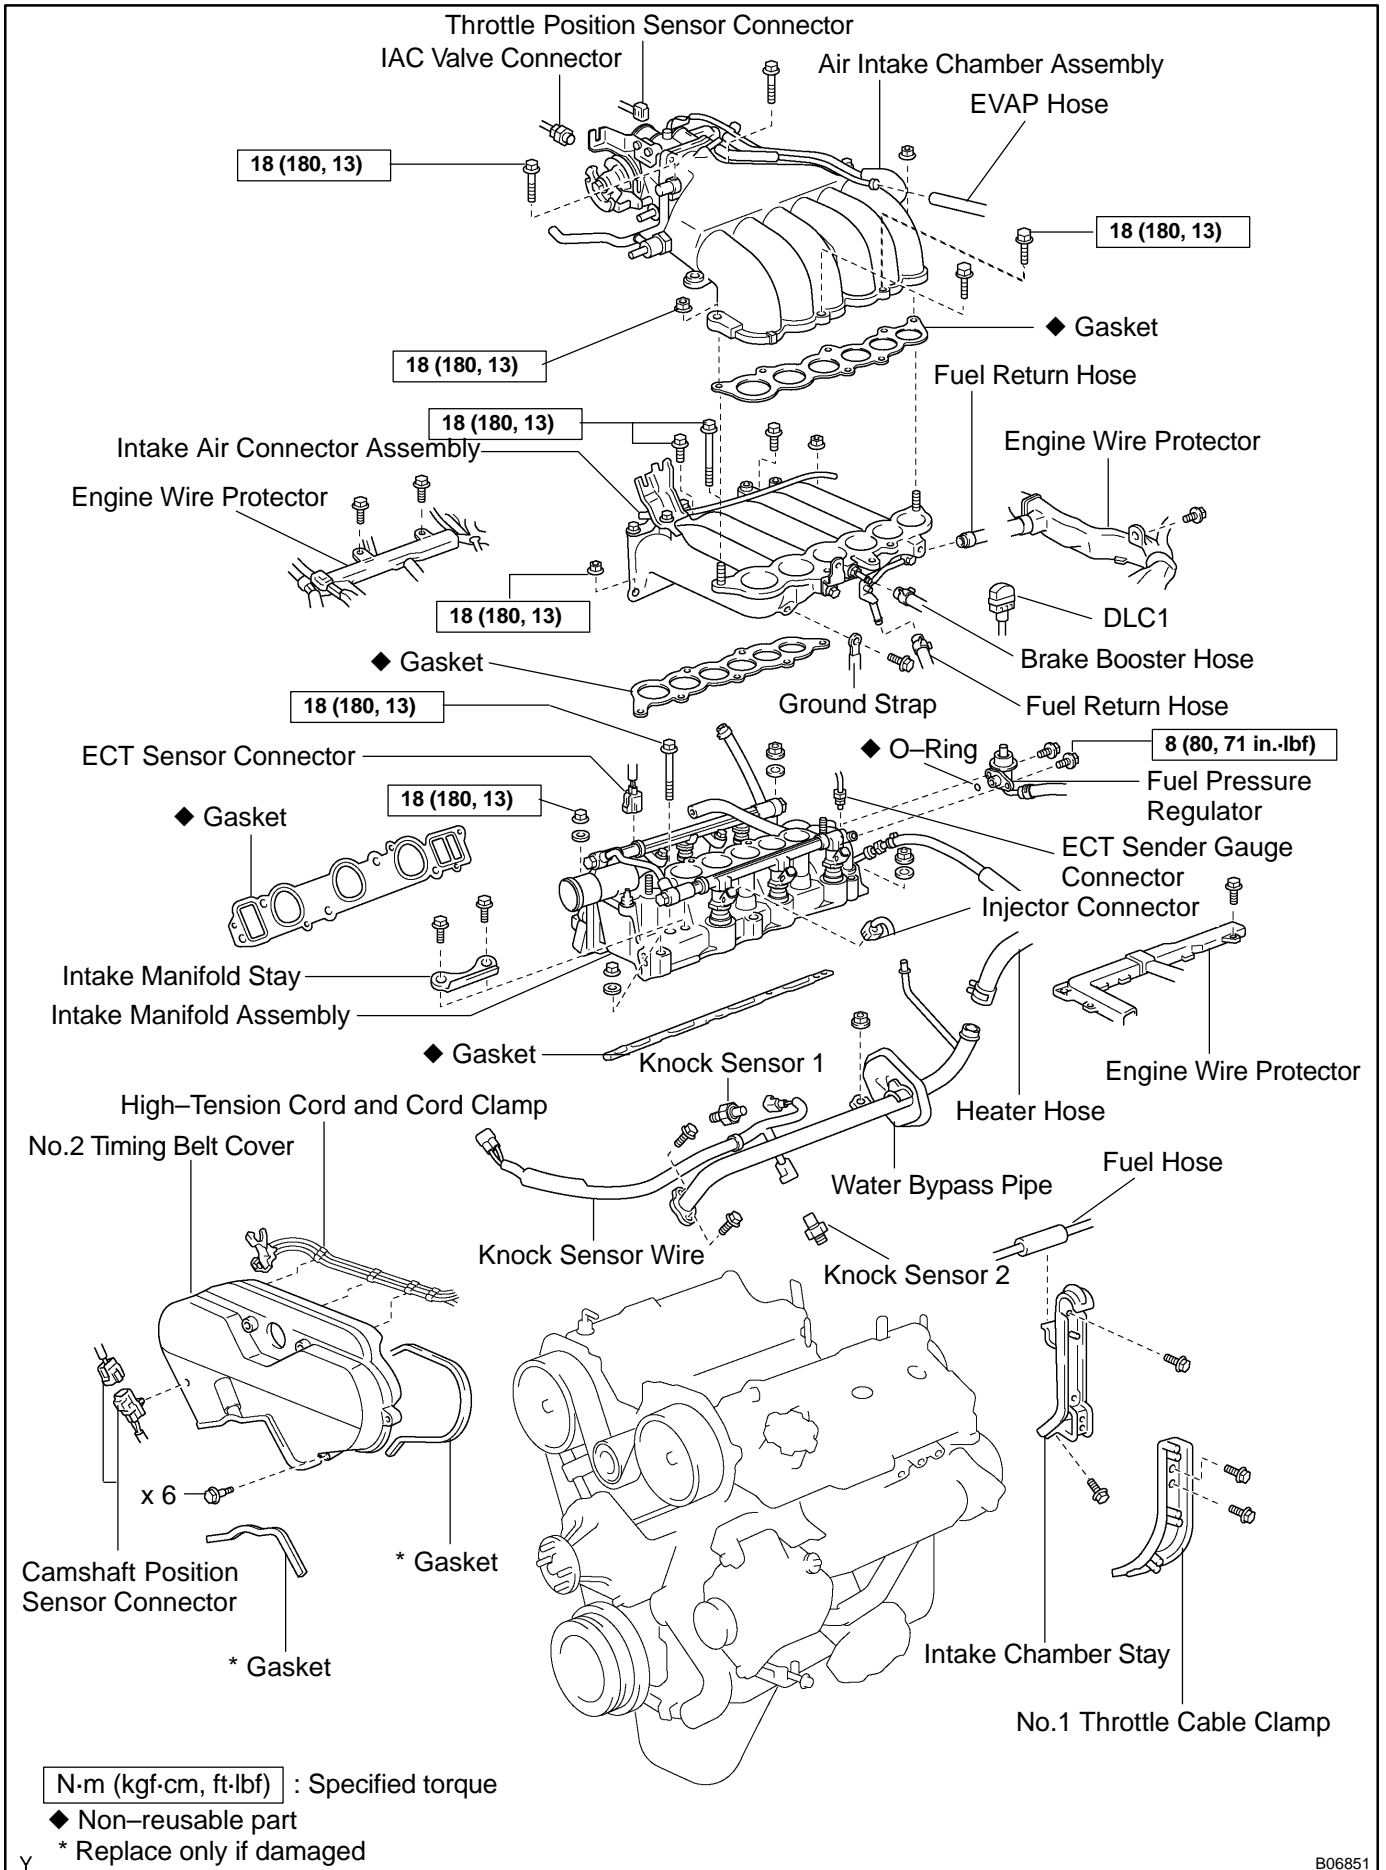

KNOCK SENSOR COMPONENTS

SF05C-07

SFI (5VZ-FE) - KNOCK SENSOR

B06851