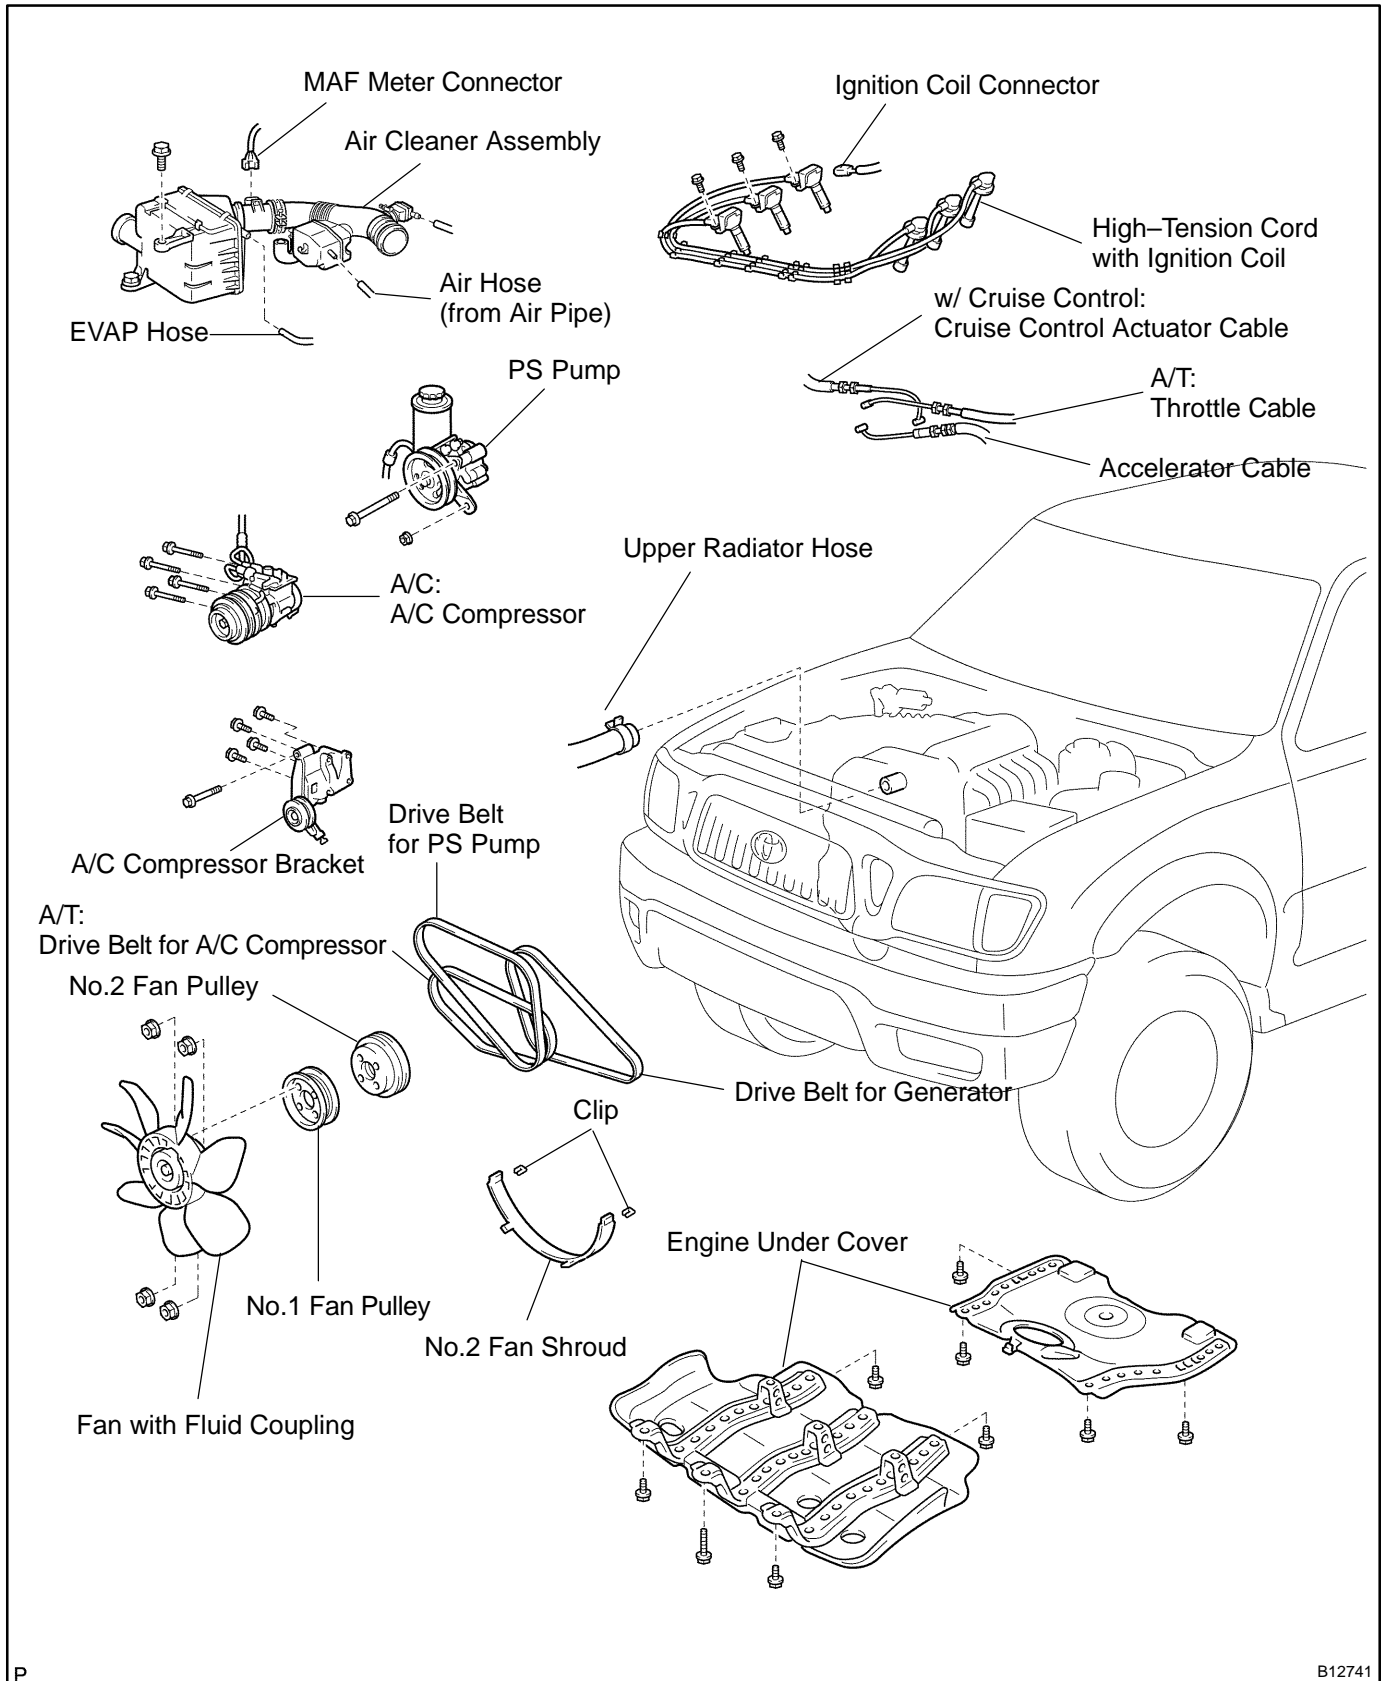

KNOCK SENSOR COMPONENTS

SF05C-07

SFI (5VZ-FE) - KNOCK SENSOR

B06851