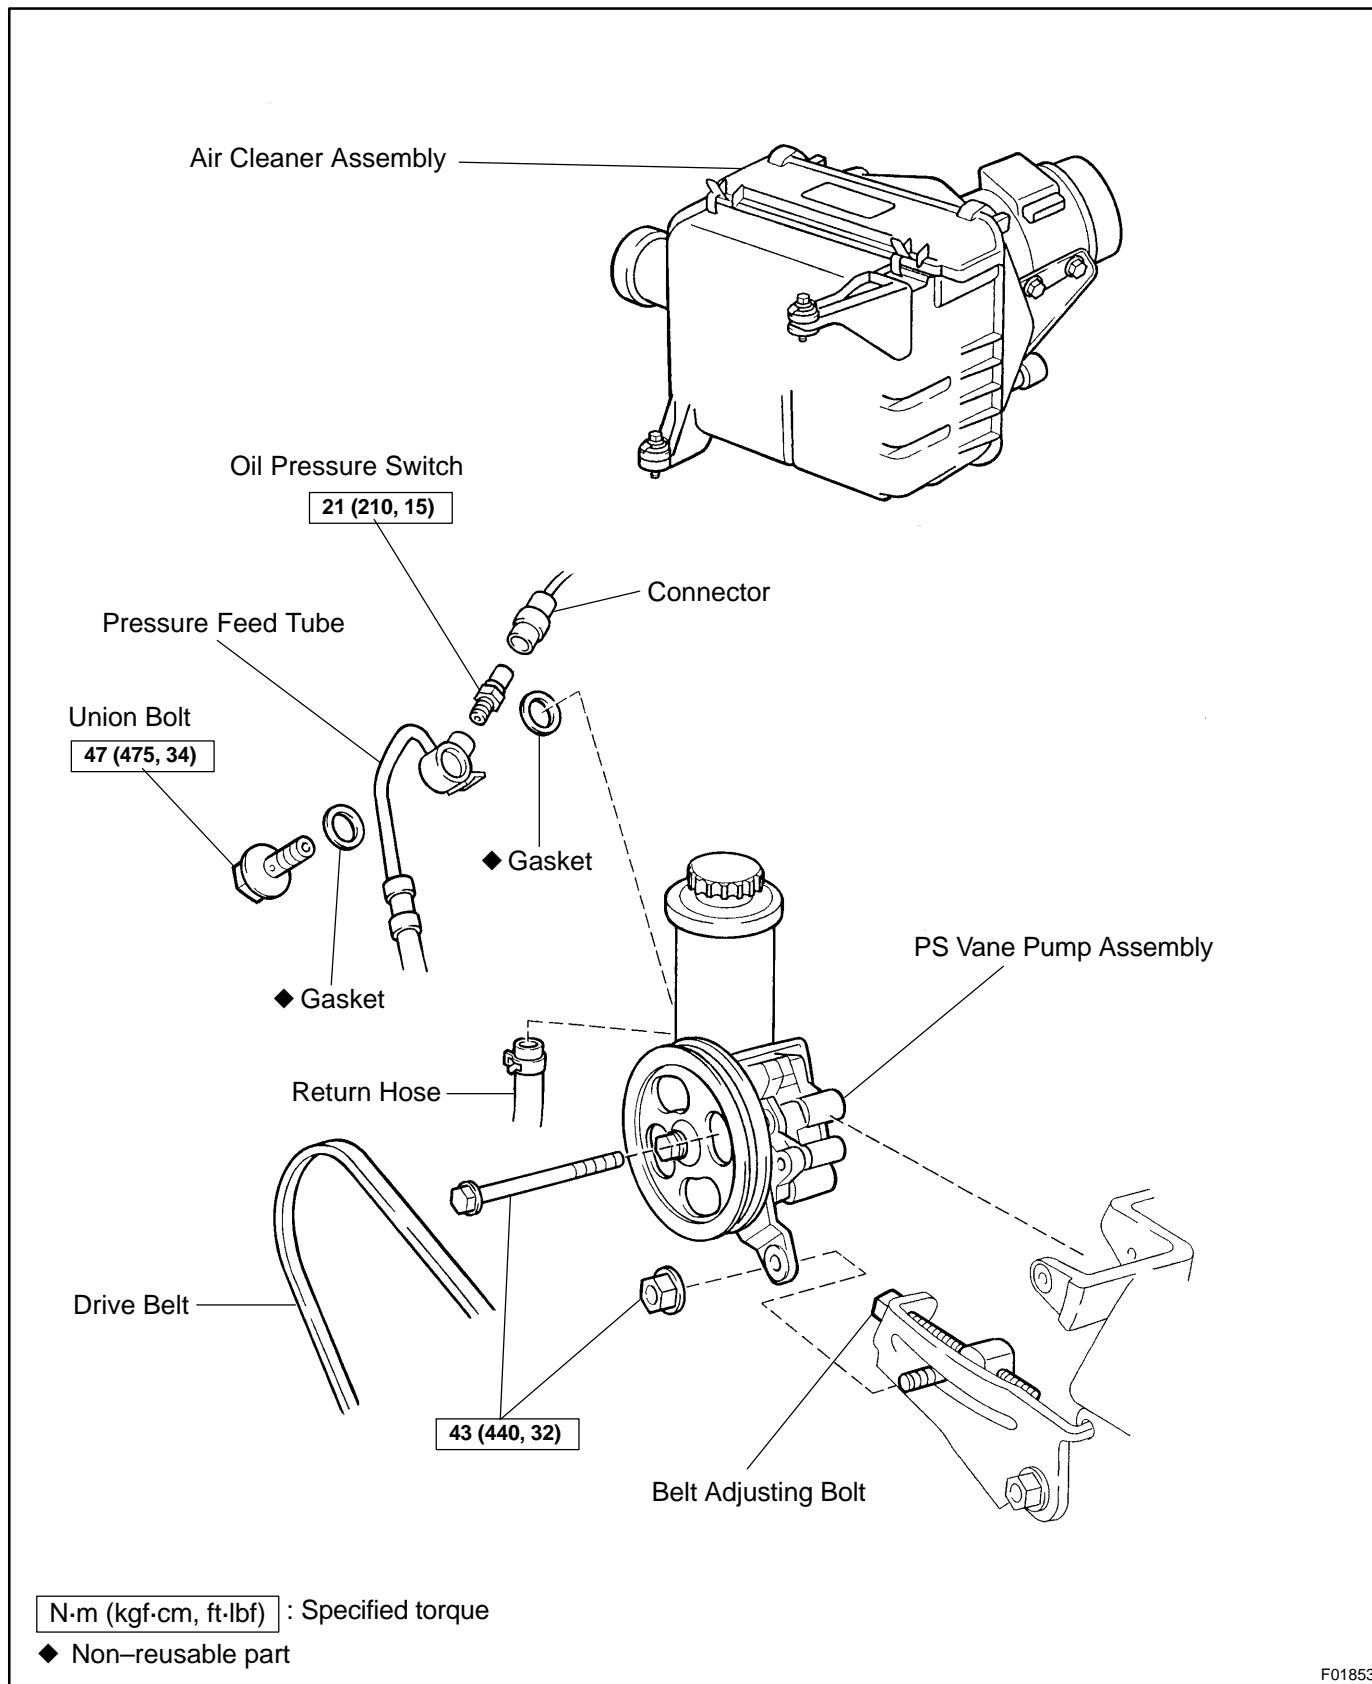

# POWER STEERING VANE PUMP (5VZ-FE) COMPONENTS

SR04X-03

F01853

W03427