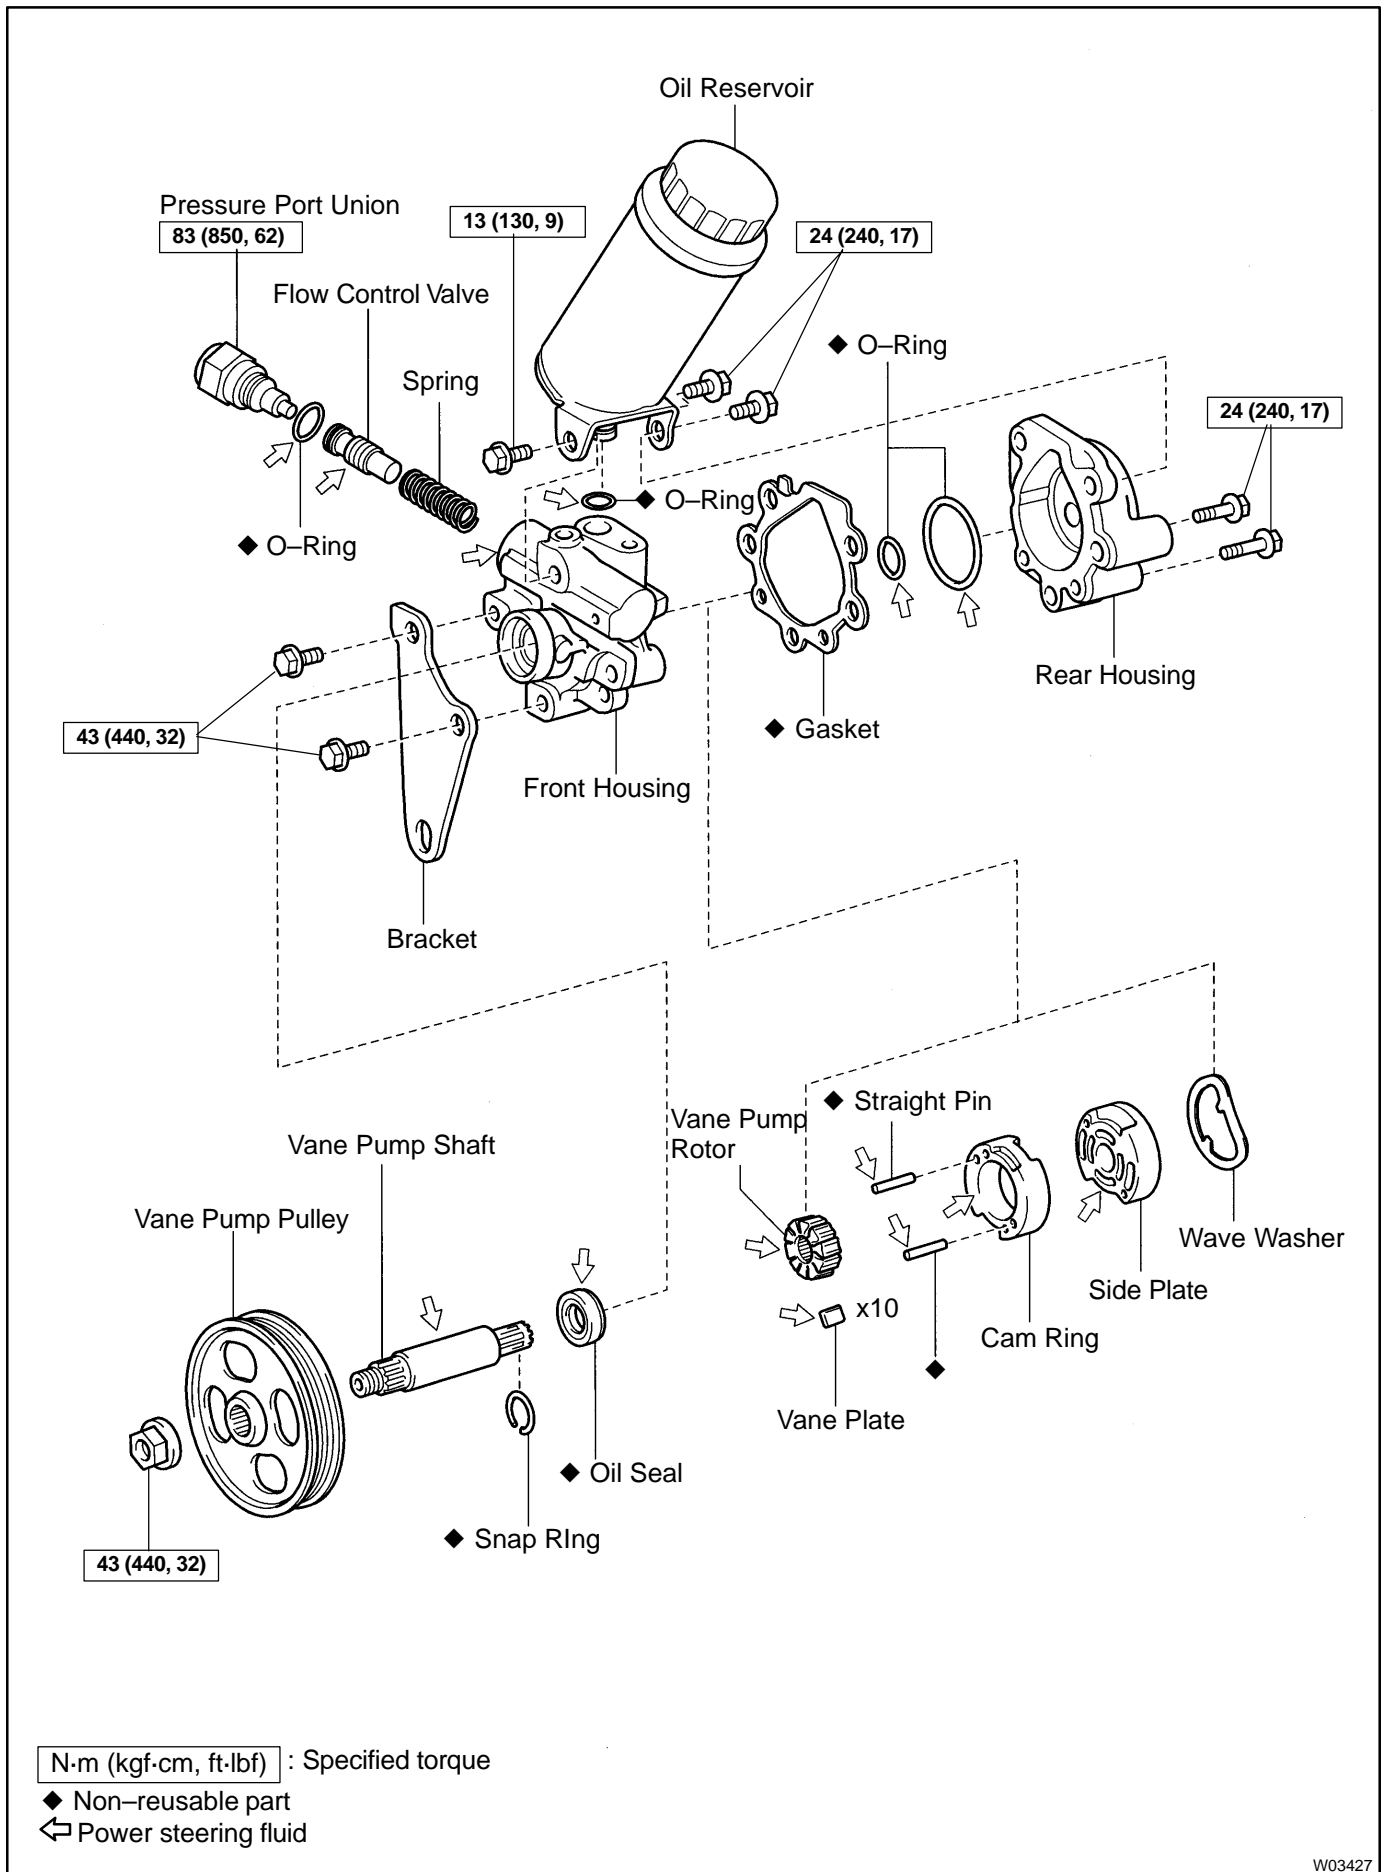

# POWER STEERING VANE PUMP (5VZ-FE) COMPONENTS

SR04X-03

F01853

W03427