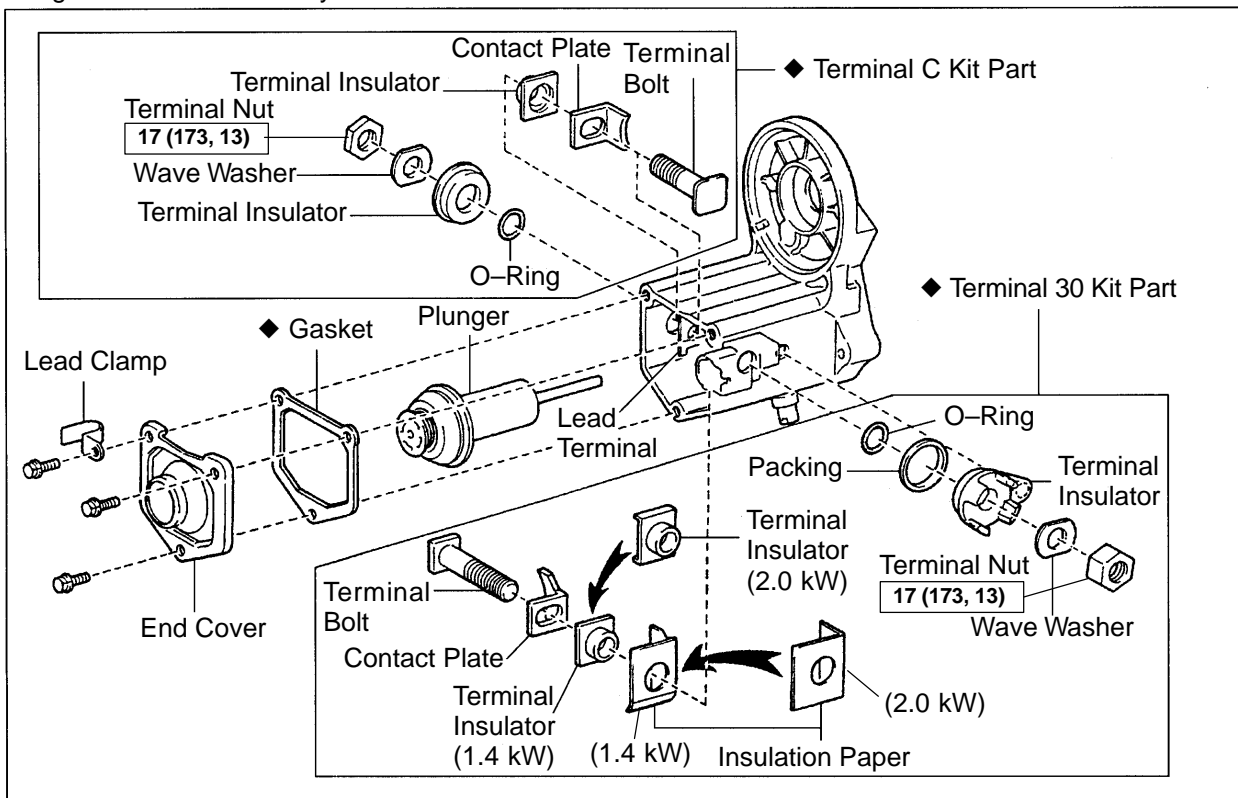

STARTER COMPONENTS

ST00X-02

P14948
Z14307

STARTING (2RZ-FE, 3RZ-FE) - STARTER

Magnetic Switch Assembly

N·m (kgf·cm, ft·lbf) : Specified torque
 ◆ Non-reusable part

P26016