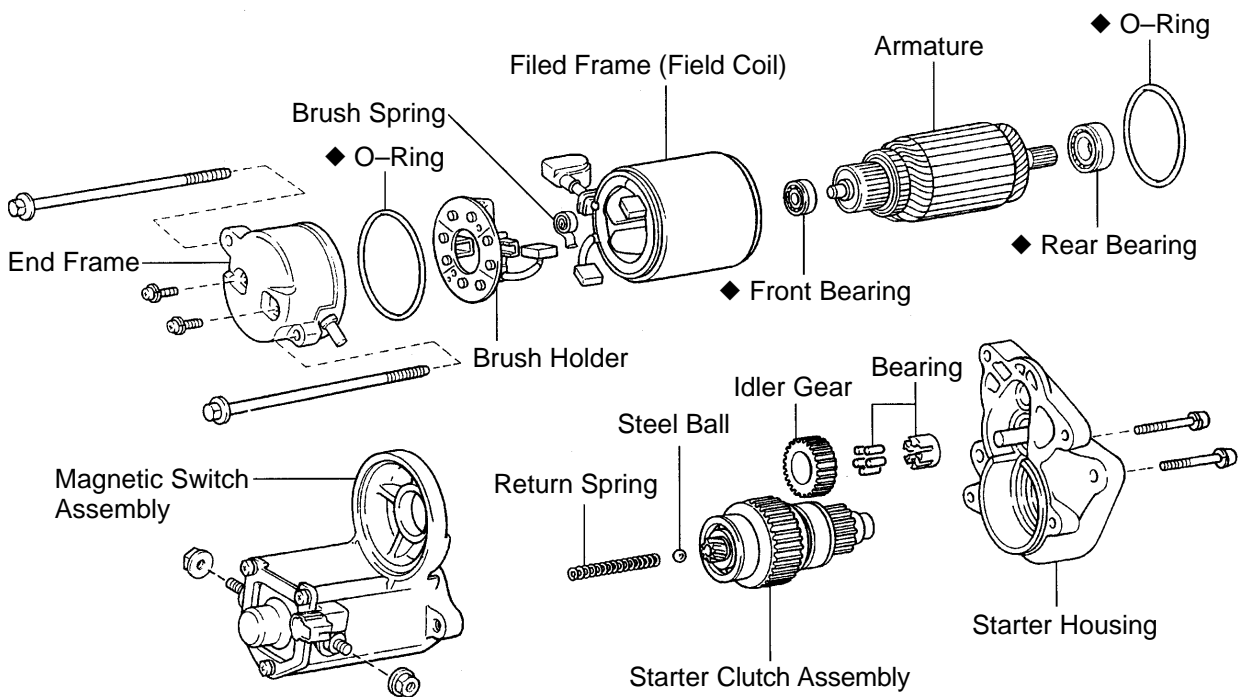

STARTER COMPONENTS

ST00X-02

P14948
Z14307

STARTING (2RZ-FE, 3RZ-FE) - STARTER

Magnetic Switch Assembly

N·m (kgf·cm, ft·lbf) : Specified torque
 ◆ Non-reusable part

P26016