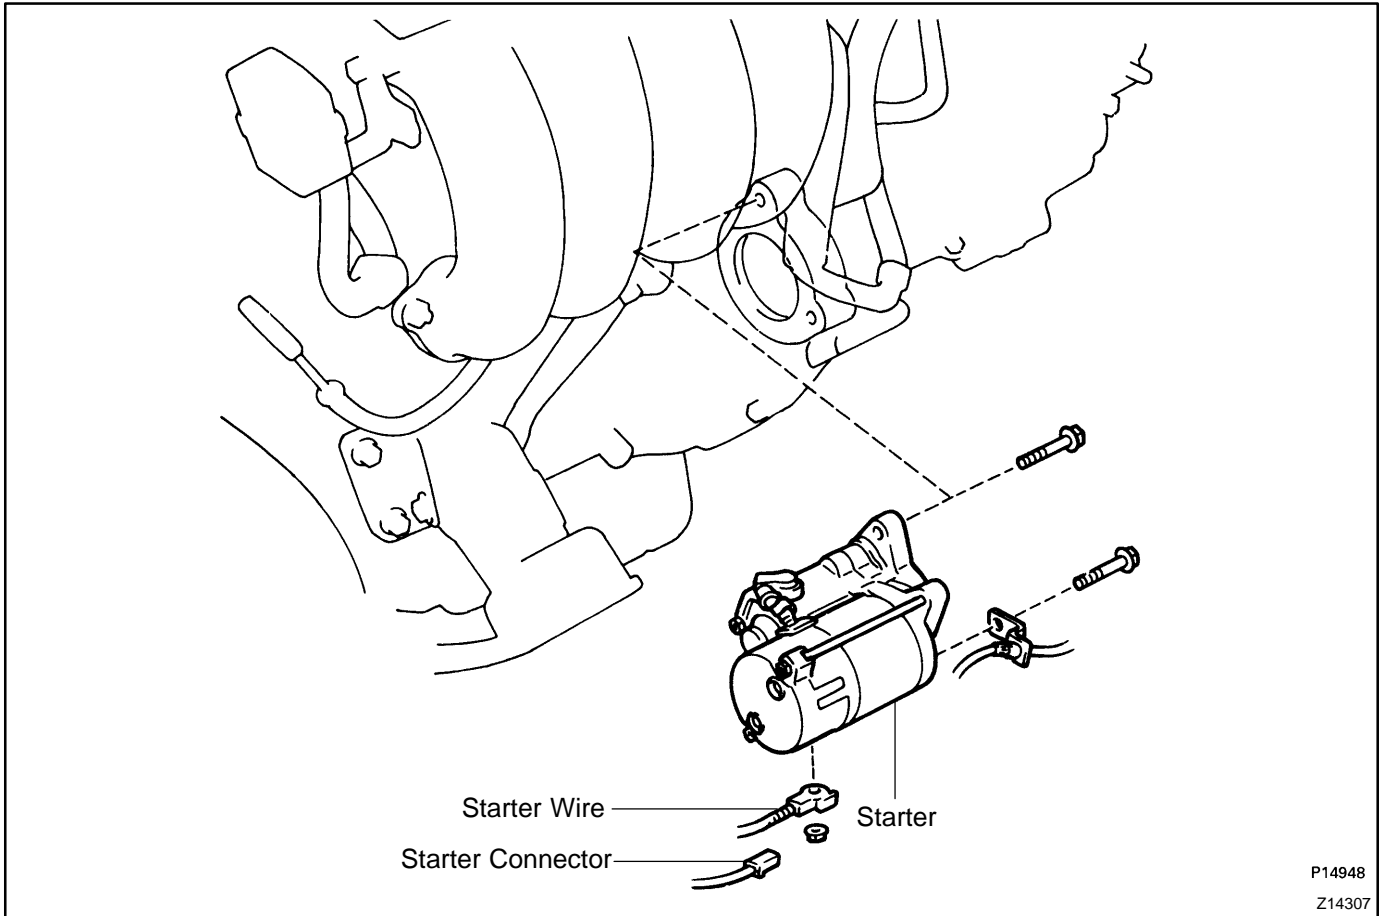

STARTER COMPONENTS

ST00X-02

P14948
Z14307

STARTING (2RZ-FE, 3RZ-FE) - STARTER

Magnetic Switch Assembly

N·m (kgf·cm, ft·lbf) : Specified torque
 ◆ Non-reusable part

P26016