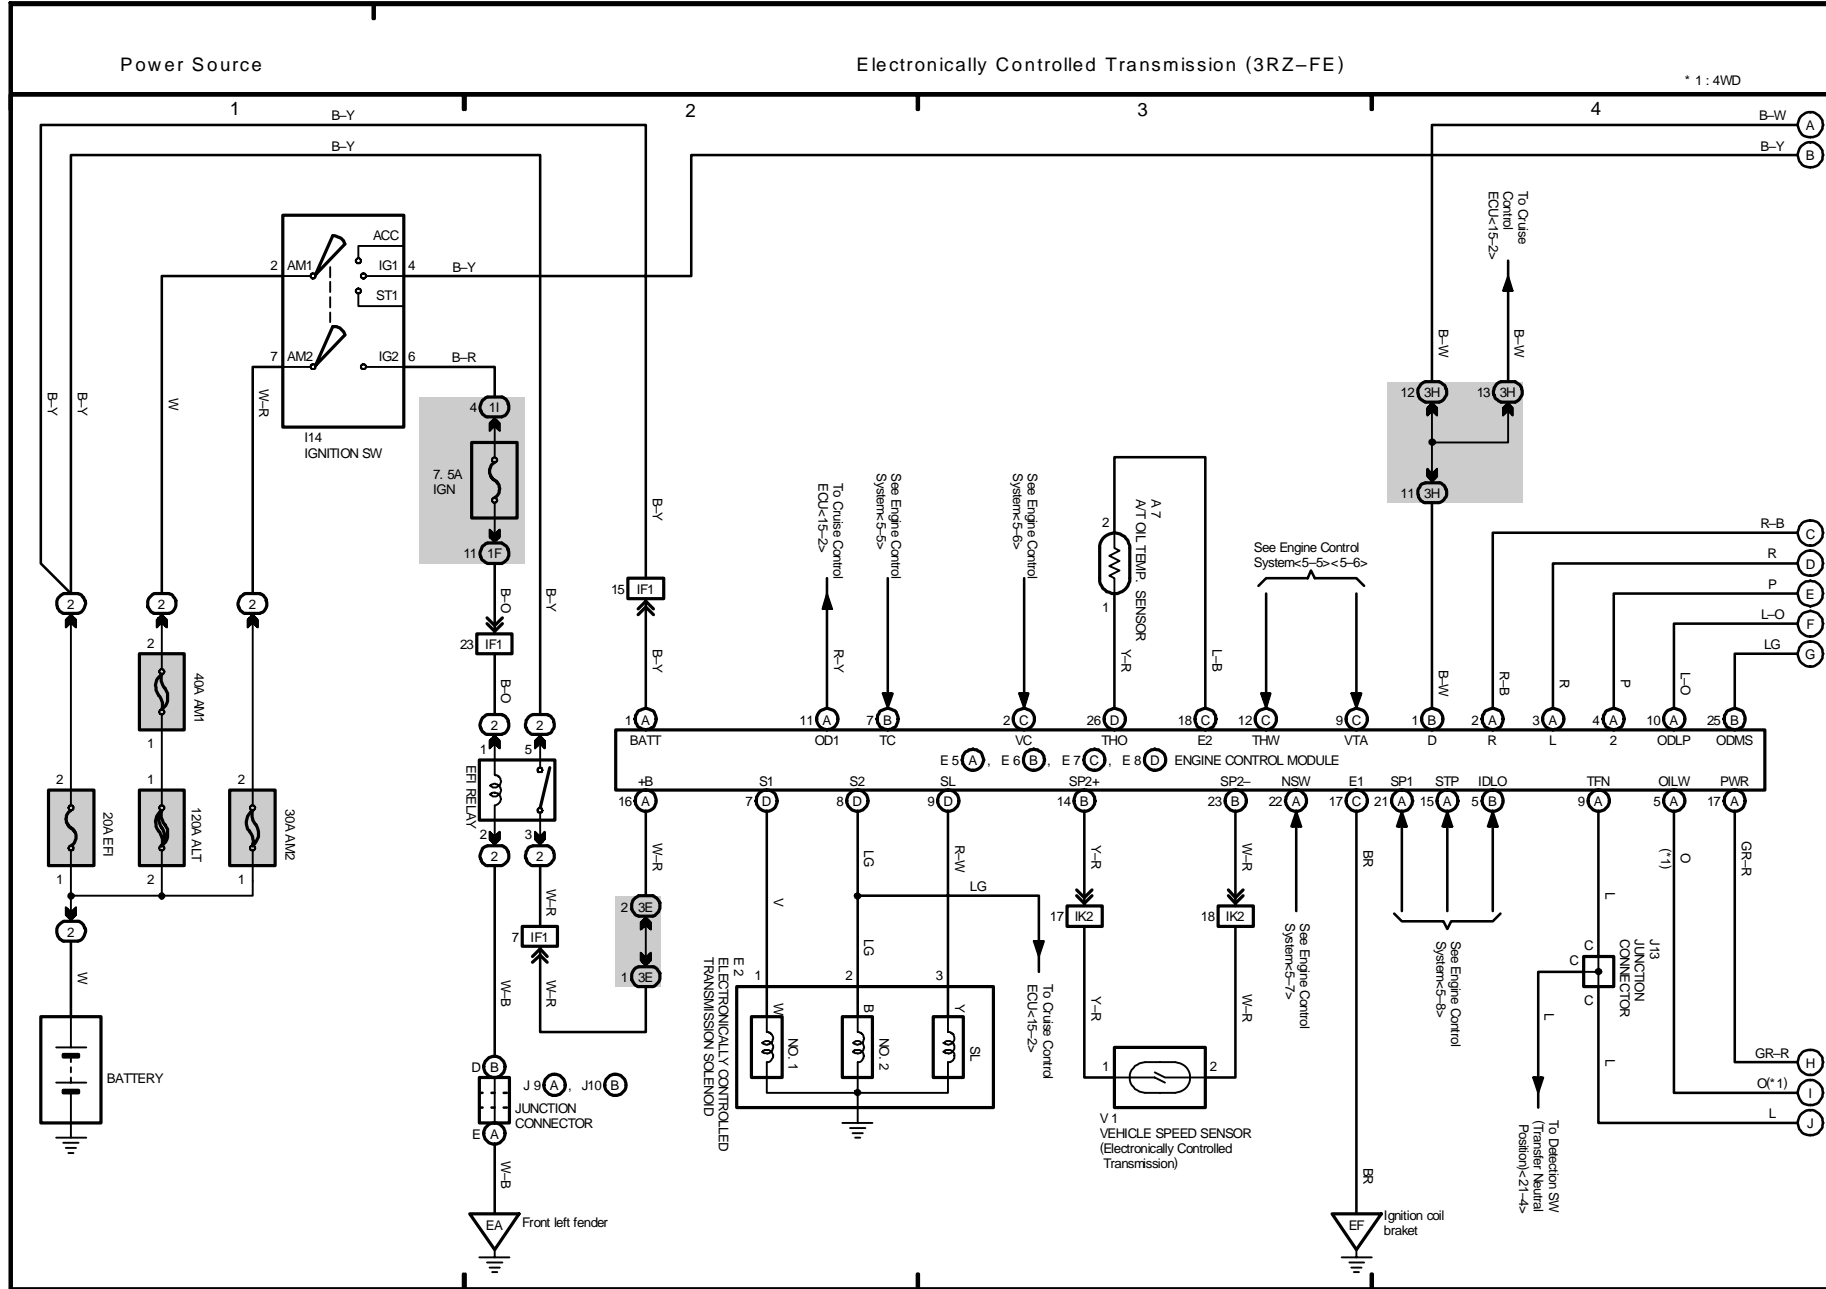

2003 TOYOTA TACOMA (EWDS17U)