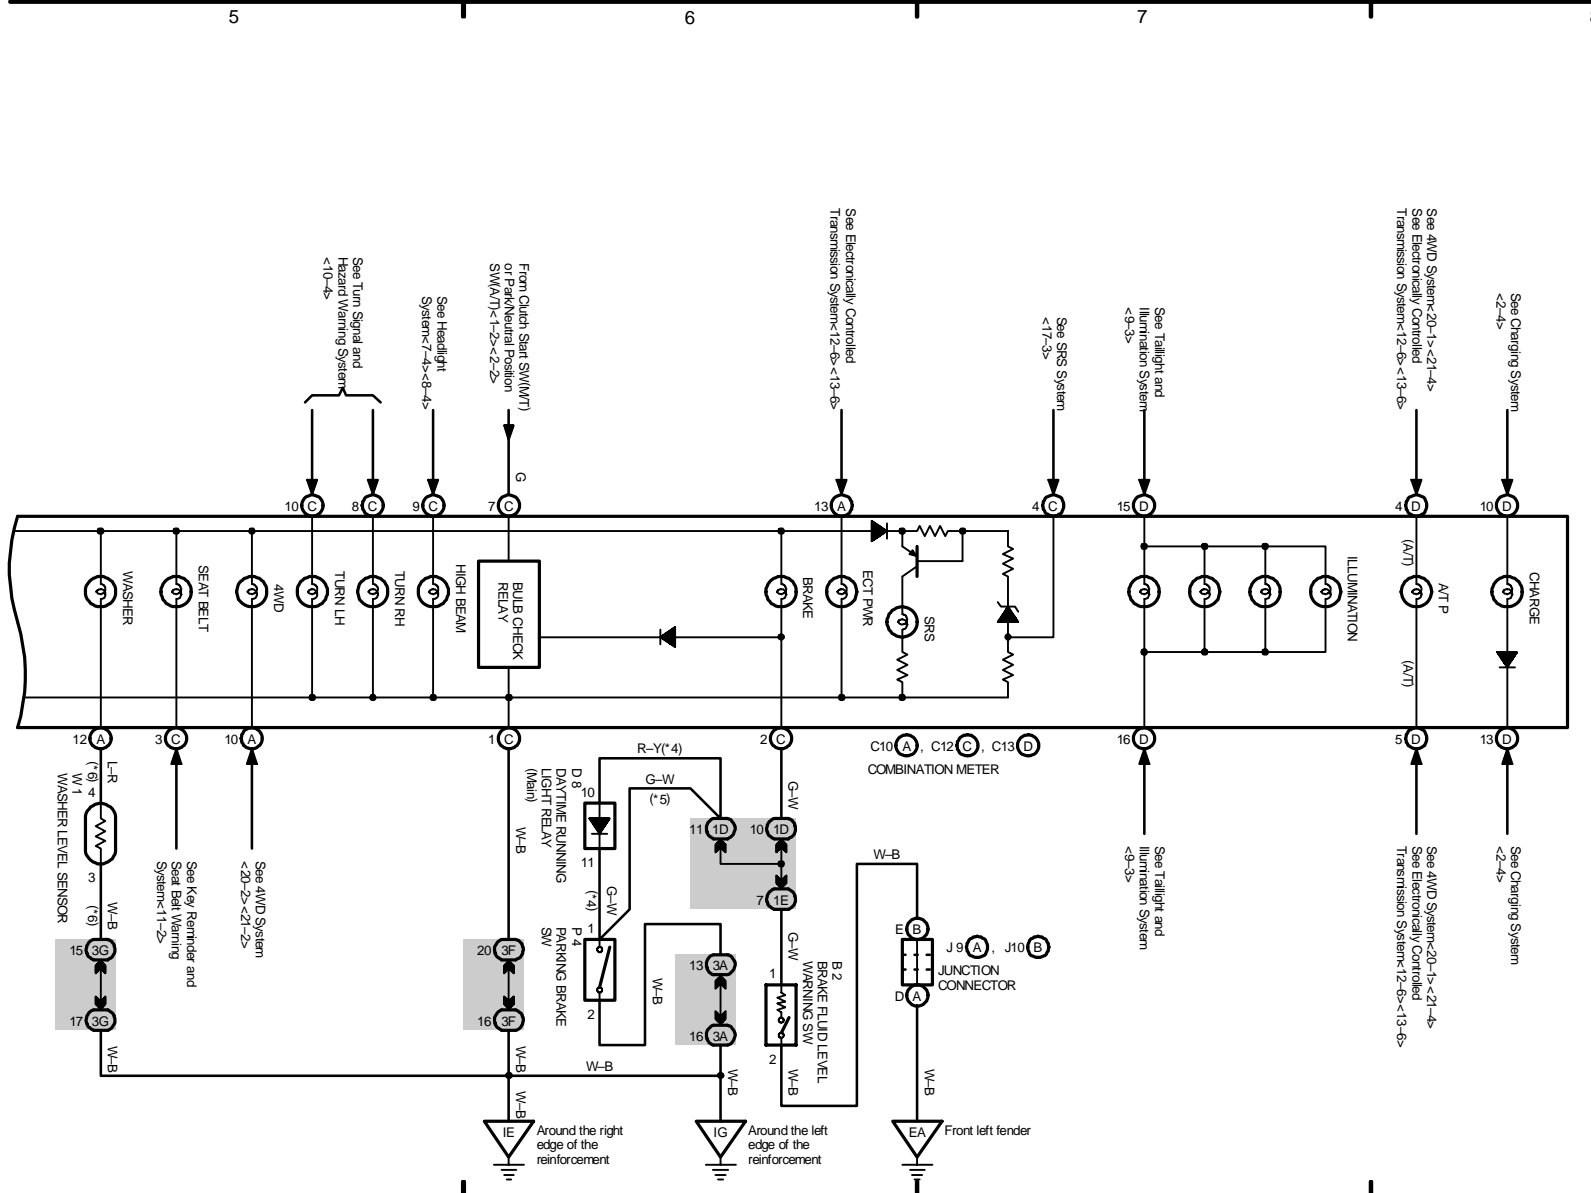

# **M OVERALL ELECTRICAL WIRING DIAGRAM**

---

# M OVERALL ELECTRICAL WIRING DIAGRAM

---

2003 TOYOTA TACOMA (EWD517U)

Combination Meter (w/ Tachometer)

- \* 4 : w/ Daytime Running Light
- \* 5 : w/o Daytime Running Light
- \* 6 : Cold Area Spec.