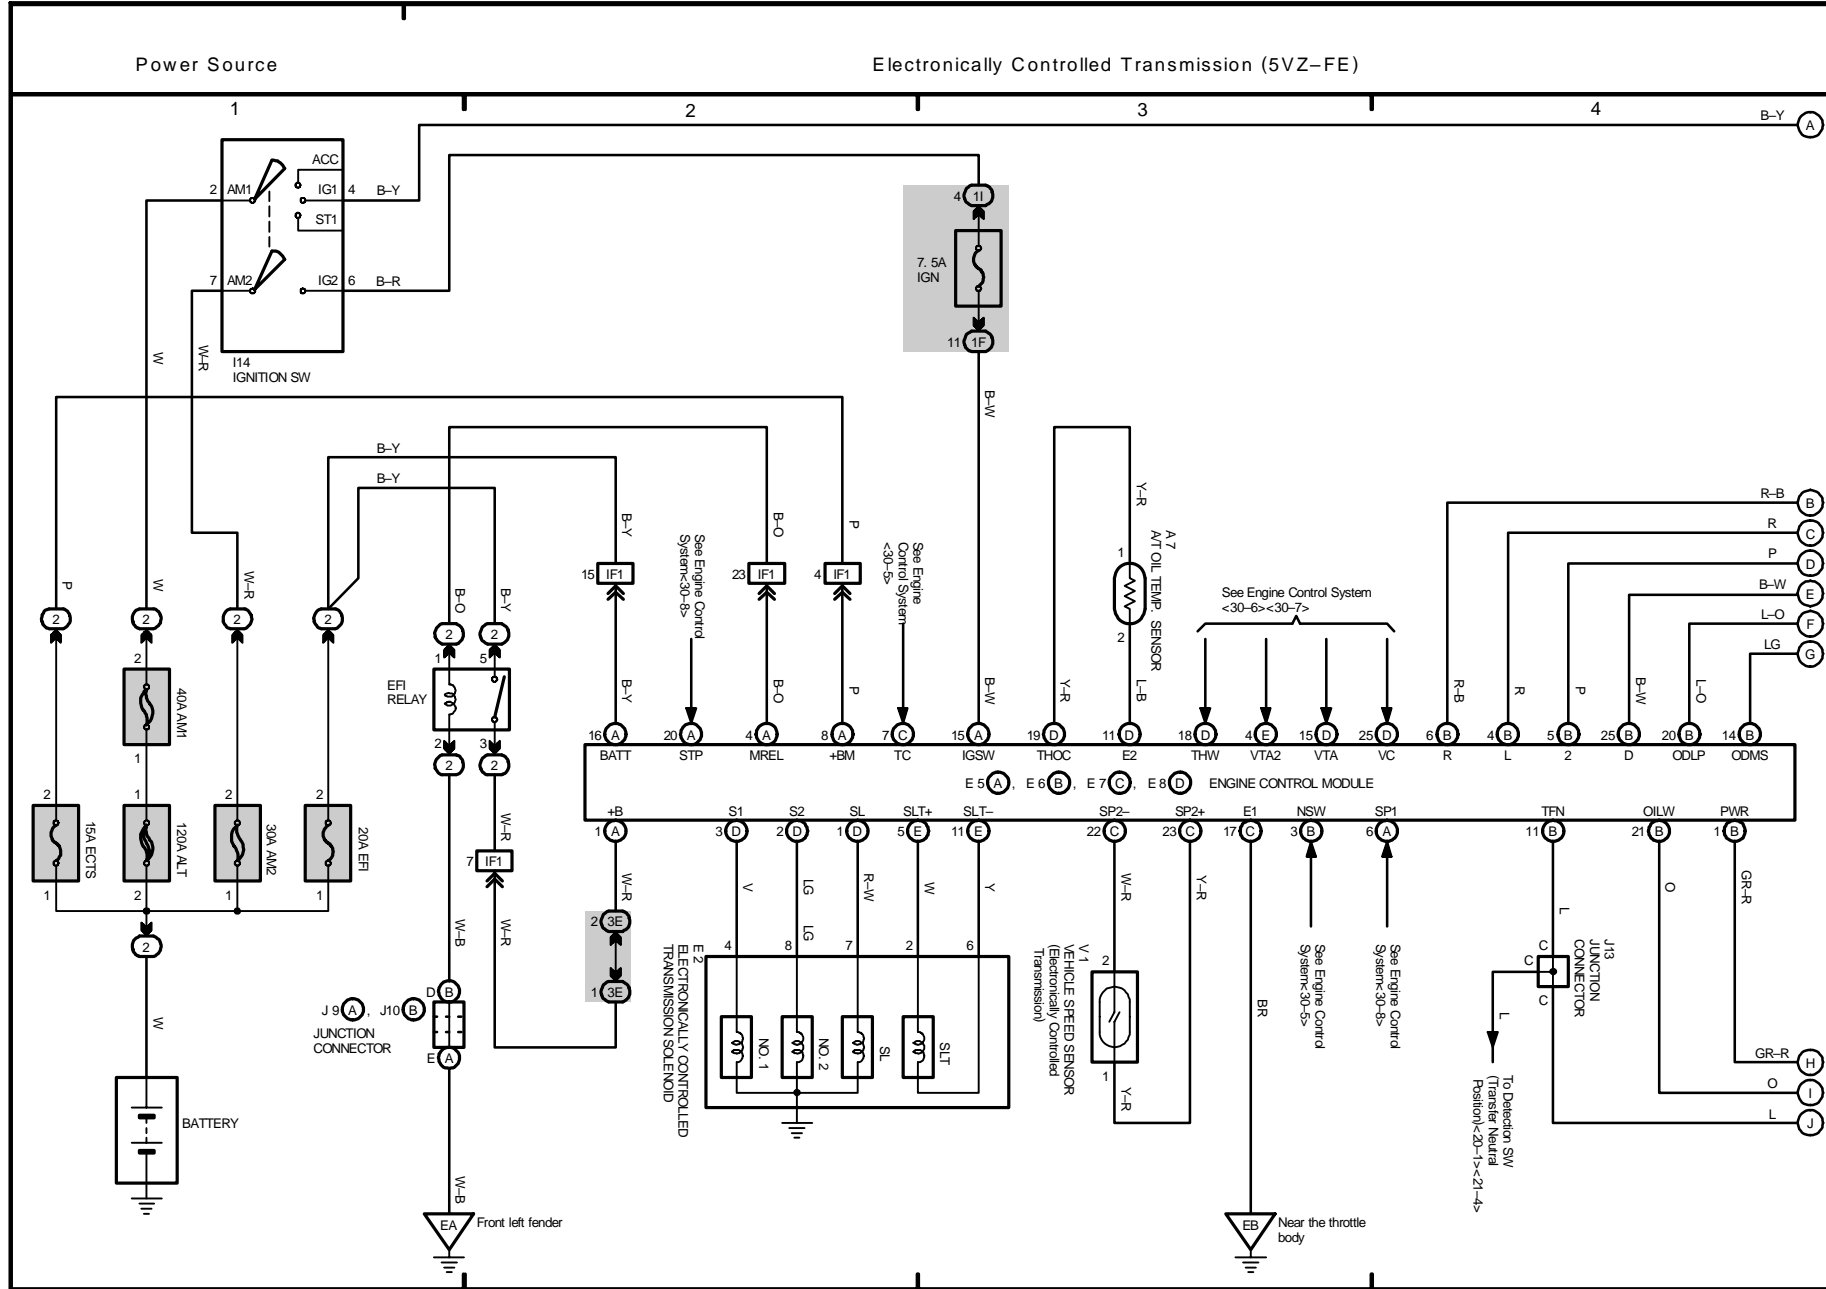

# **M OVERALL ELECTRICAL WIRING DIAGRAM**

---

2003 TOYOTA TACOMA (EWDS17U)

Electronically Controlled Transmission (5VZ-FE)