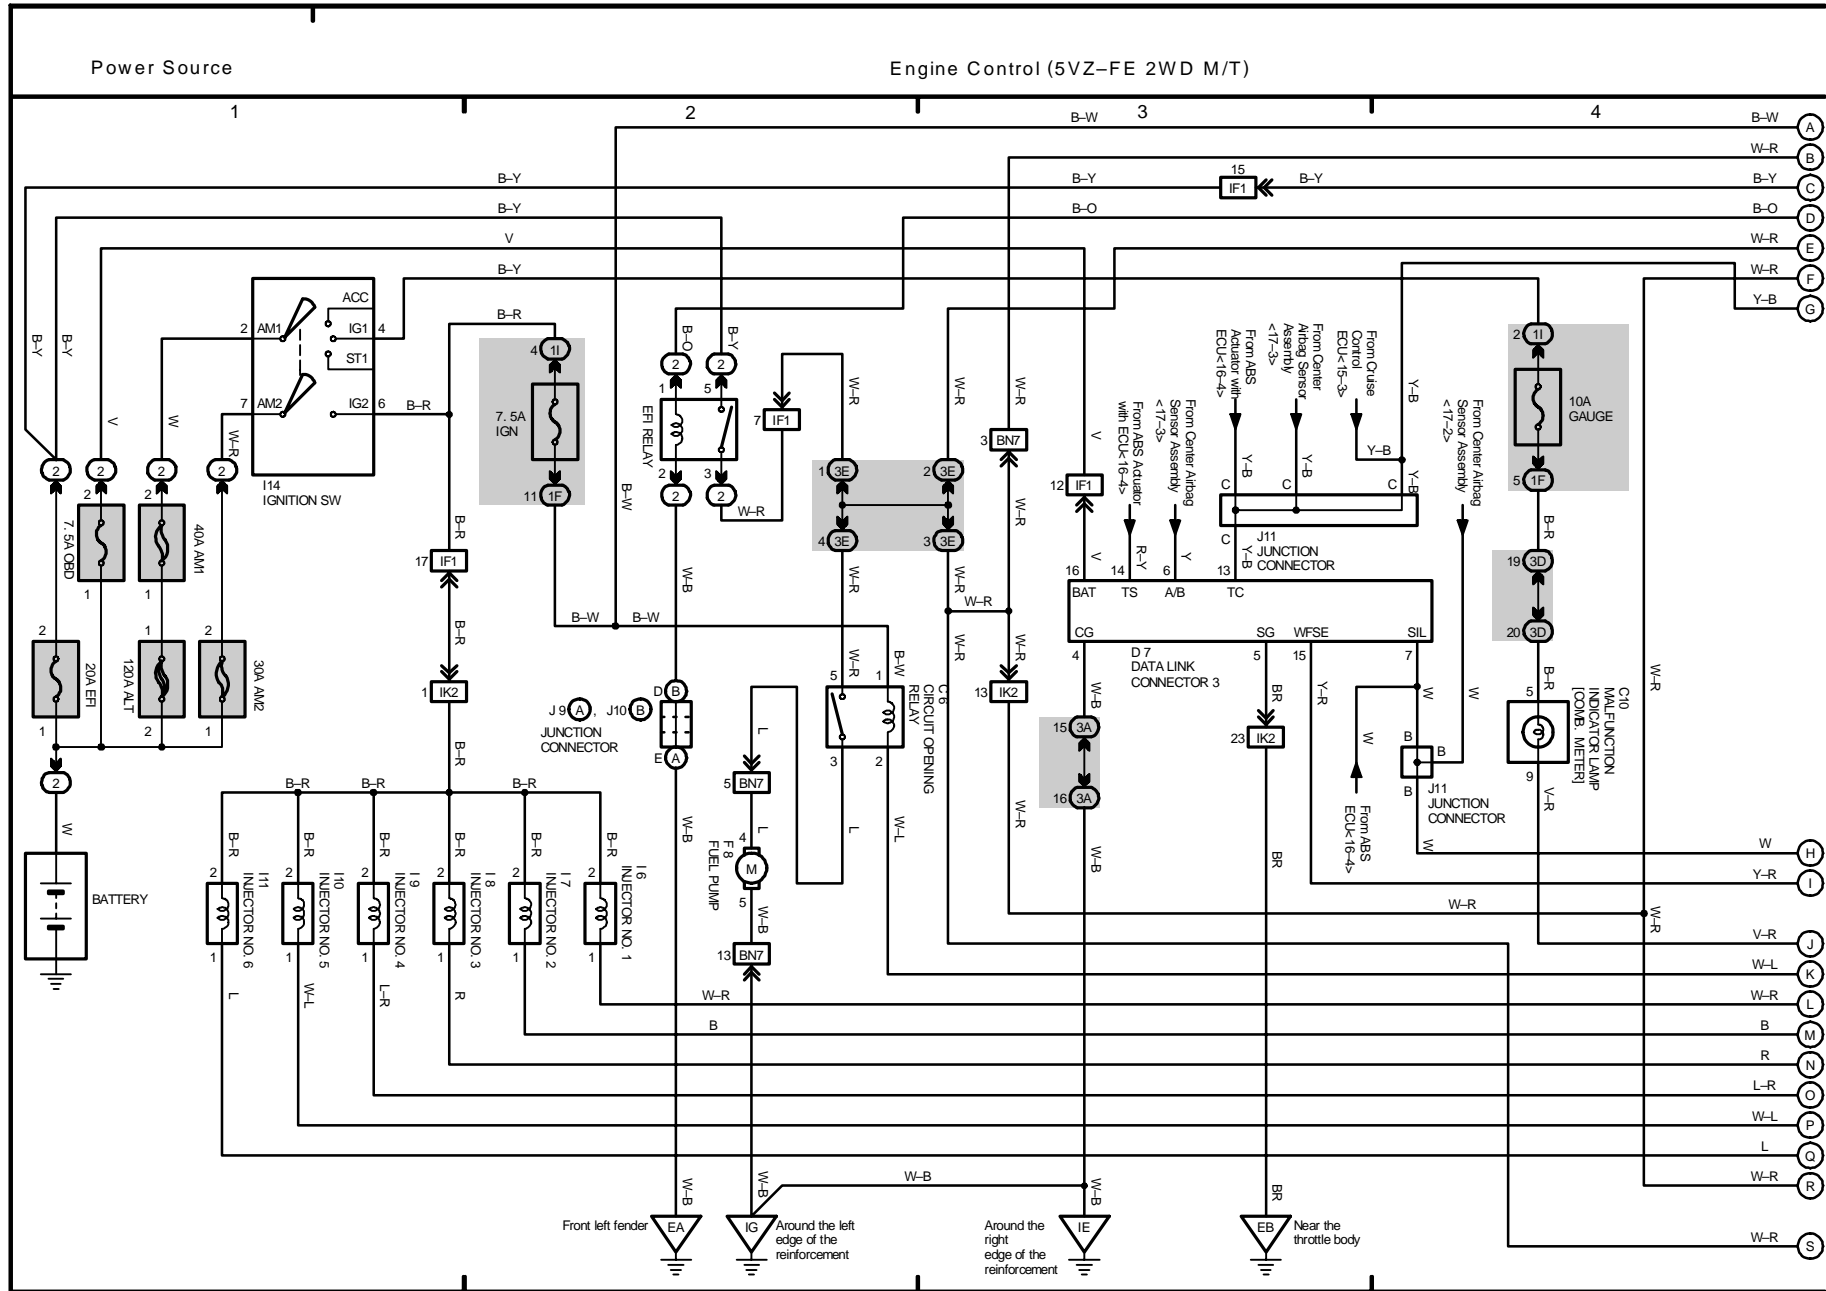

2003 TOYOTA TACOMA (EWD517J)