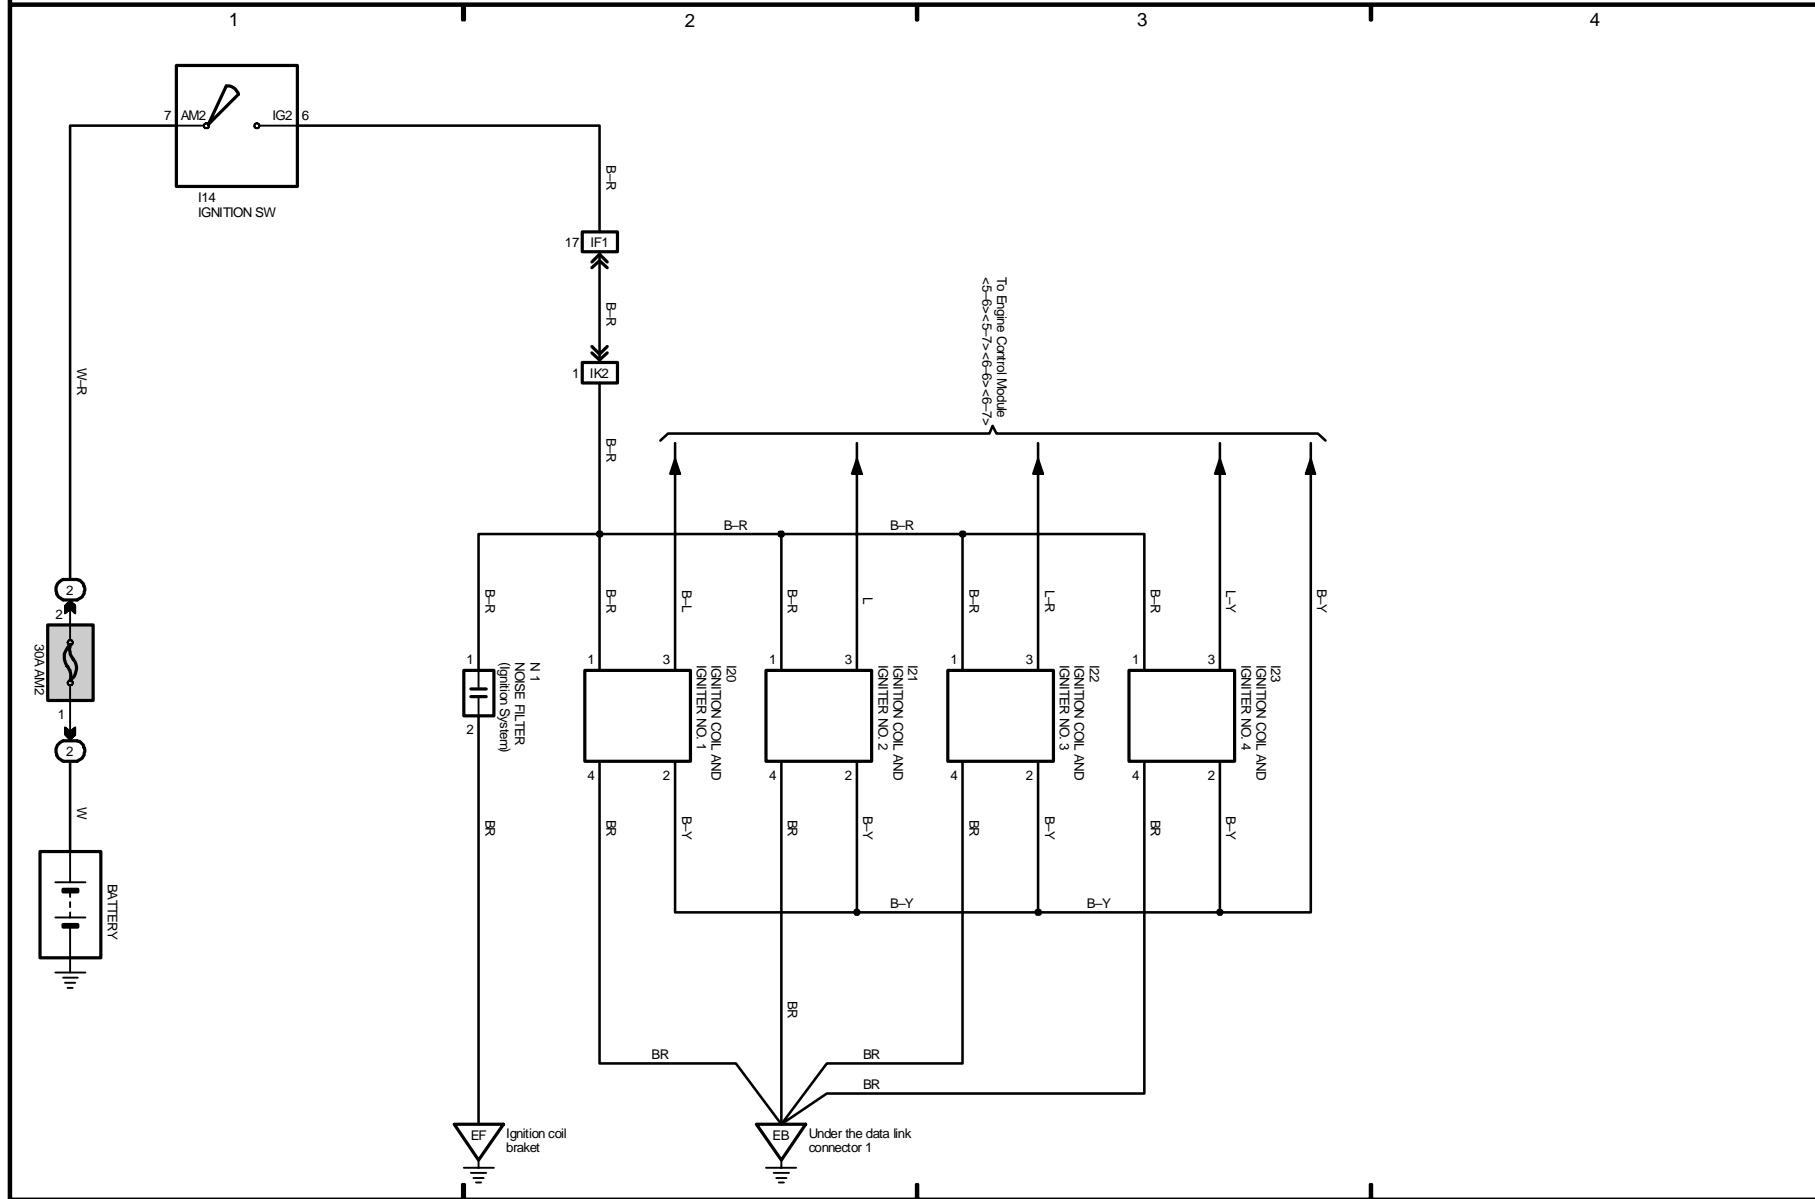

3 TOYOTA TACOMA

Power Source

Ignition (3RZ-FE, 2RZ-FE)