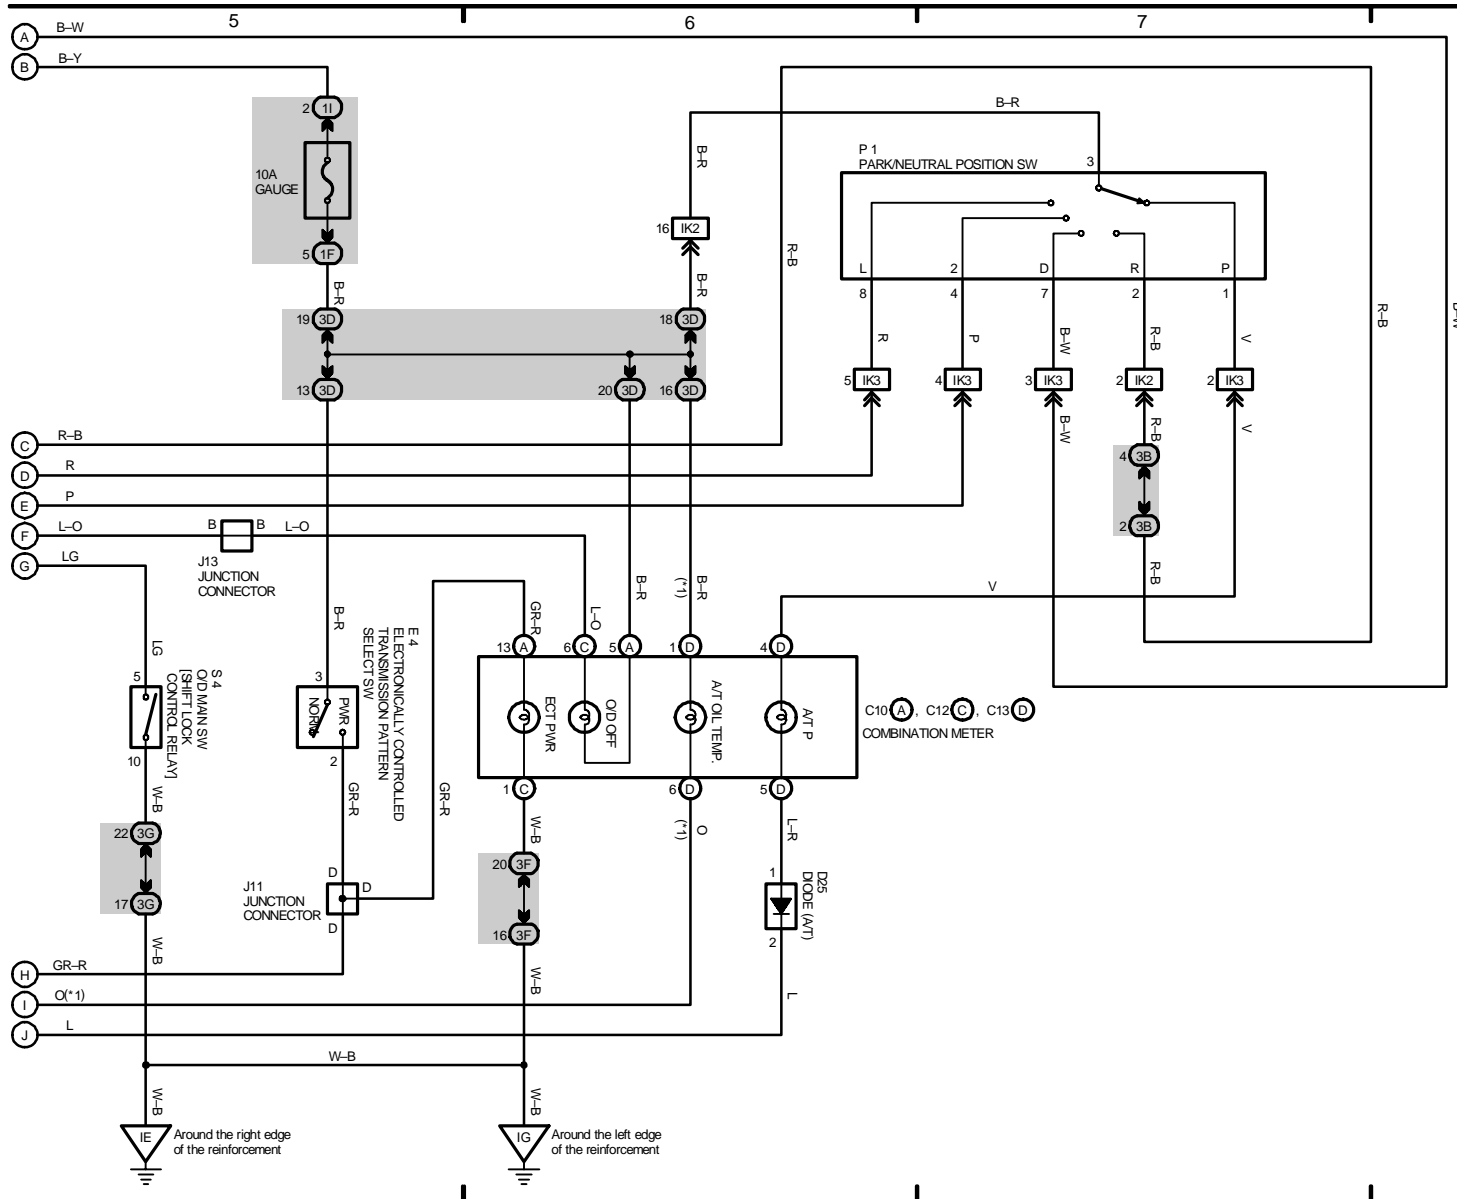

# **M OVERALL ELECTRICAL WIRING DIAGRAM**

---

2003 TOYOTA TACOMA (EWDS17U)

Electronically Controlled Transmission (3RZ-FE)