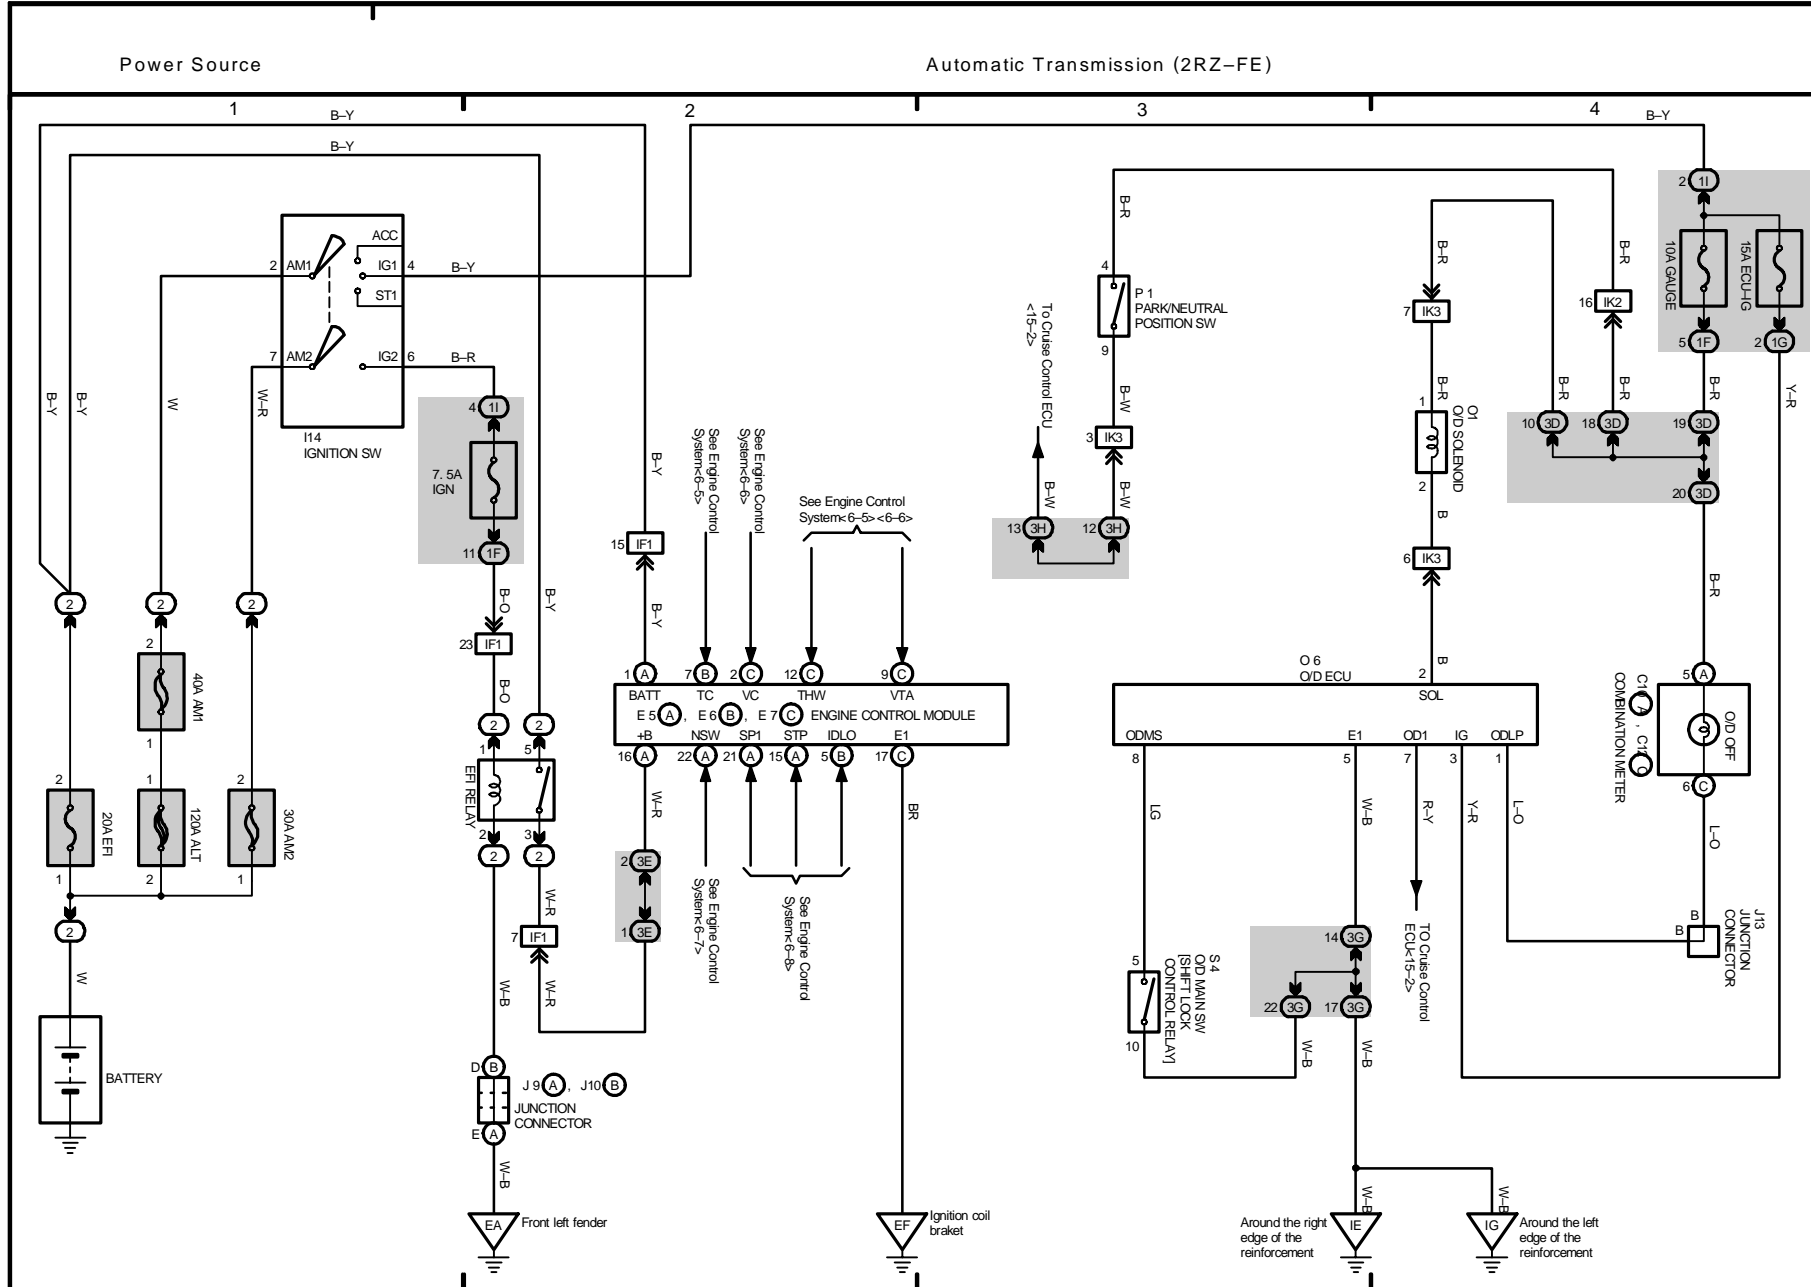

14 TOYOTA TACOMA

2003 TOYOTA TACOMA (EW5617U)