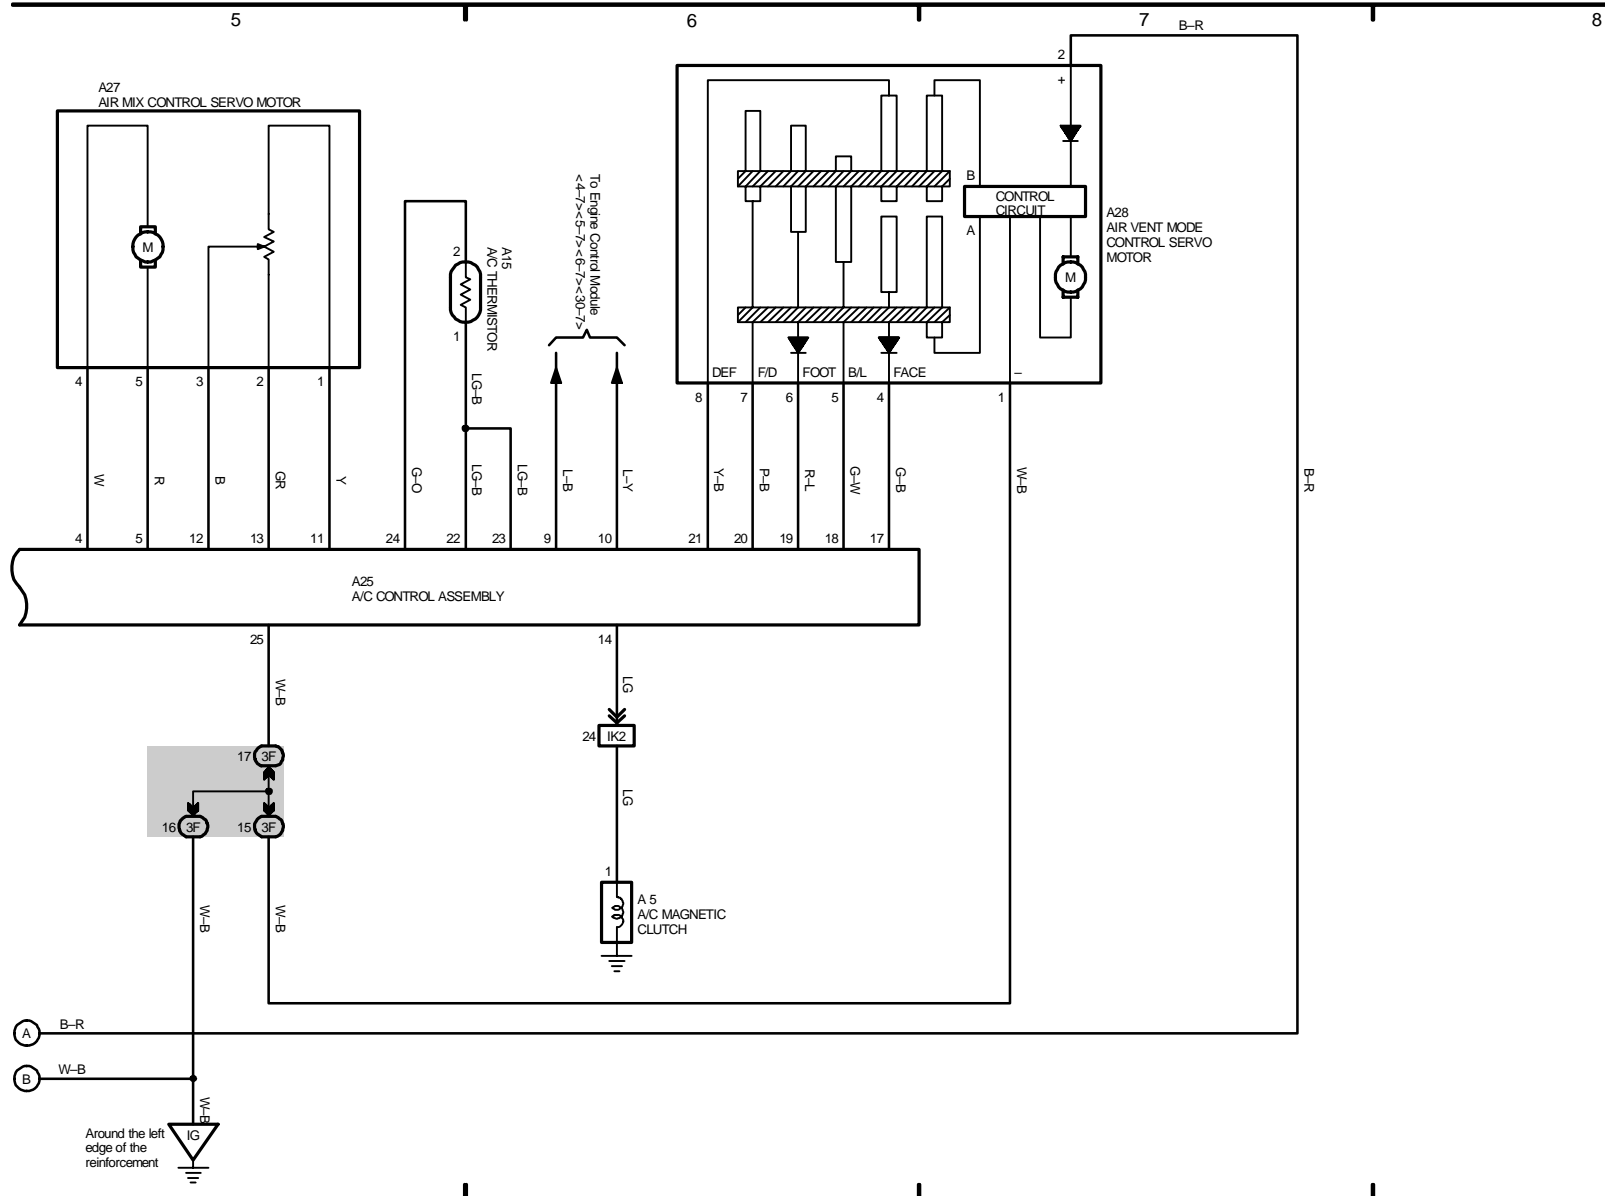

## **M OVERALL ELECTRICAL WIRING DIAGRAM**

---

2003 TOYOTA TACOMA (EWD517U)

Air Conditioning