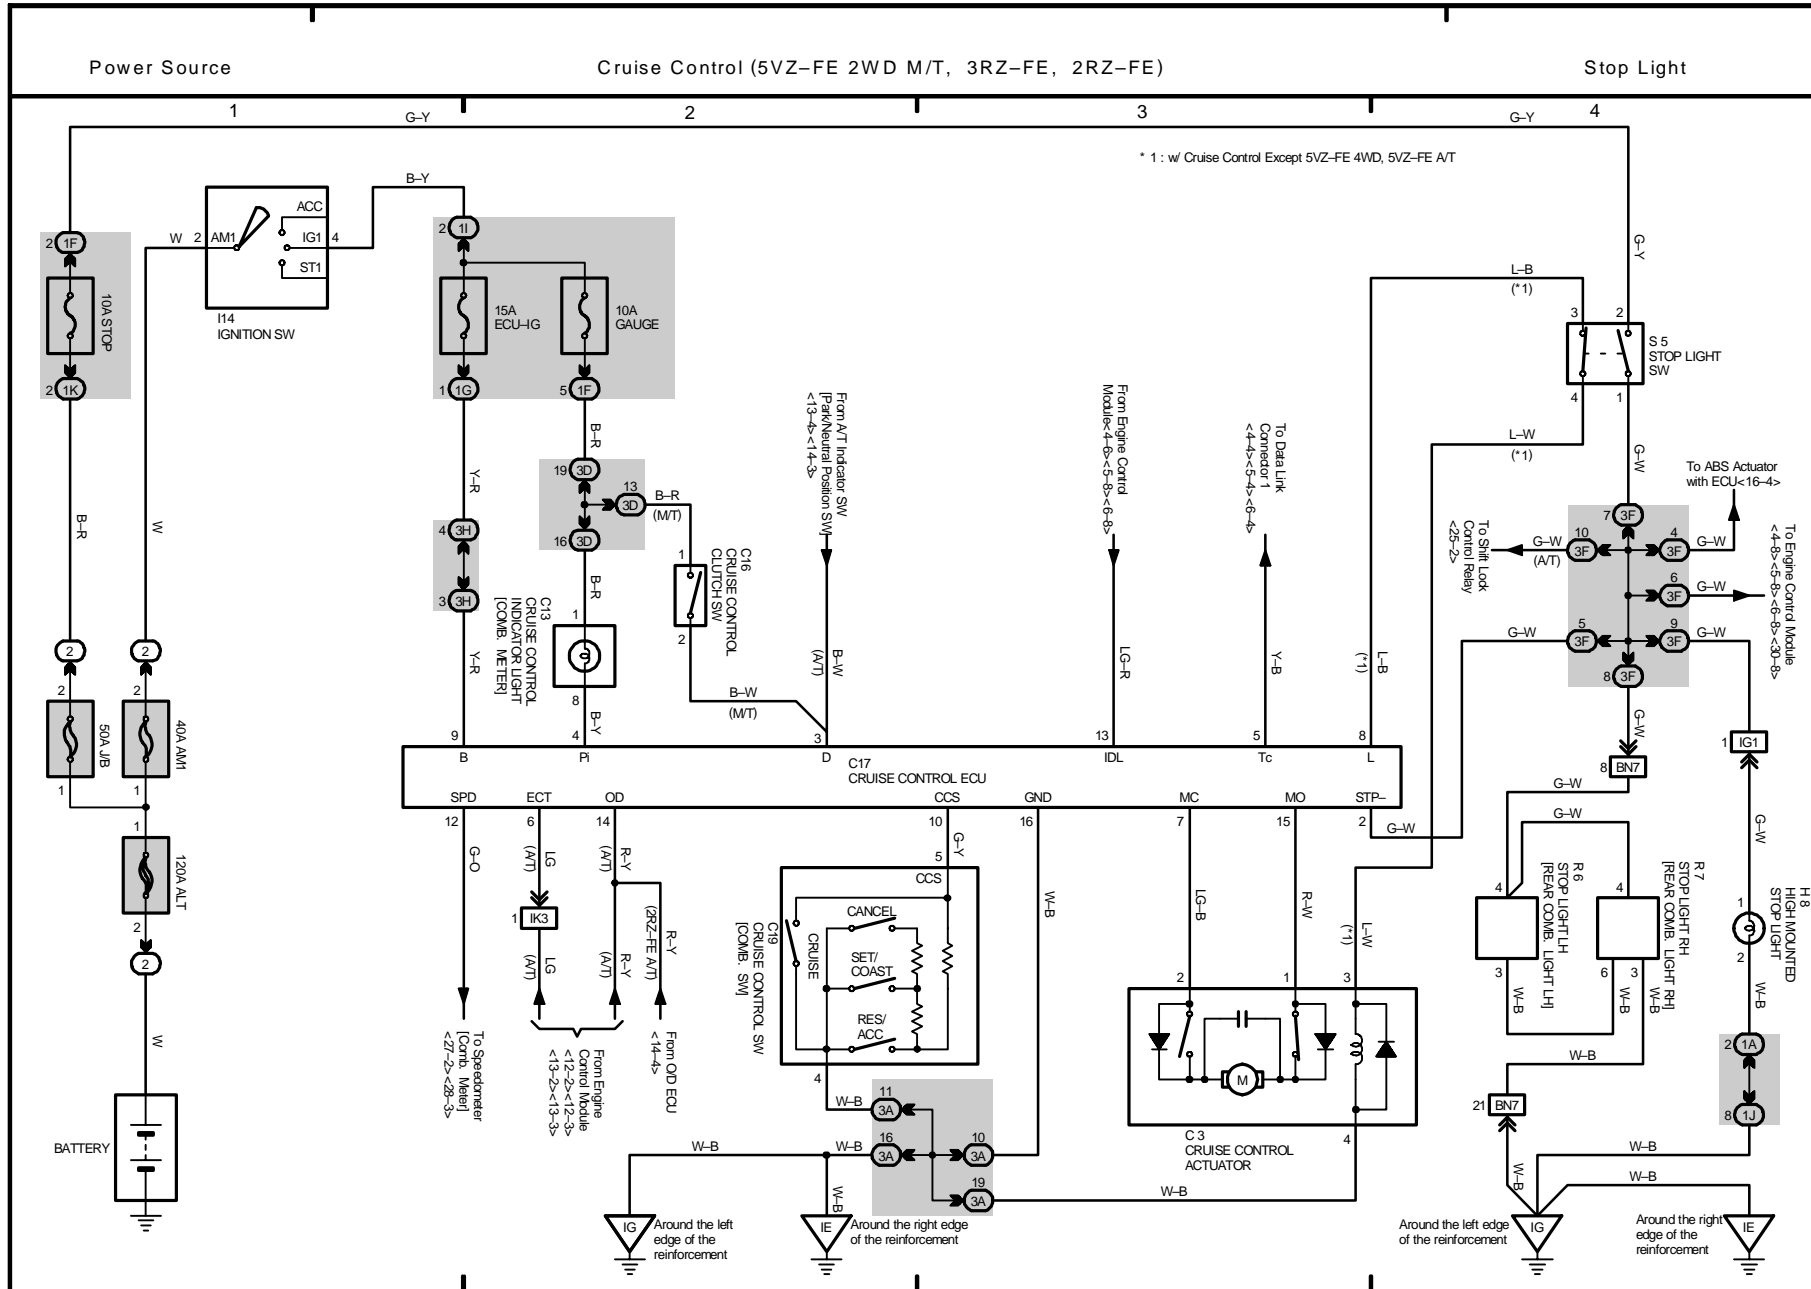

# **M OVERALL ELECTRICAL WIRING DIAGRAM**

---

14 TOYOTA TACOMA

2003 TOYOTA TACOMA (EW5617U)