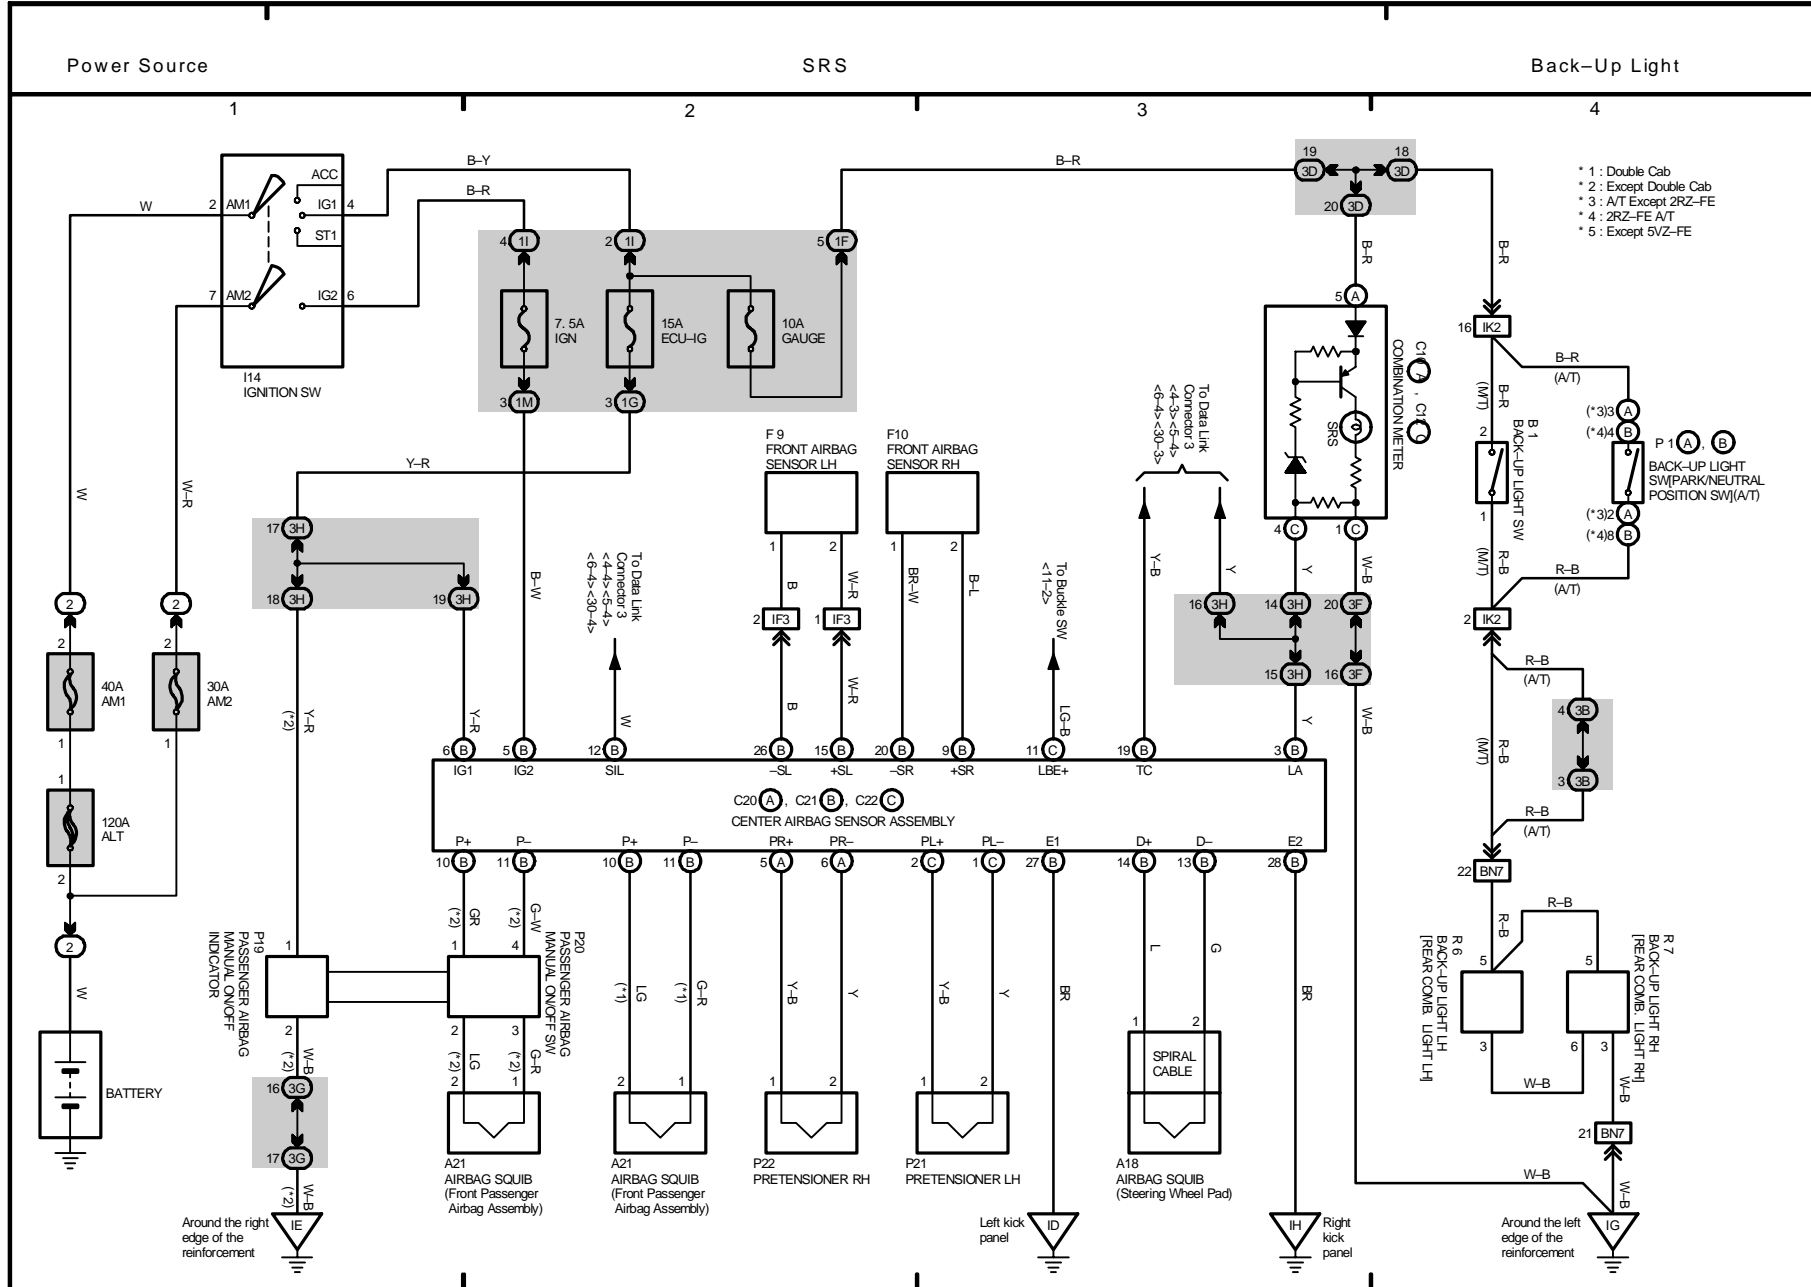

# **M OVERALL ELECTRICAL WIRING DIAGRAM**

---

17 TOYOTA TACOMA

2003 TOYOTA TACOMA (EWDS17U)

# **M OVERALL ELECTRICAL WIRING DIAGRAM**

---