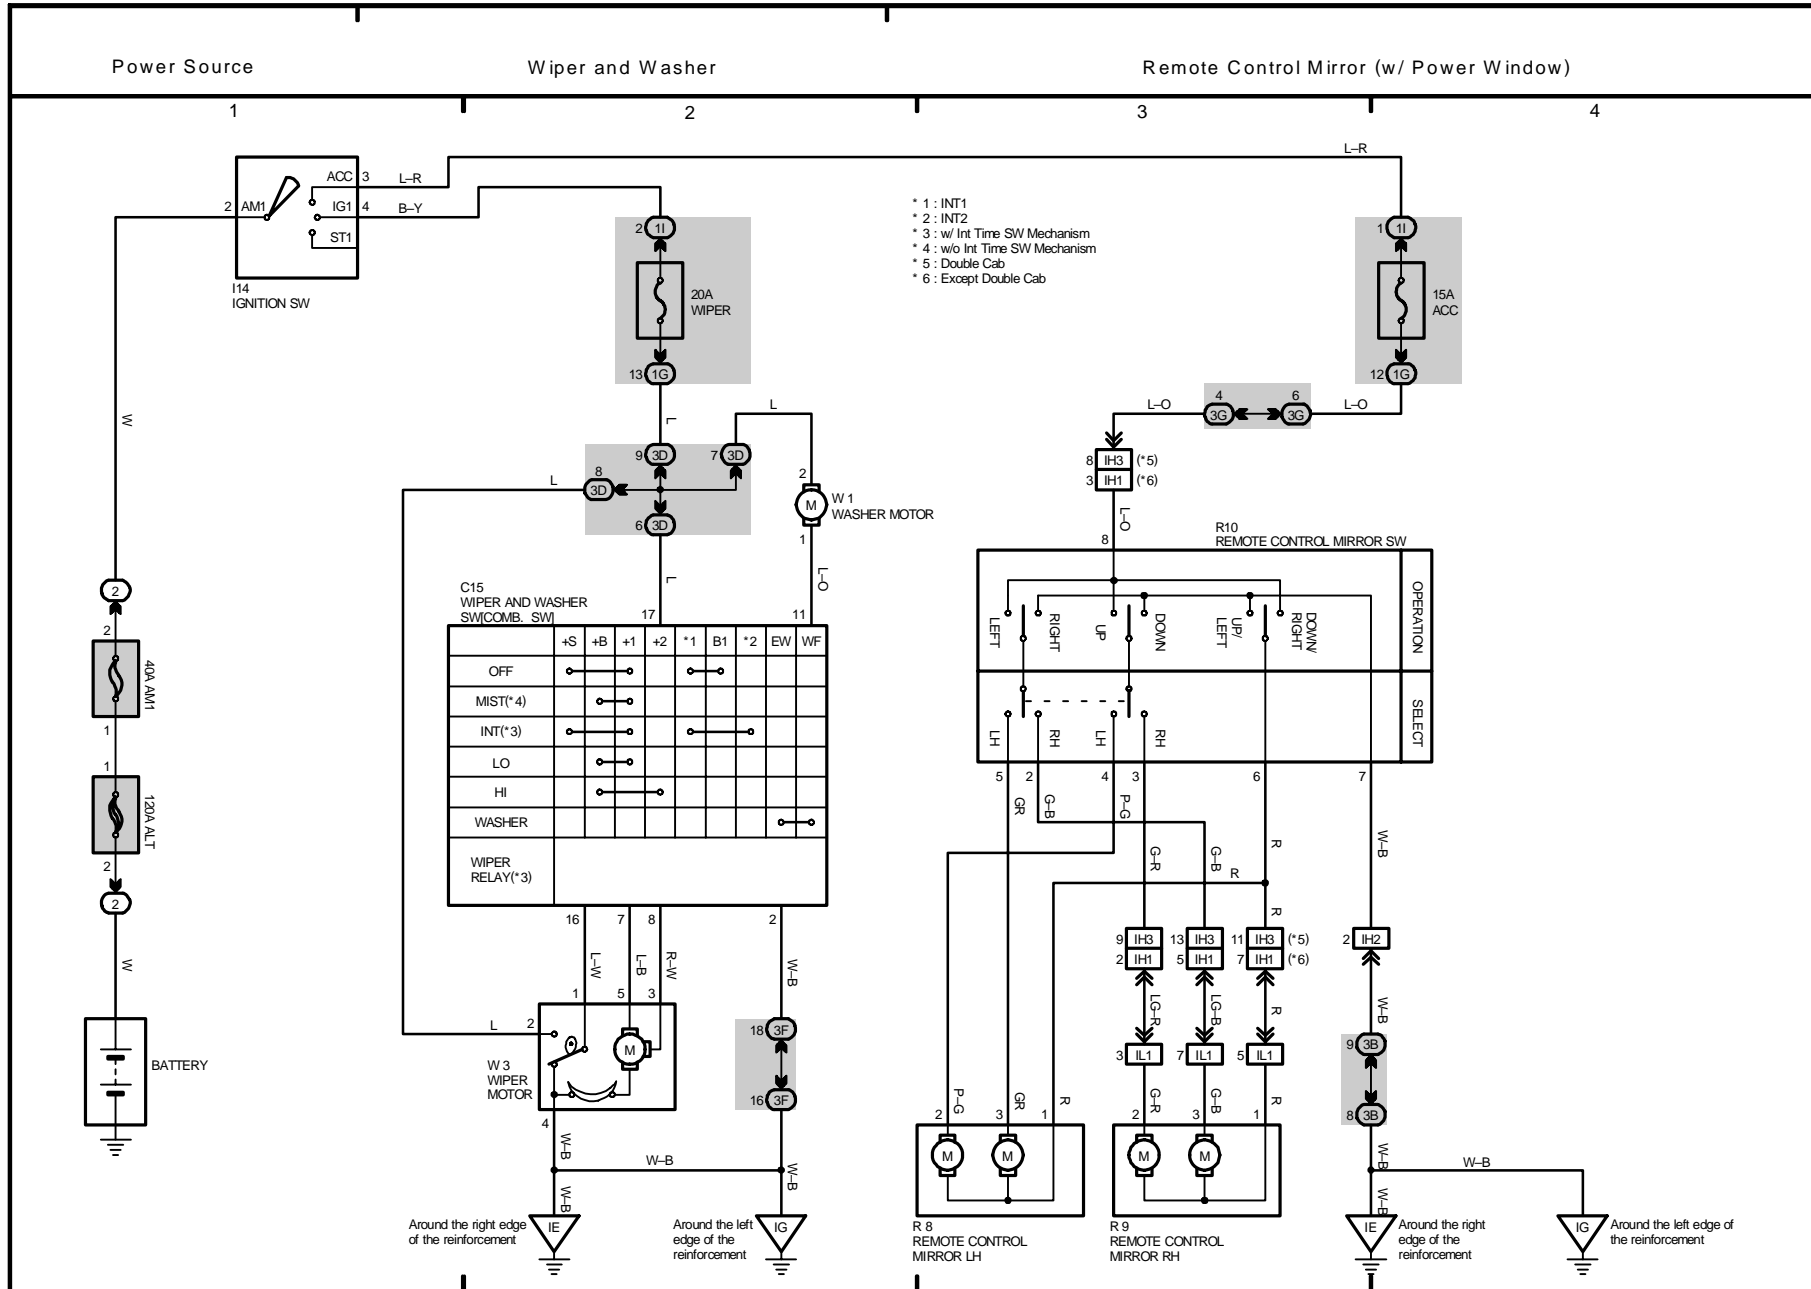

# **M OVERALL ELECTRICAL WIRING DIAGRAM**

---

# **M OVERALL ELECTRICAL WIRING DIAGRAM**

---

22 TOYOTA TACOMA

2003 TOYOTA TACOMA (EW5617U)