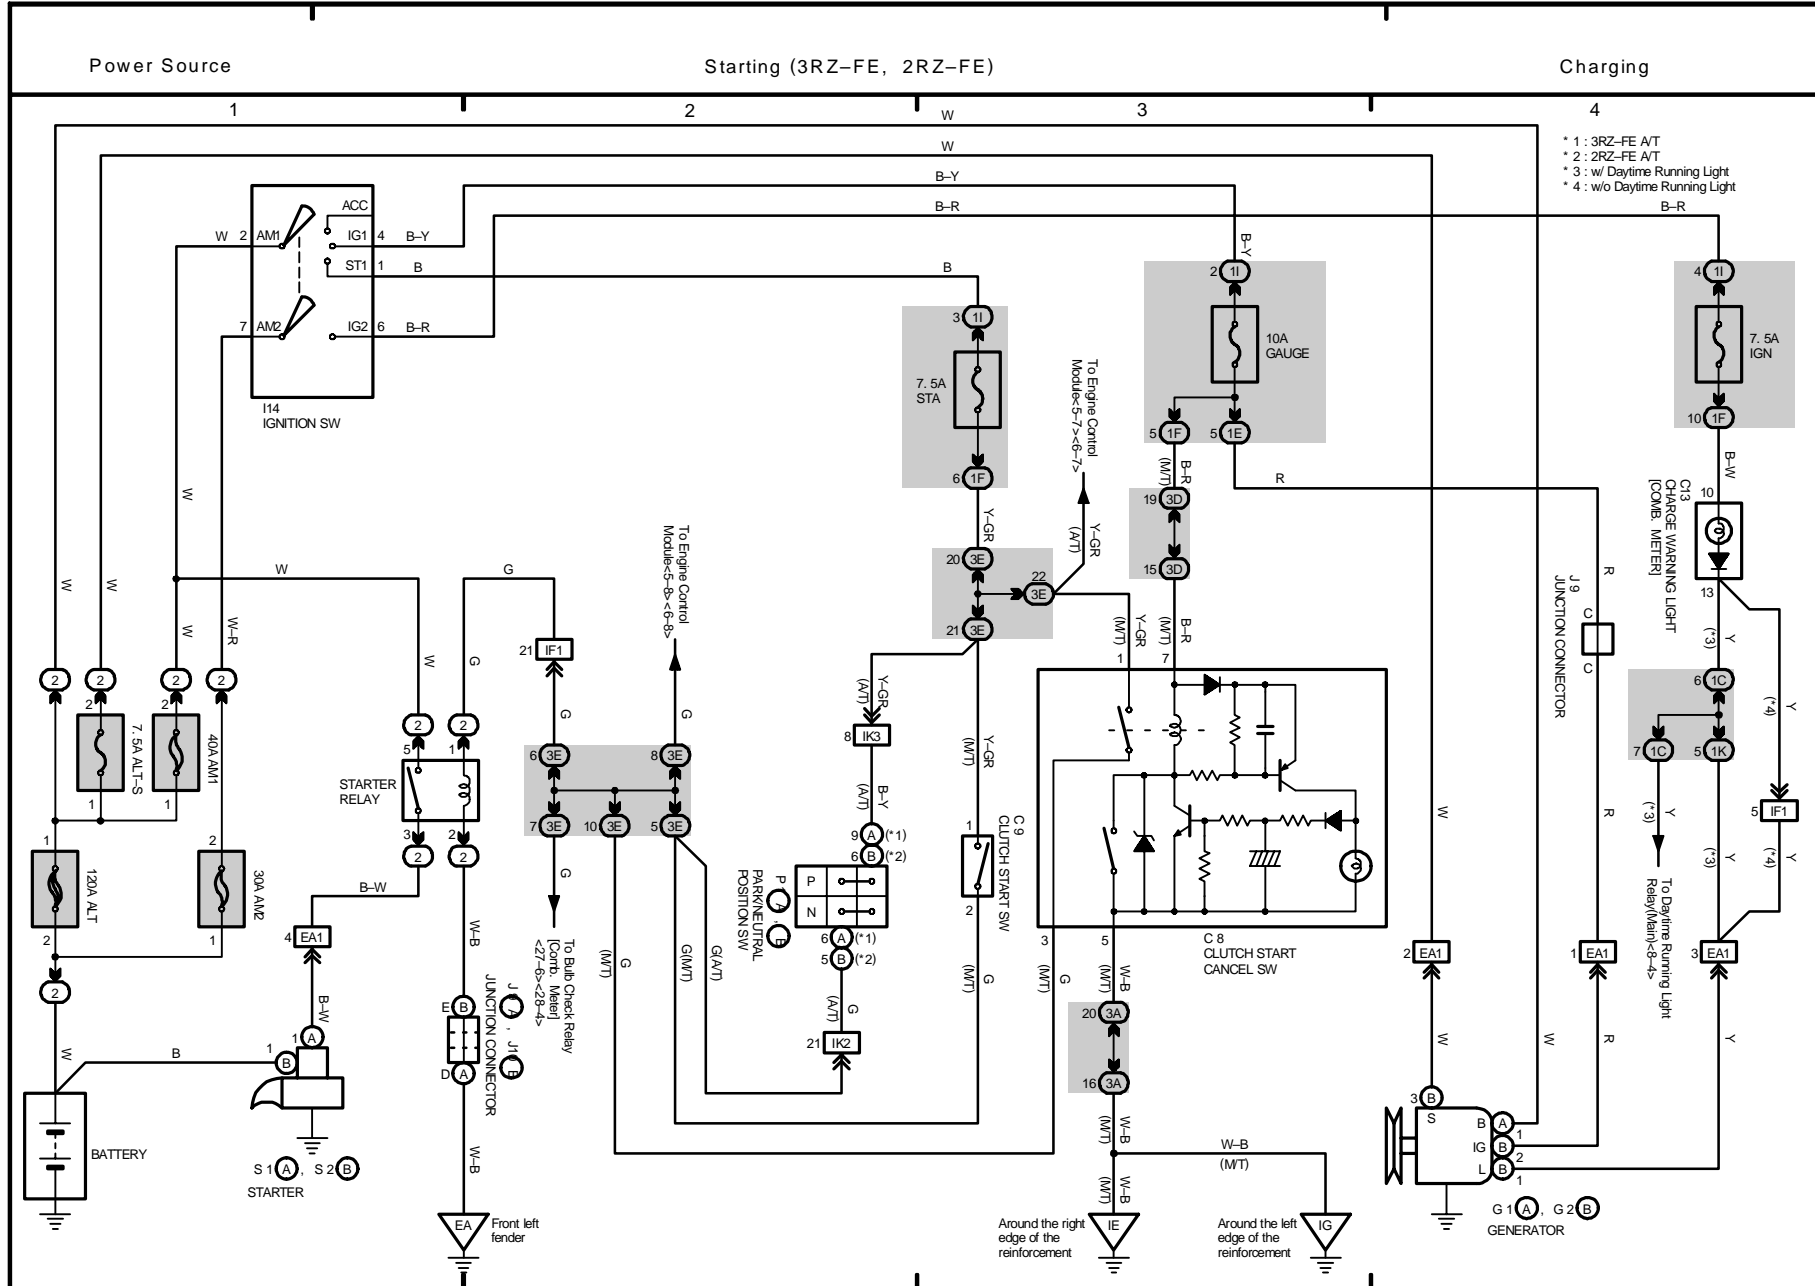

# 1 TOYOTA TACOMA ELECTRICAL WIRING DIAGRAM

# M OVERALL ELECTRICAL WIRING DIAGRAM

---

2 TOYOTA TACOMA

2003 TOYOTA TACOMA (EWD517U)

- \* 1 : 3RZ-FE AT
- \* 2 : 2RZ-FE AT
- \* 3 : w/ Daytime Running Light
- \* 4 : w/o Daytime Running Light

3 TOYOTA TACOMA