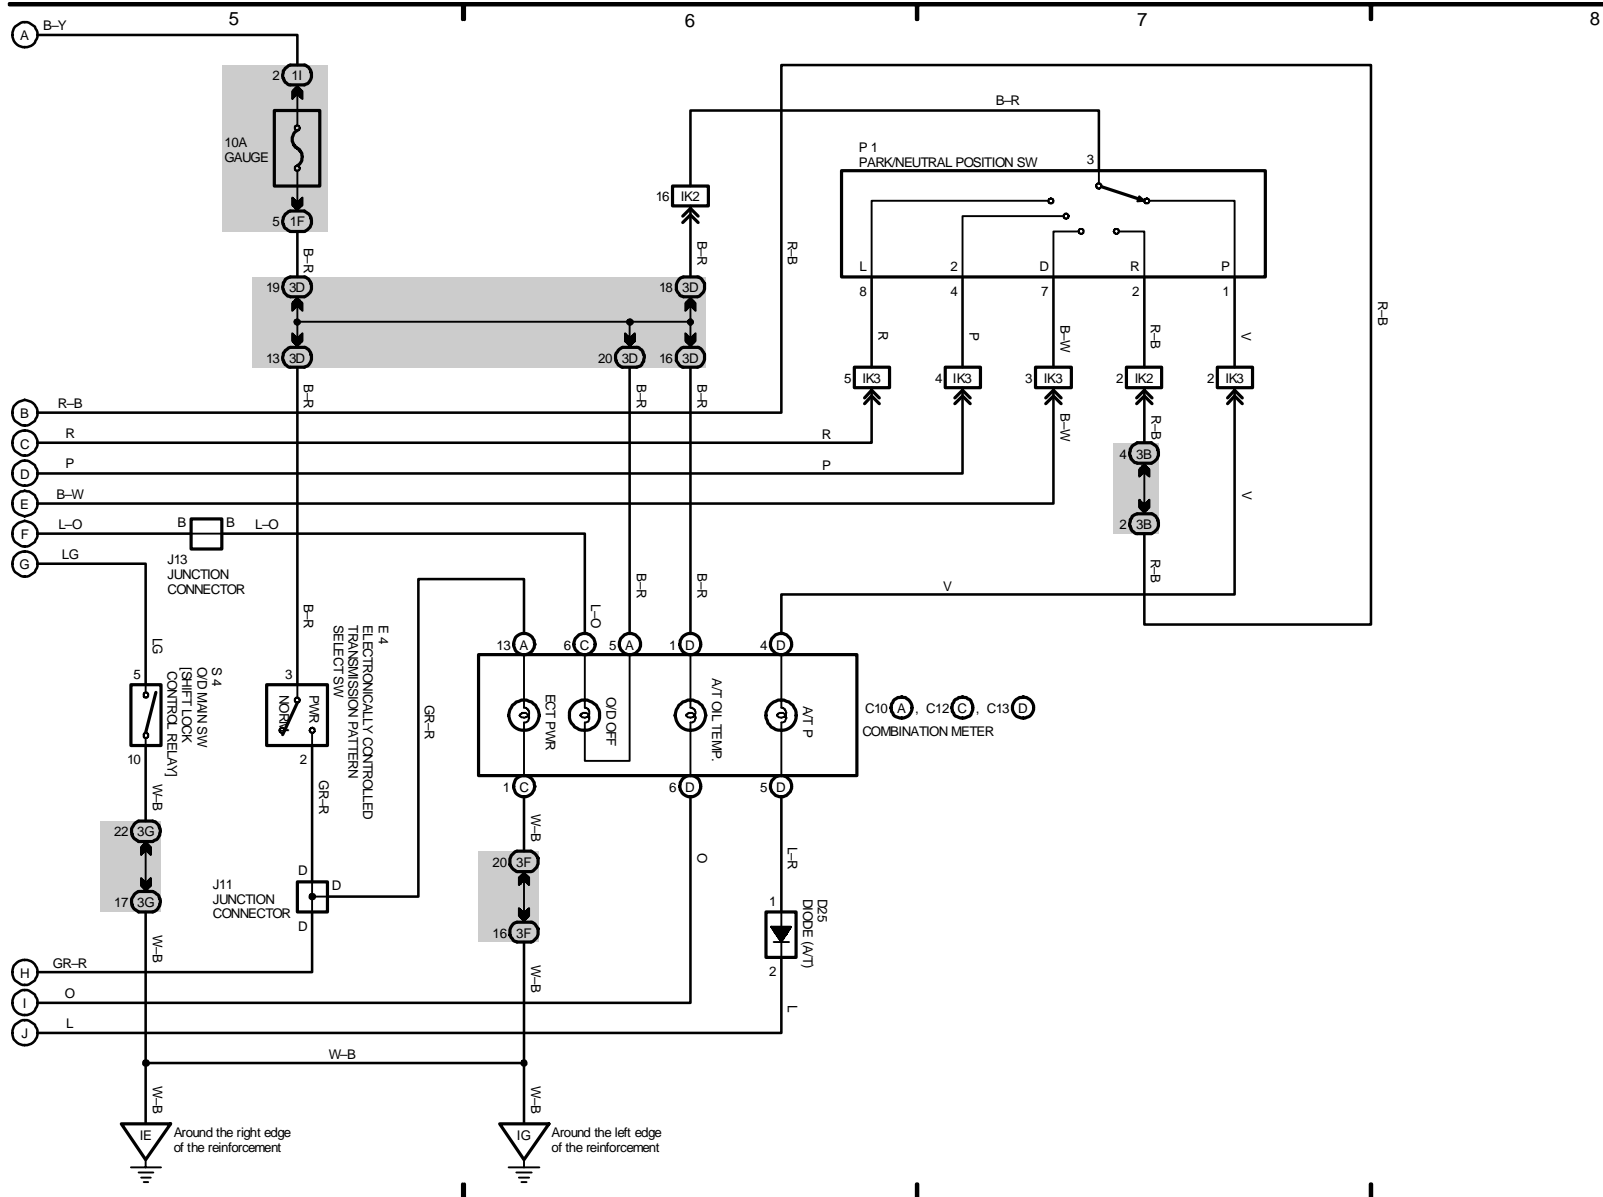

# **M OVERALL ELECTRICAL WIRING DIAGRAM**

---

2003 TOYOTA TACOMA (EWDS17U)

Electronically Controlled Transmission (5VZ-FE)

# **M OVERALL ELECTRICAL WIRING DIAGRAM**

---

2003 TOYOTA TACOMA (EWDS17U)

Electronically Controlled Transmission (3RZ-FE)