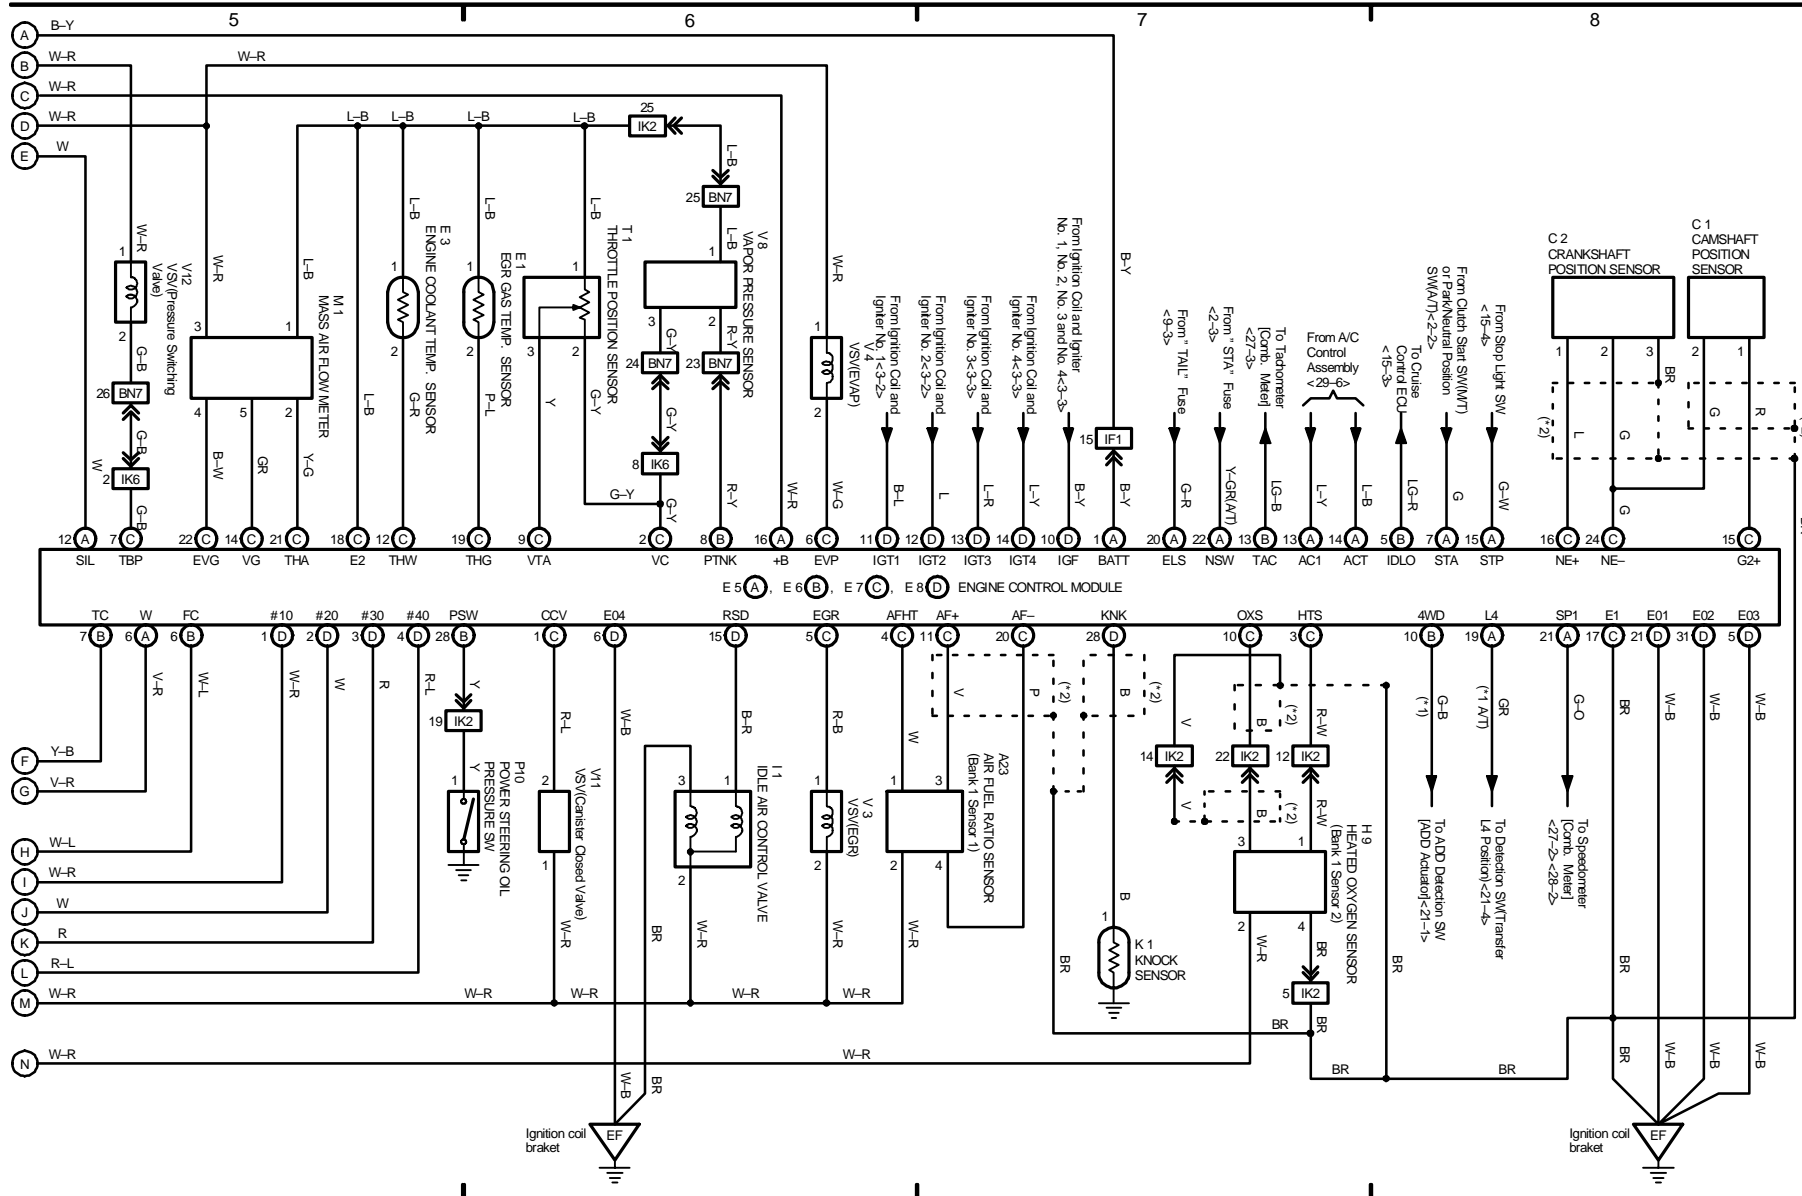

## M OVERALL ELECTRICAL WIRING DIAGRAM

---

2003 TOYOTA TACOMA (EWD517U)

Engine Control (3RZ-FE)

\* 1: 4WD  
 \* 2: Shielded

# M OVERALL ELECTRICAL WIRING DIAGRAM

---

Engine Control (2RZ-FE)

\* 1: Shielded