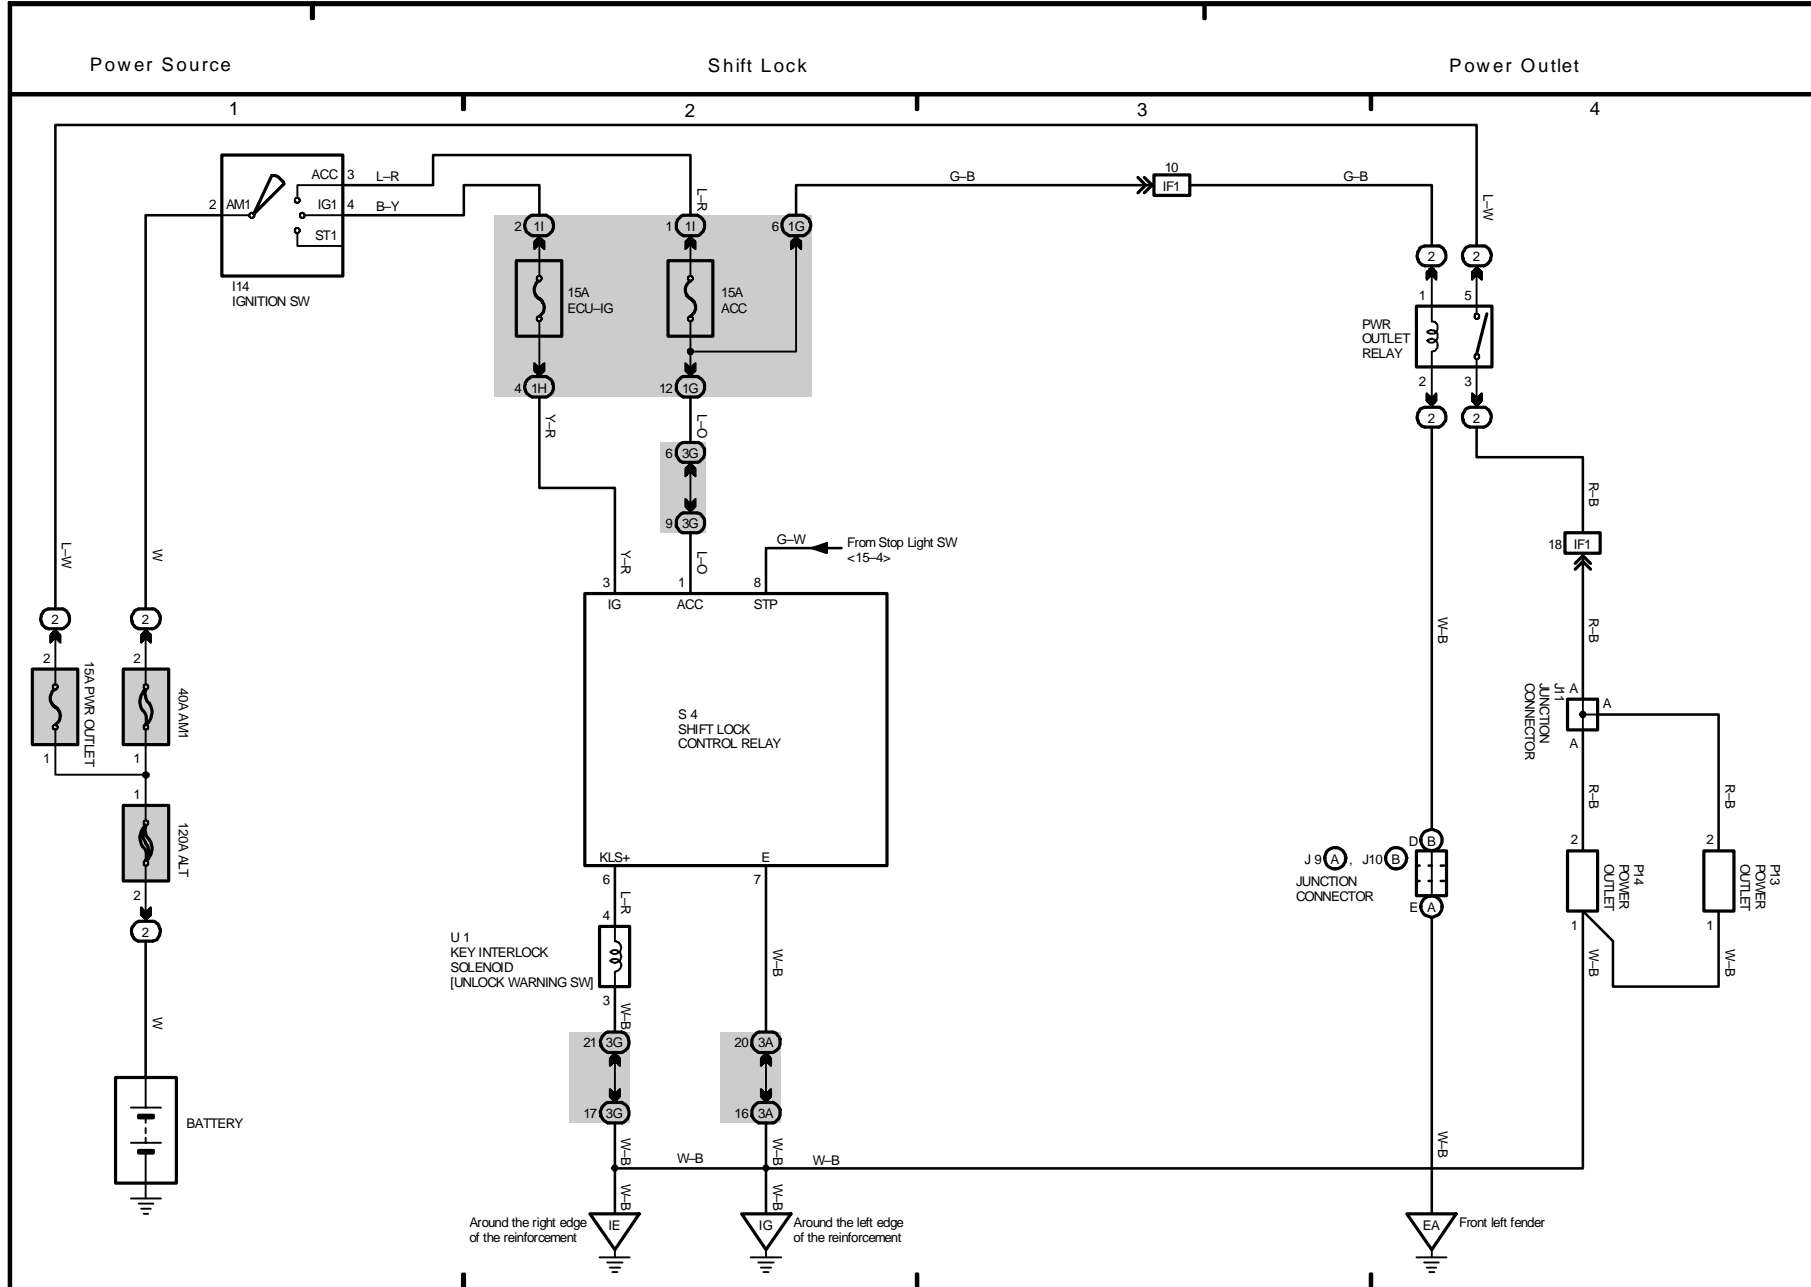

# **M OVERALL ELECTRICAL WIRING DIAGRAM**

---

25 TOYOTA TACOMA

2003 TOYOTA TACOMA (EWDS17U)

# **M OVERALL ELECTRICAL WIRING DIAGRAM**

---