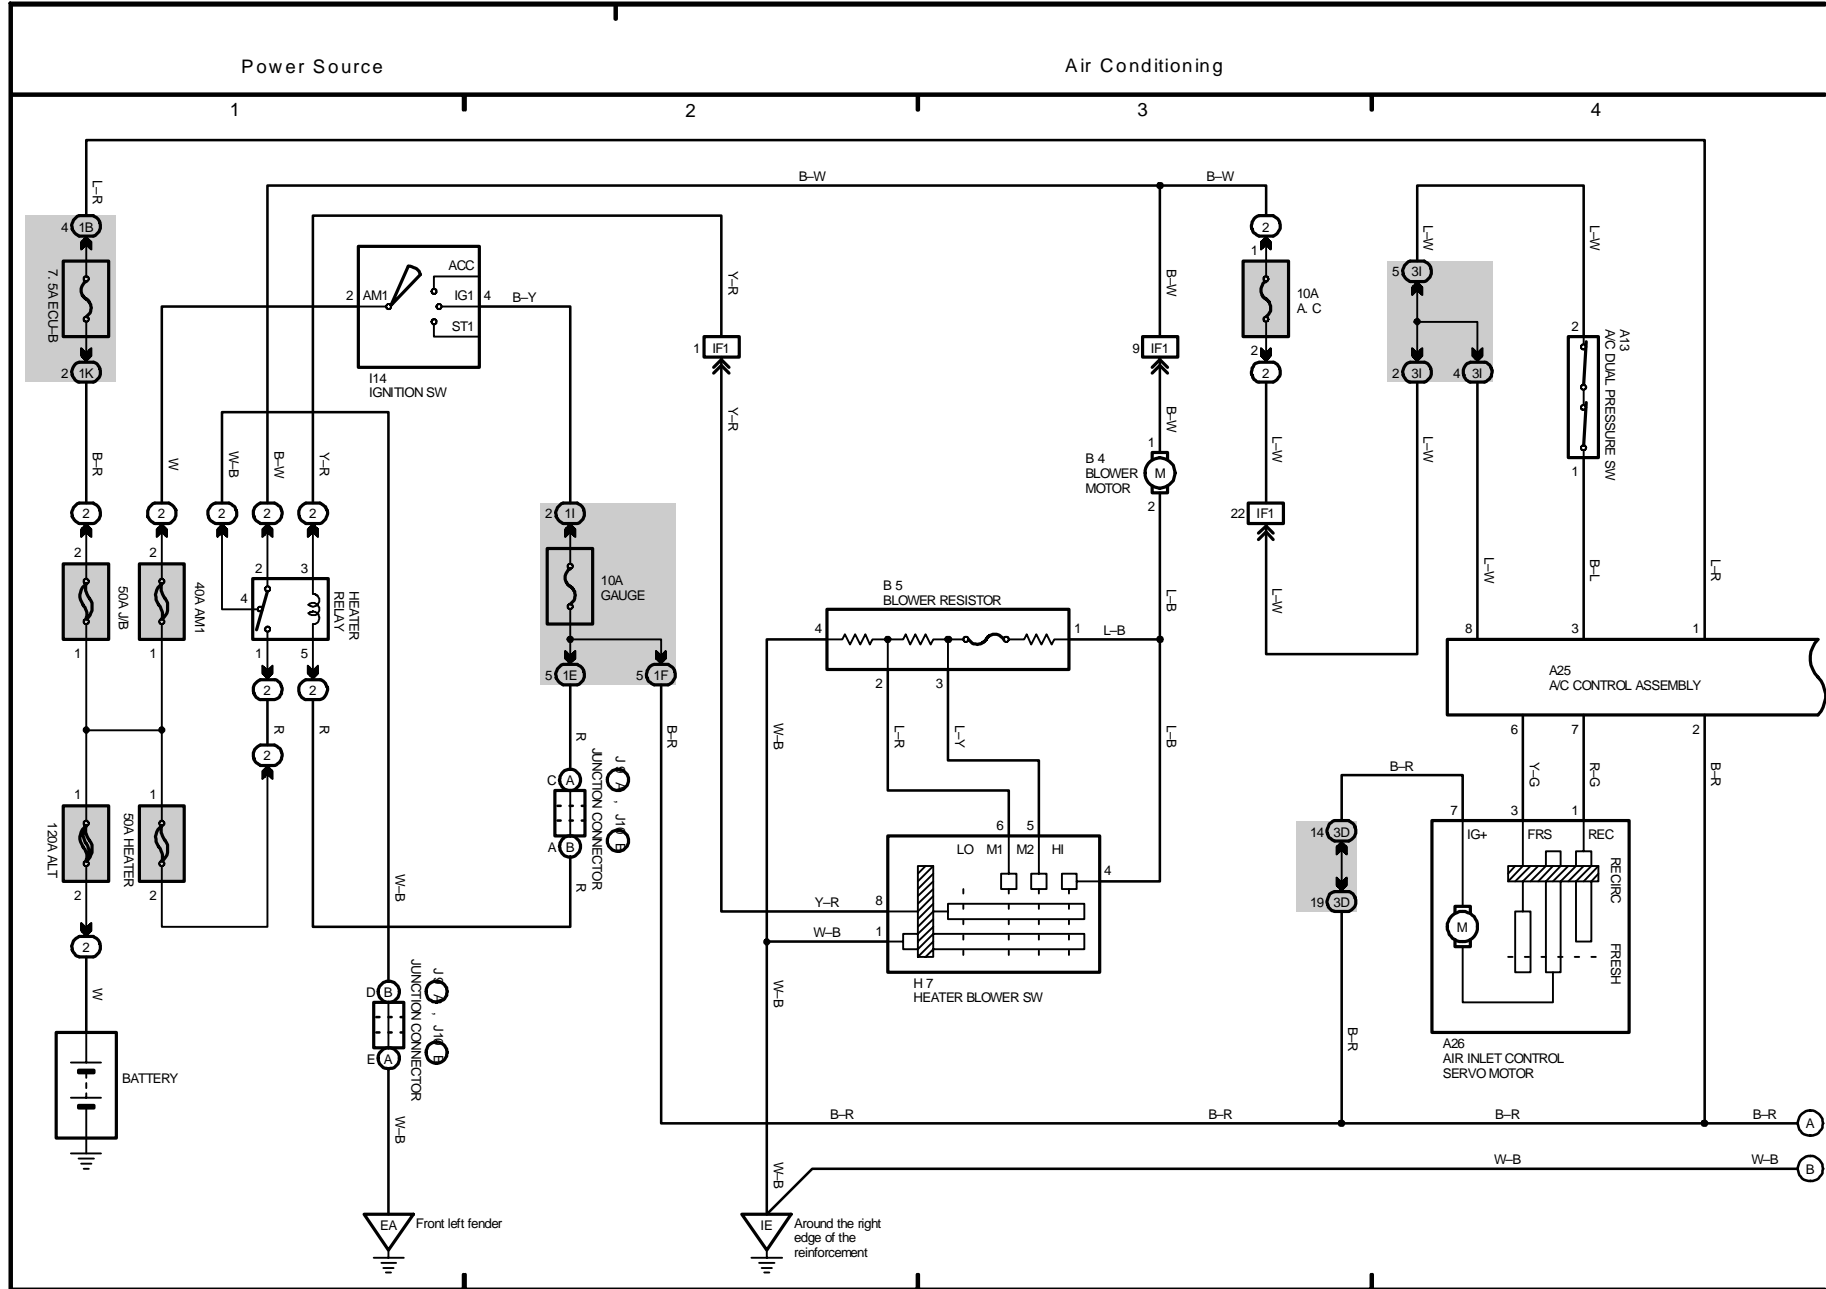

2003 TOYOTA TACOMA (EWD517U)