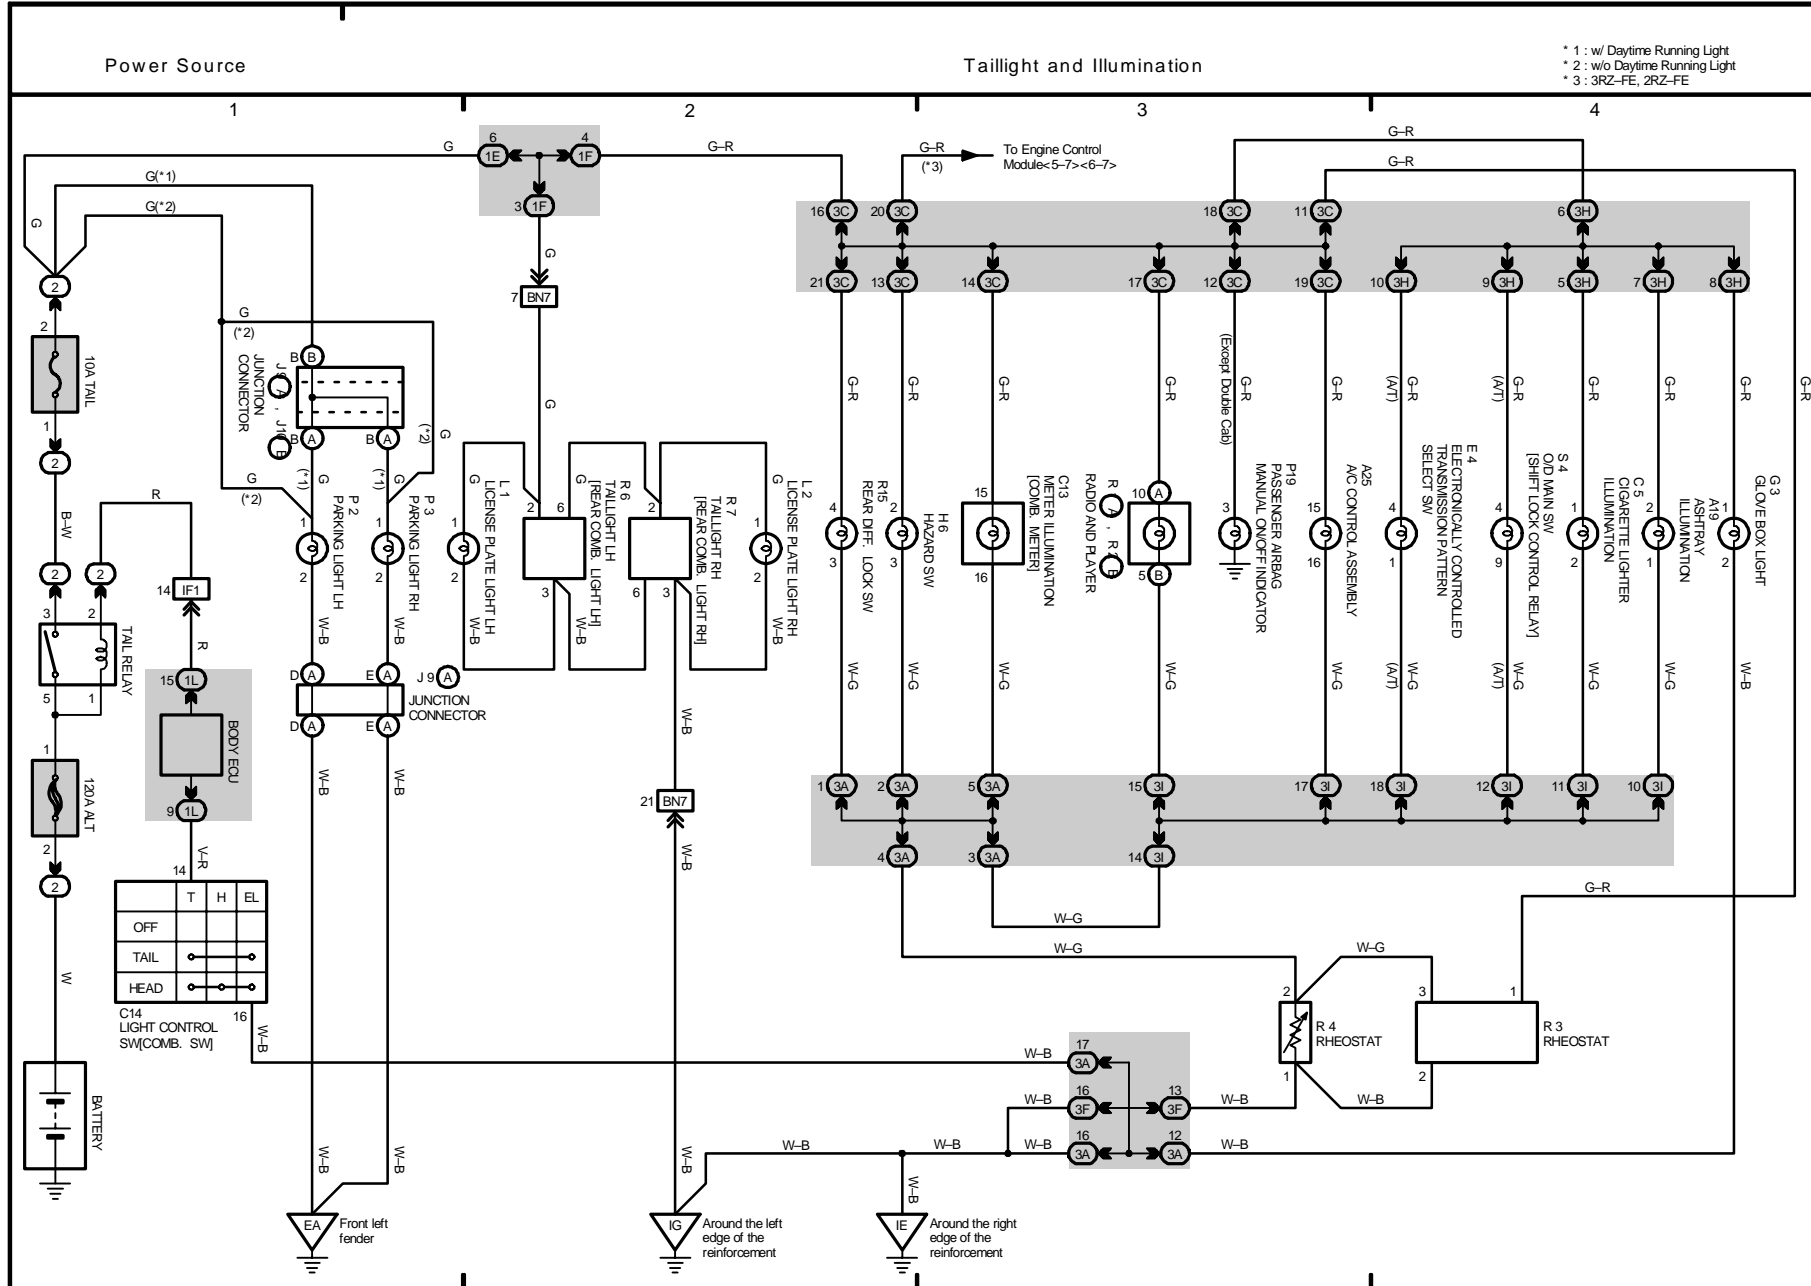

9 TOYOTA TACOMA