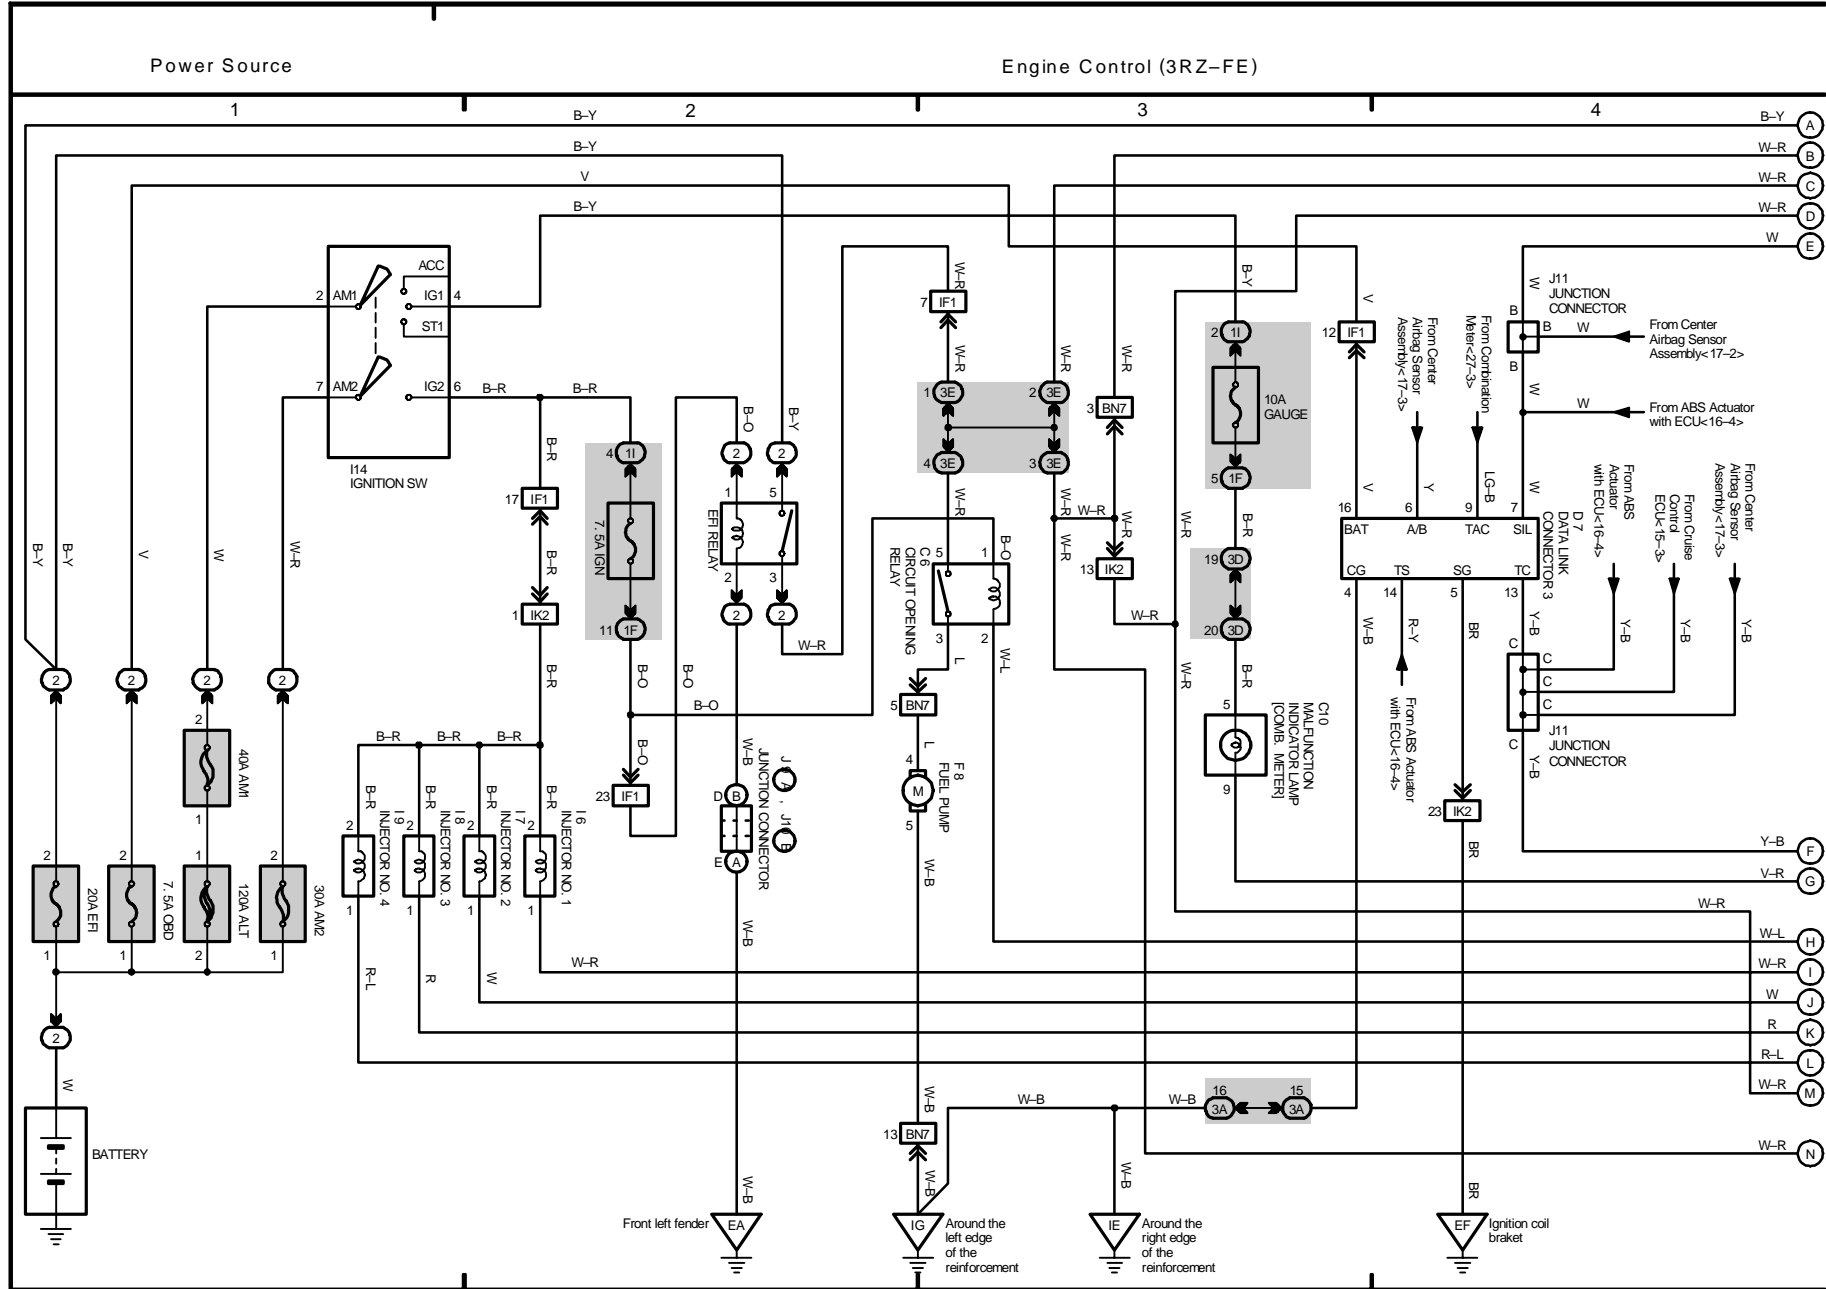

# M OVERALL ELECTRICAL WIRING DIAGRAM

---

2003 TOYOTA TACOMA (EWD517J)

Engine Control (5VZ-FE 2WD M/T)

## M OVERALL ELECTRICAL WIRING DIAGRAM

---

2003 TOYOTA TACOMA (EWD517U)

Engine Control (3RZ-FE)

\* 1: 4WD  
 \* 2: Shielded