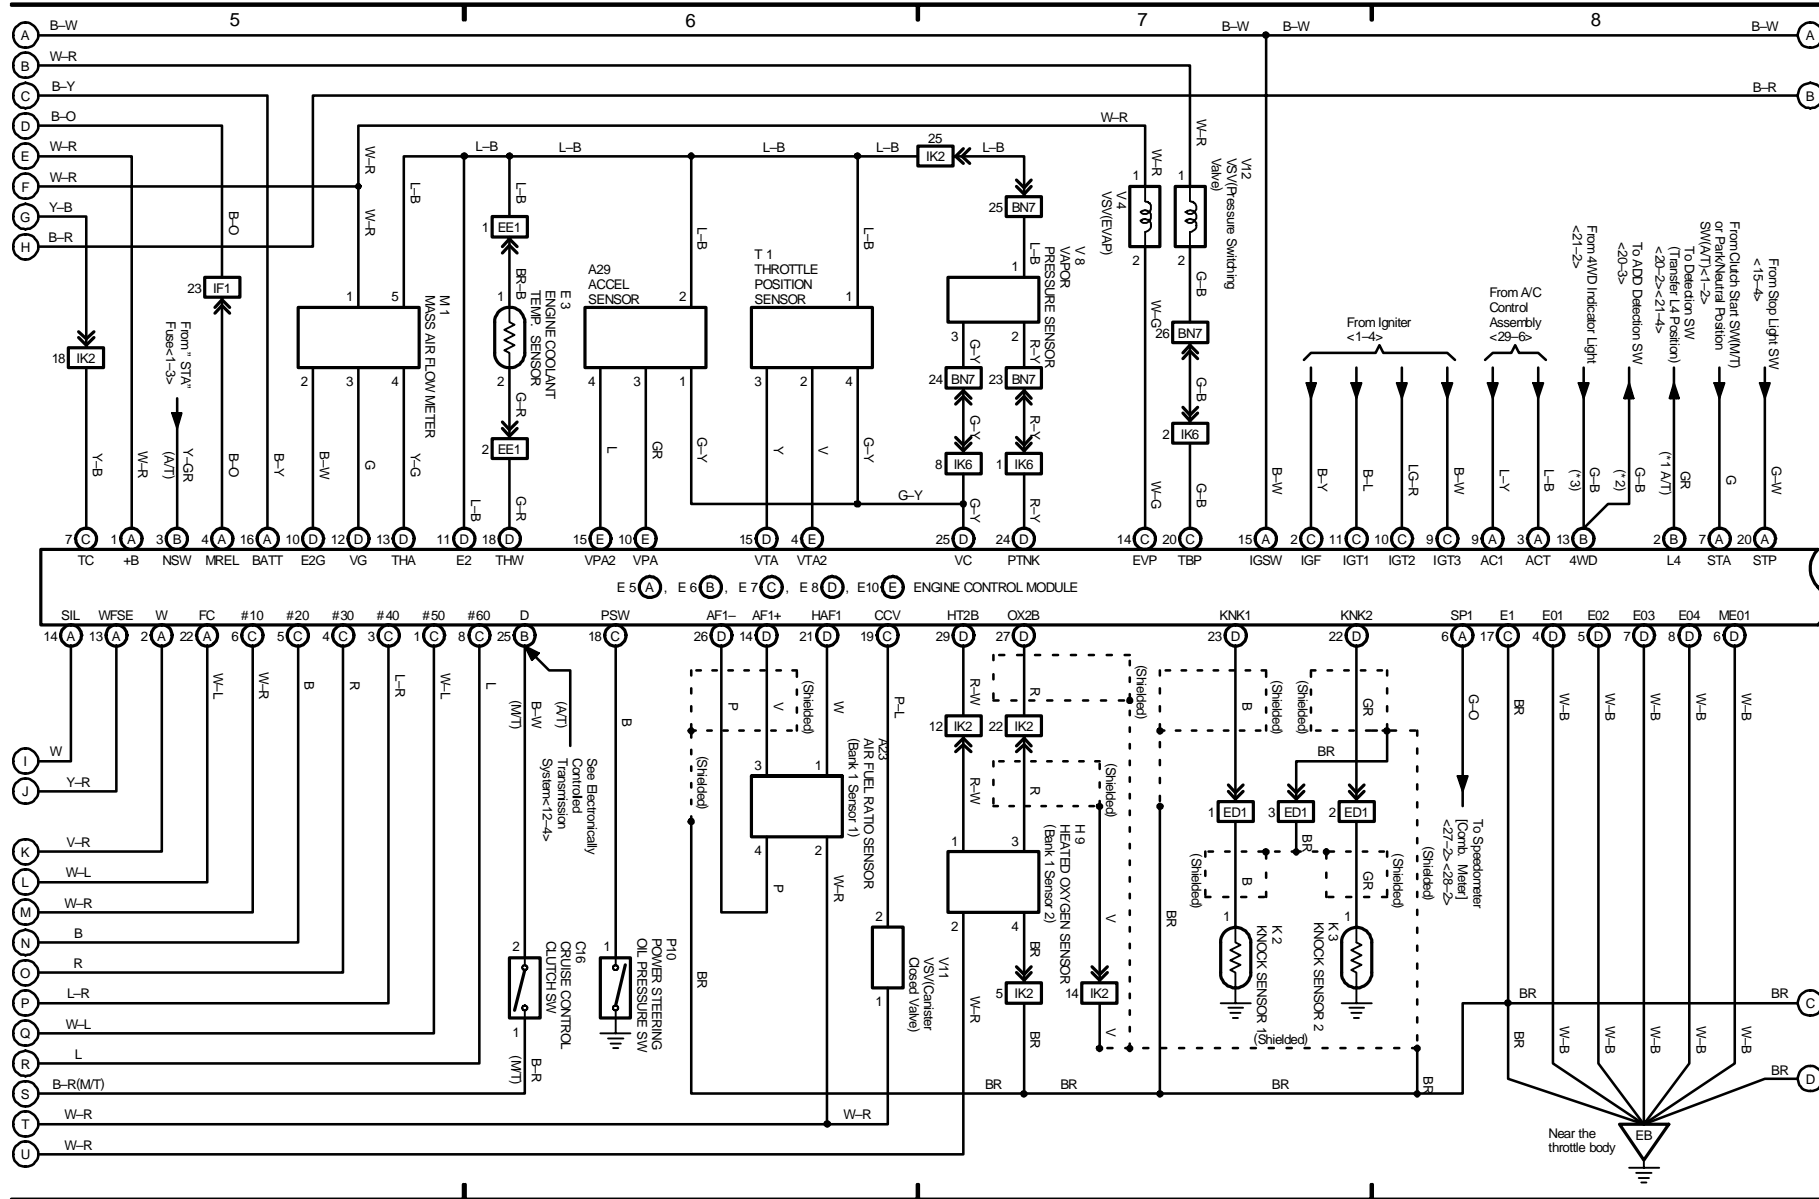

# M OVERALL ELECTRICAL WIRING DIAGRAM

---

Engine Control (5VZ-FE Except 2WD M/T)

- \* 1: 4WD
- \* 2: 4WD w/ 2-4 Select SW
- \* 3: 4WD w/o 2-4 Select SW

2003 TOYOTA TACOMA (EWD517U)

# M OVERALL ELECTRICAL WIRING DIAGRAM

---

Cruise Control (5VZ-FE Except 2WD M/T)