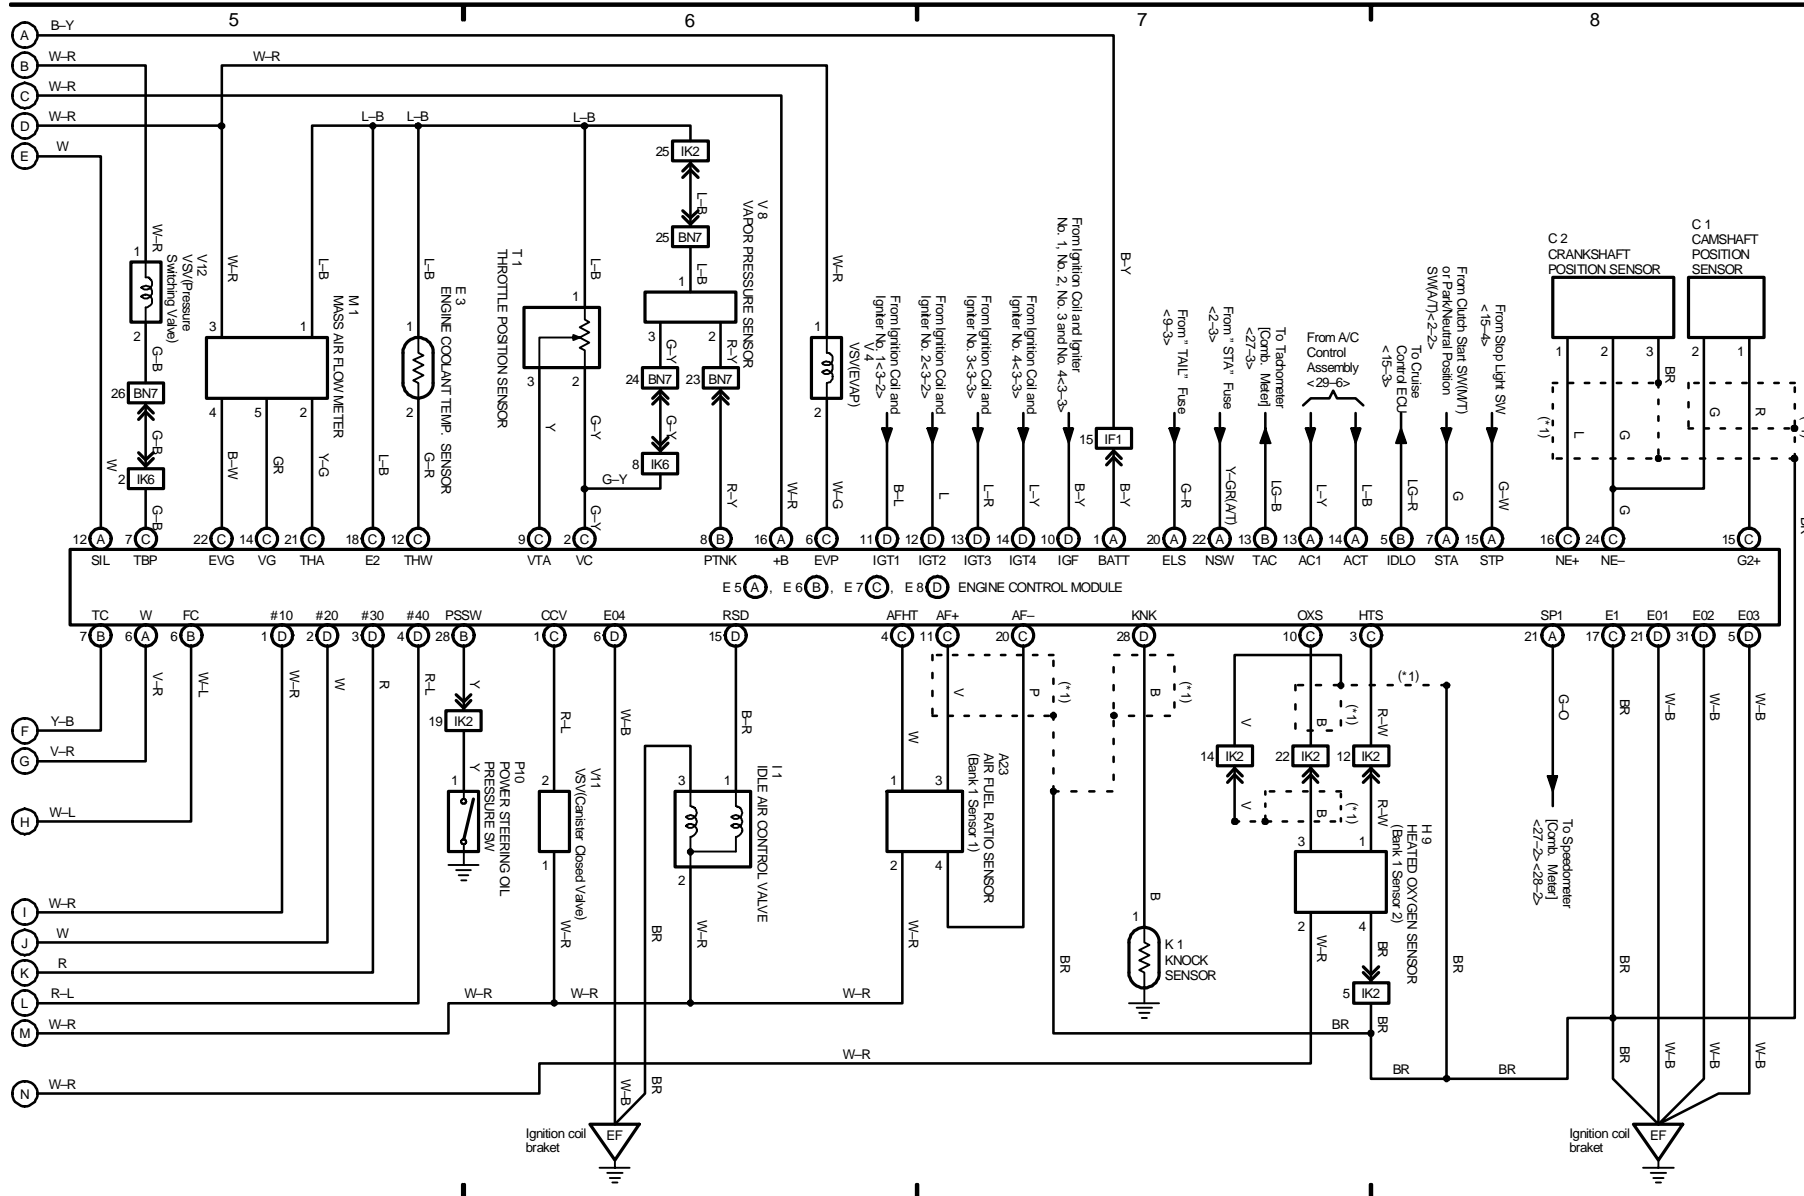

## M OVERALL ELECTRICAL WIRING DIAGRAM

---

2003 TOYOTA TACOMA (EWD517U)

Engine Control (3RZ-FE)

\* 1: 4WD  
 \* 2: Shielded

# M OVERALL ELECTRICAL WIRING DIAGRAM

---

Engine Control (2RZ-FE)

\* 1: Shielded