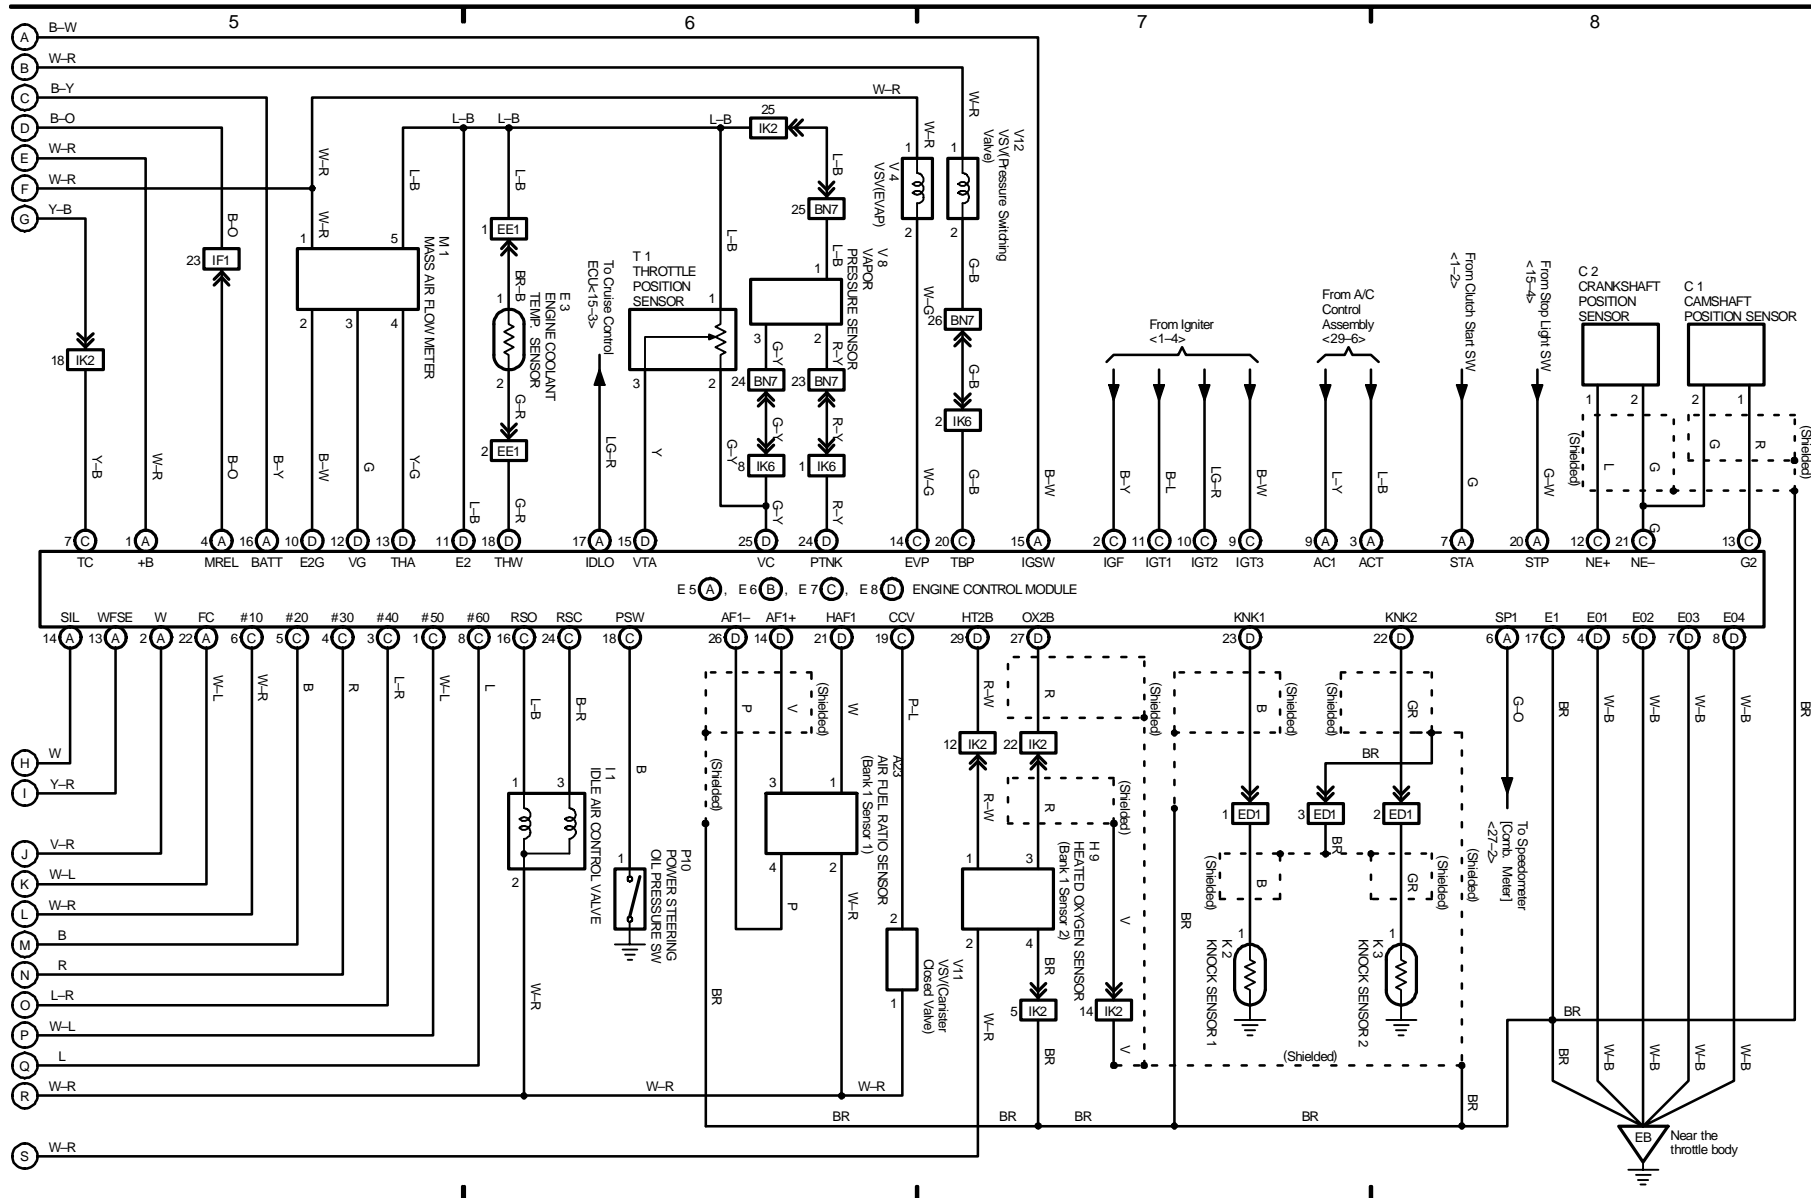

# M OVERALL ELECTRICAL WIRING DIAGRAM

---

2003 TOYOTA TACOMA (EWD517J)

Engine Control (5VZ-FE 2WD M/T)

## M OVERALL ELECTRICAL WIRING DIAGRAM

---

2003 TOYOTA TACOMA (EWD517U)

Engine Control (3RZ-FE)

\* 1: 4WD  
 \* 2: Shielded