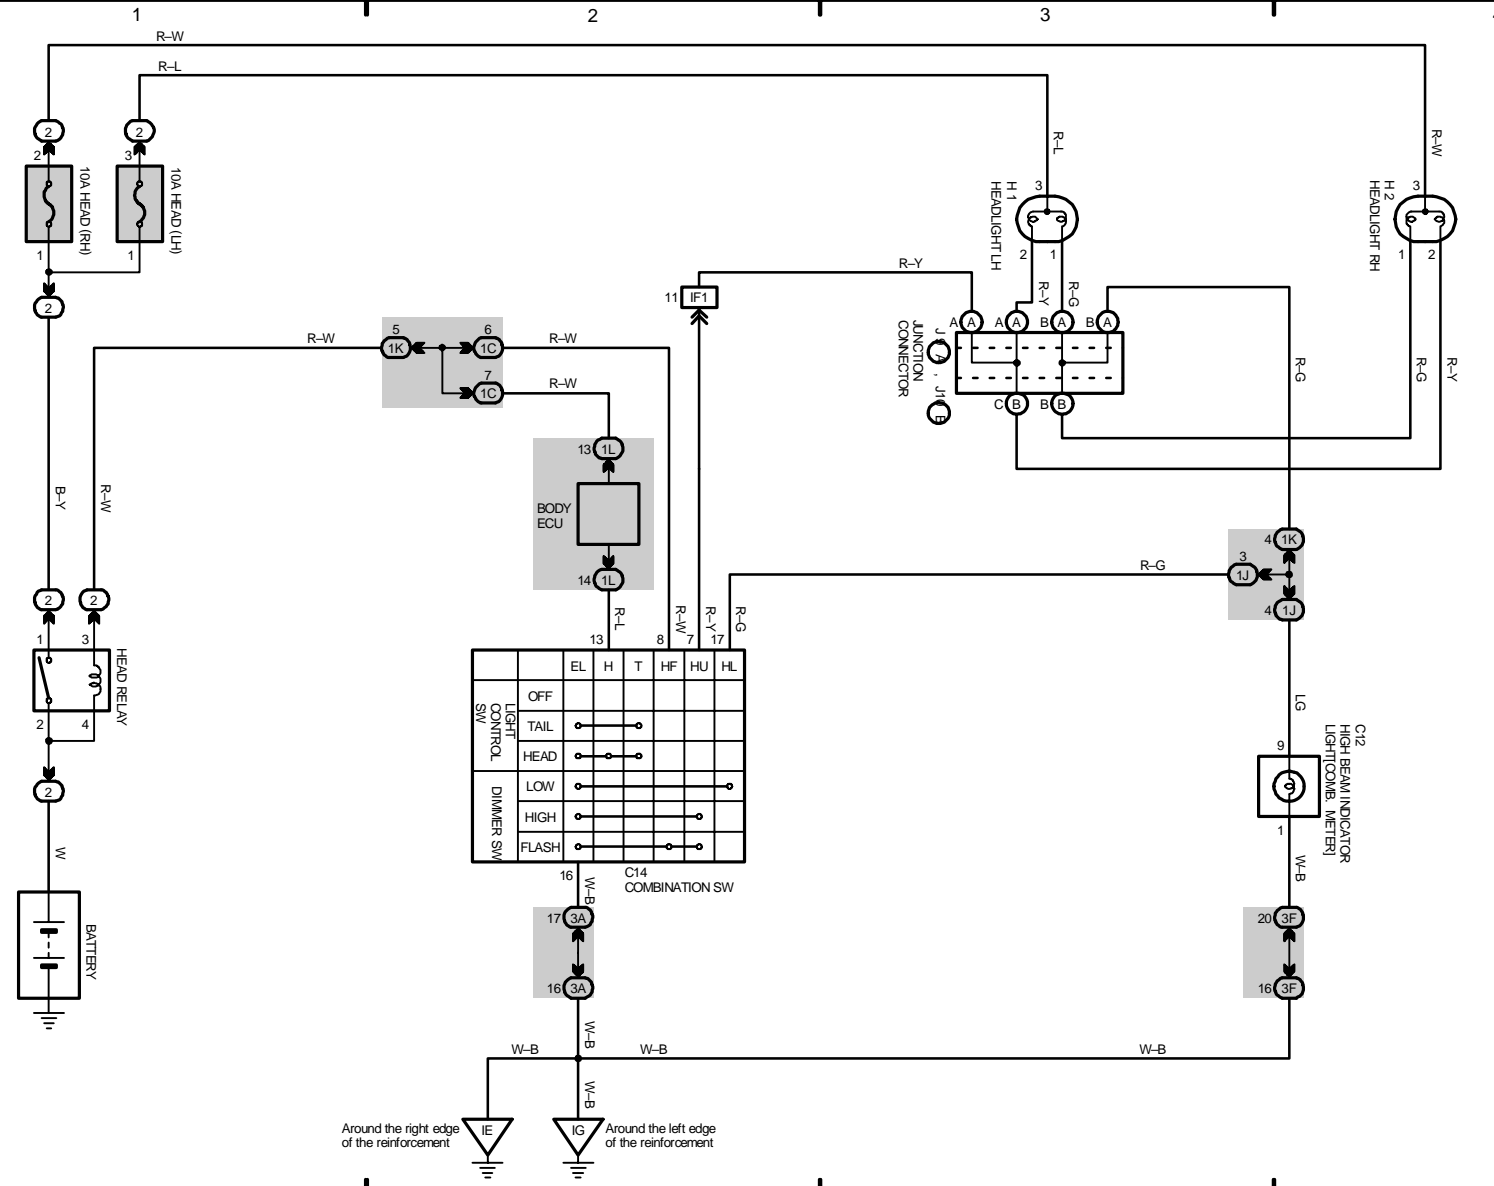

7 TOYOTA TACOMA

Power Source

Headlight (w/o Daytime Running Light)

	EL	H	T	HF	HU	HL
OFF						
TAIL						
HEAD						
LOW						
HIGH						
FLASH						

2003 TOYOTA TACOMA (EWD517U)