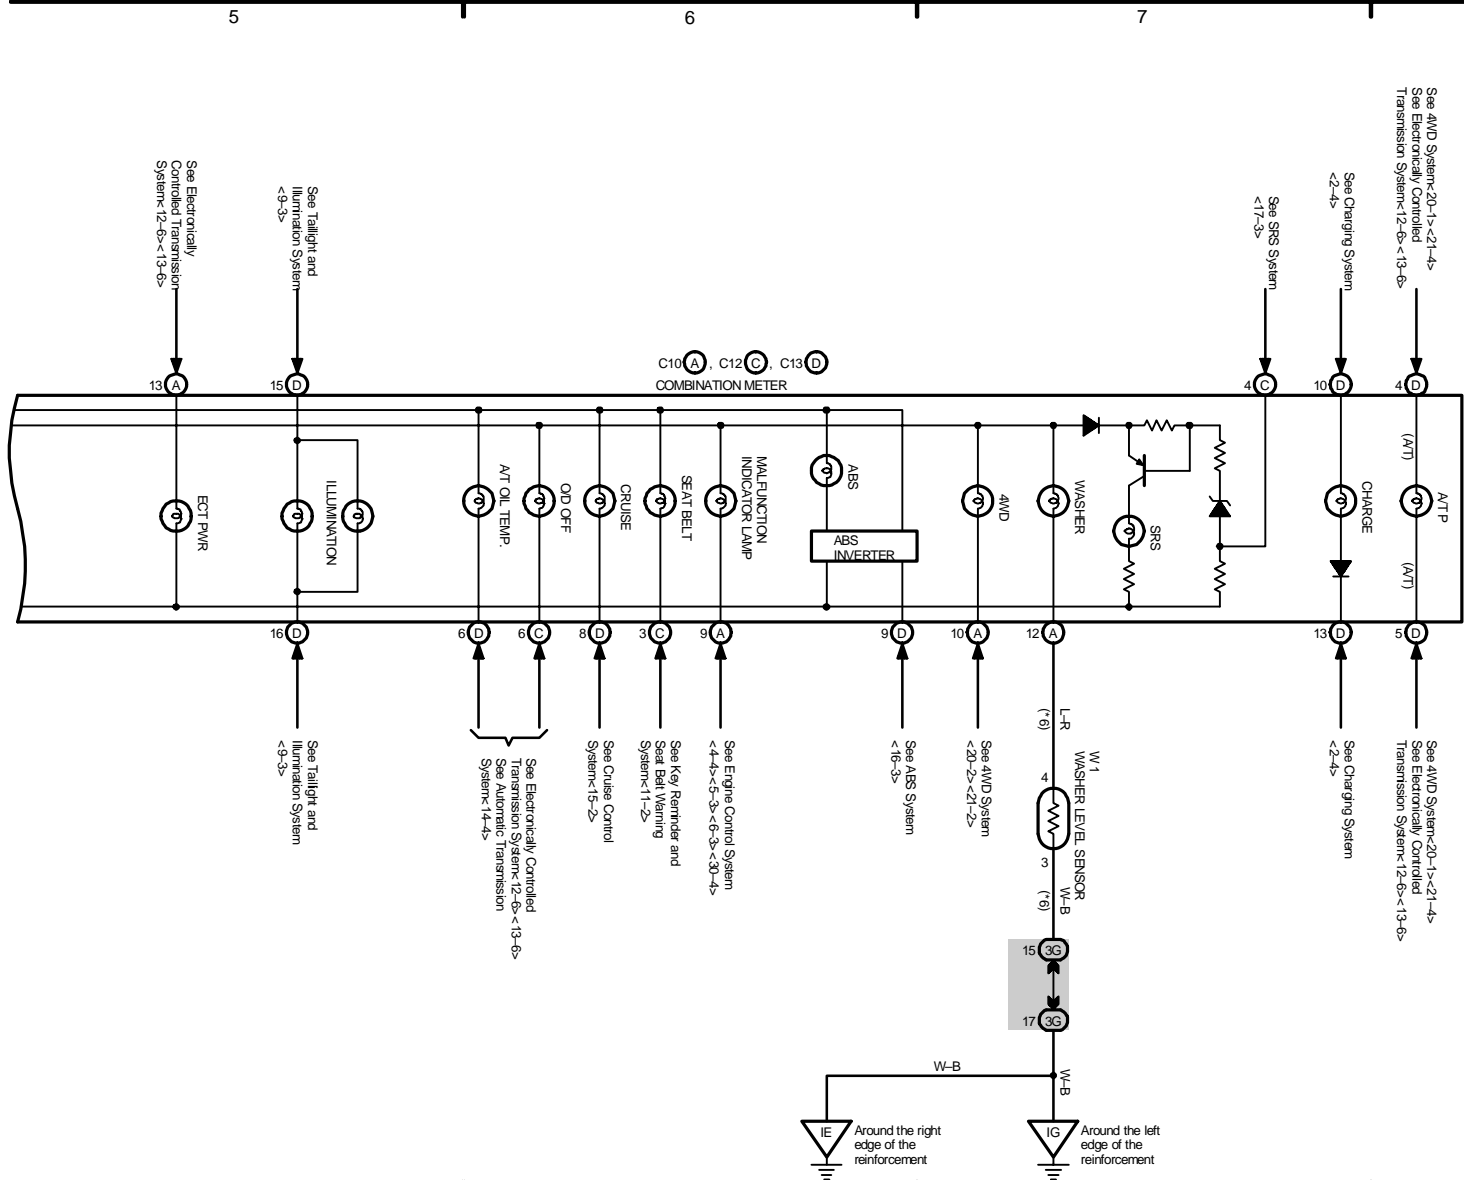

# **M OVERALL ELECTRICAL WIRING DIAGRAM**

---

# M OVERALL ELECTRICAL WIRING DIAGRAM

---

2003 TOYOTA TACOMA (EWD517U)

Combination Meter (w/o Tachometer)

\* 6 : Cold Area Spec.