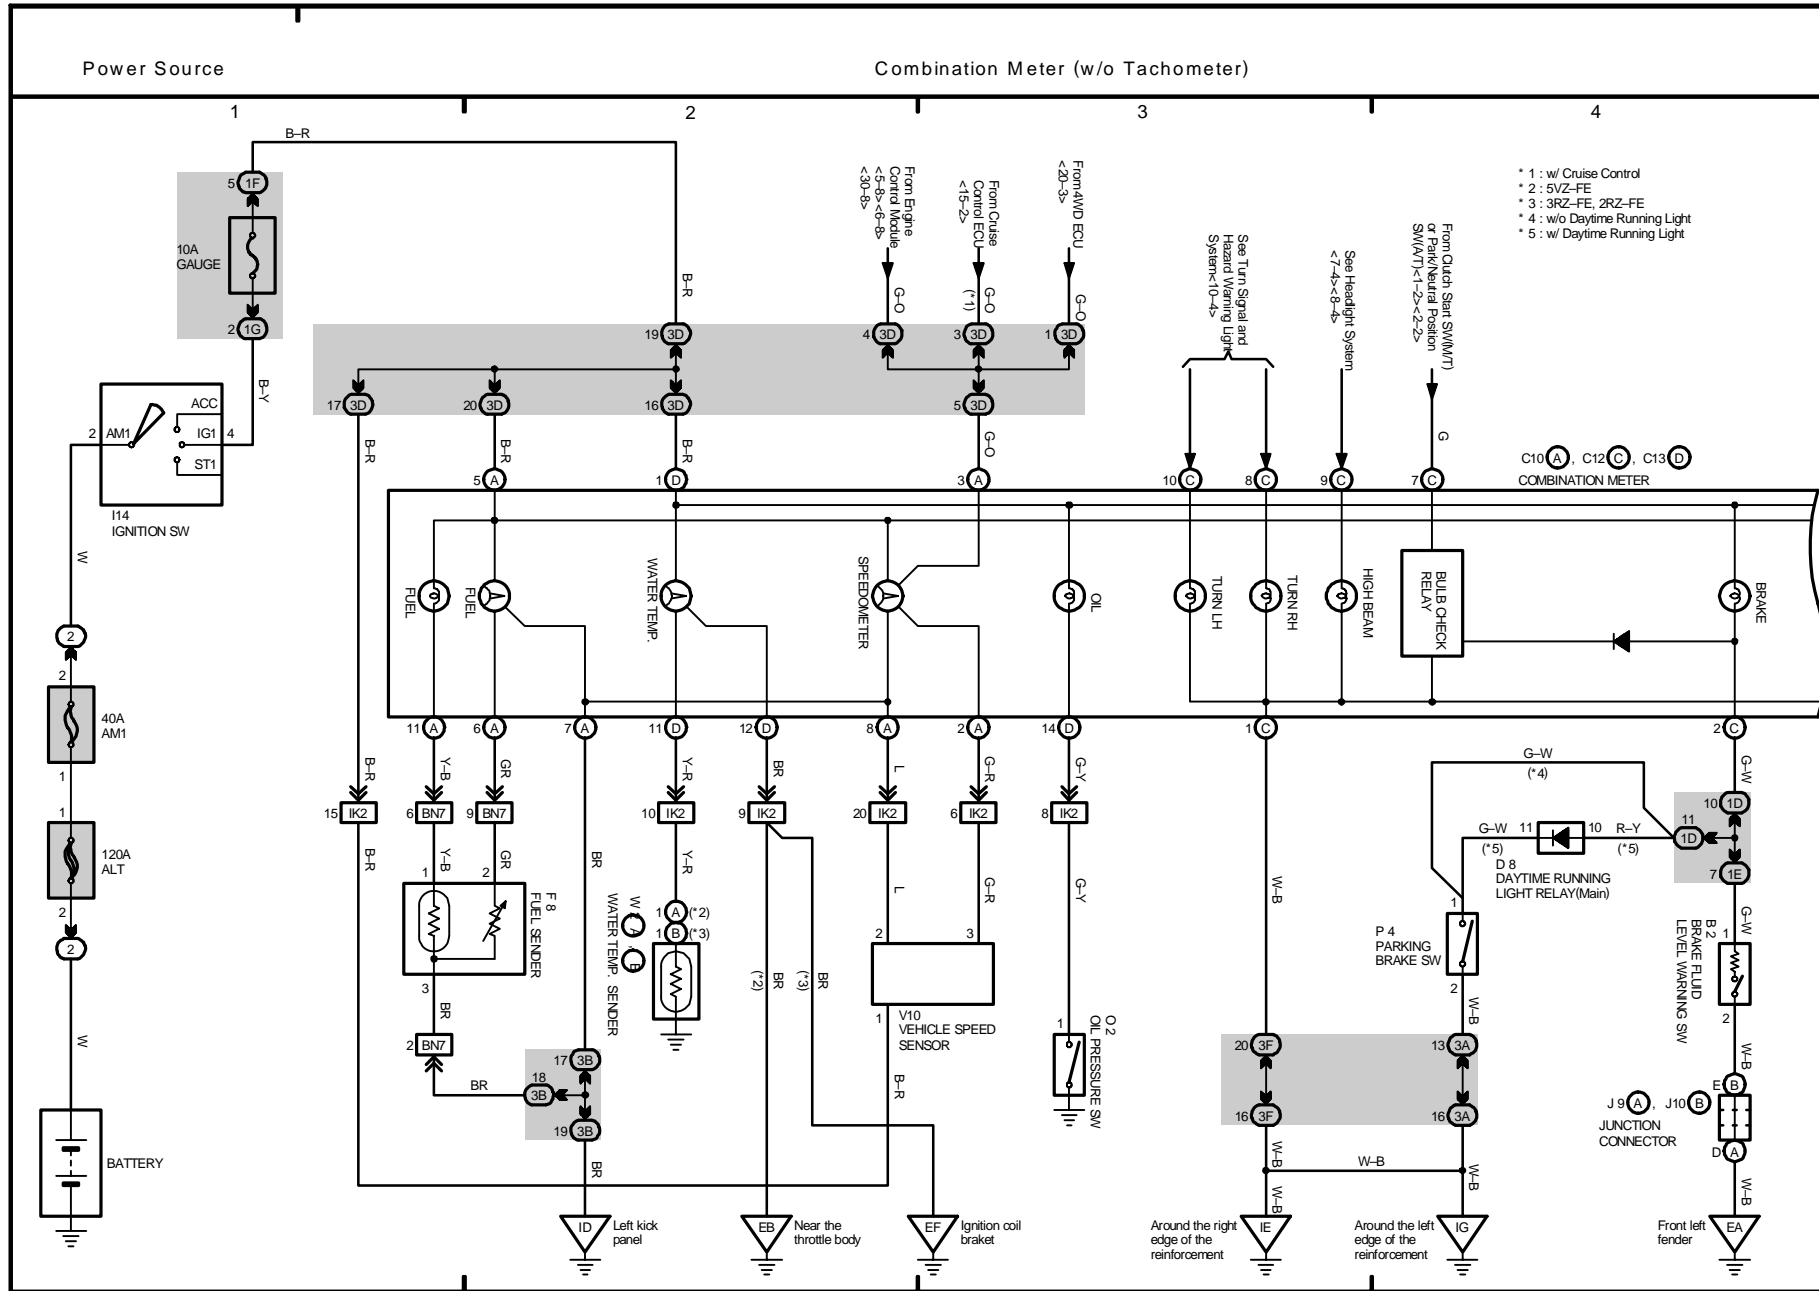

2003 TOYOTA TACOMA (EWD517U)